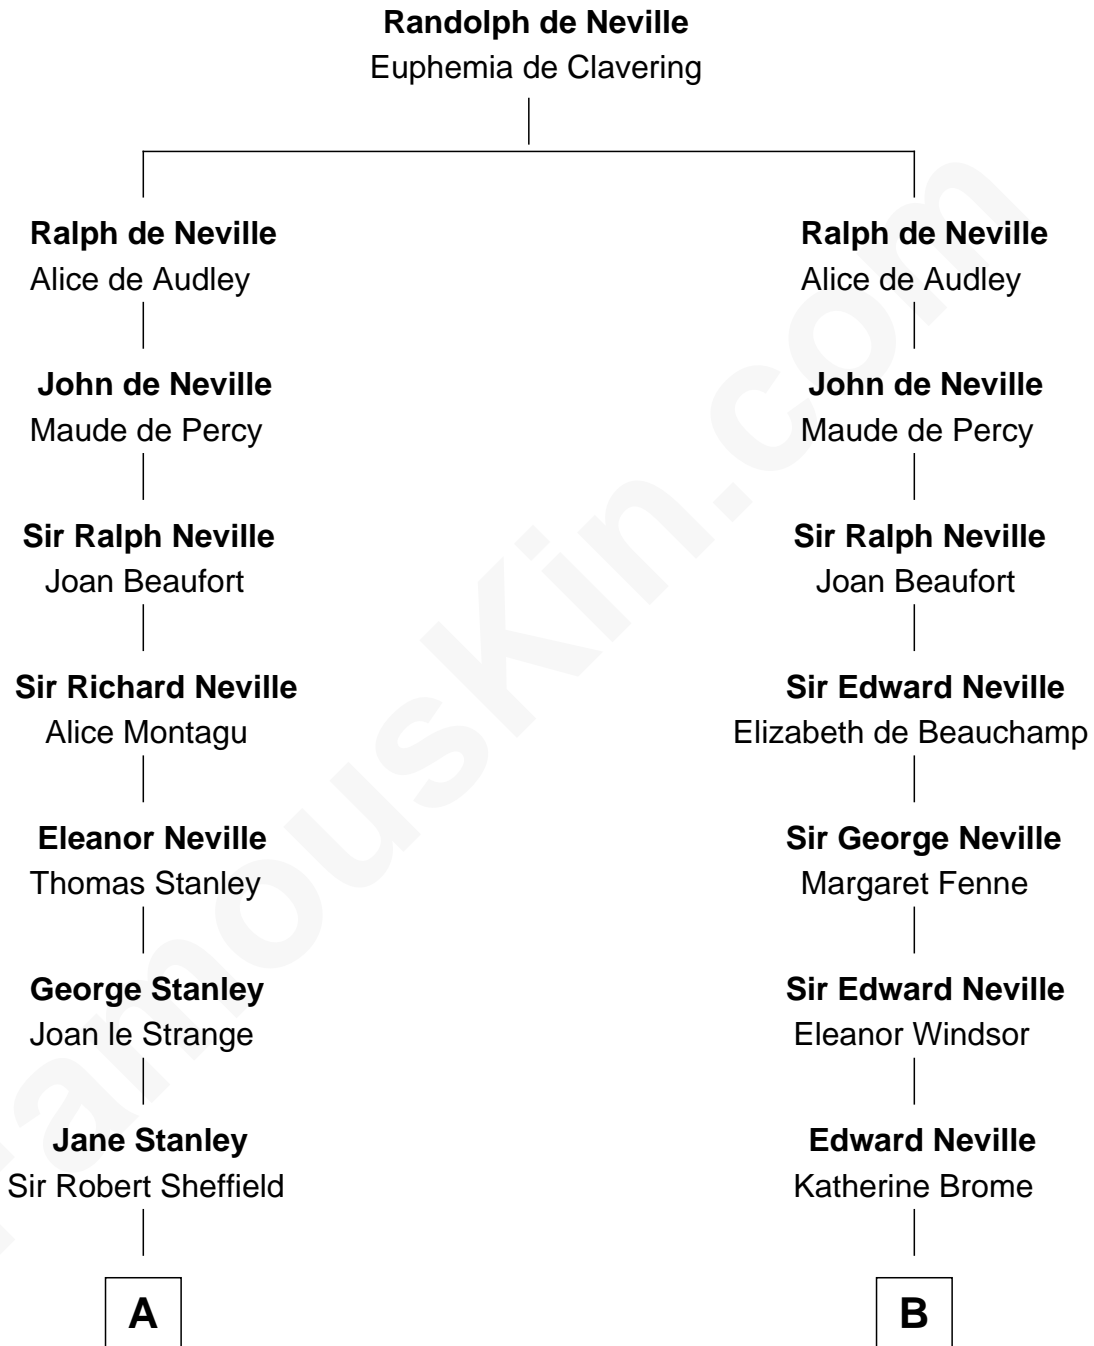

FamousKin.com

Relationship Chart of

Cara Delevingne

Fashion Model and Movie Actress

15th cousin 6 times removed of

Lt. Gen. James Brudenell

Leader of the "Charge of the Light Brigade"

C

Sir Berkeley Digby George Sheffield

Julia Mary de Tuyll van Serooskerken

John Vincent Sheffield

Anne Margaret Faudel-Phillips

Jane Armyne Sheffield

Sir Jocelyn Edward Greville Stevens

Pandora Anne Stevens

Charles Hamar Delevingne