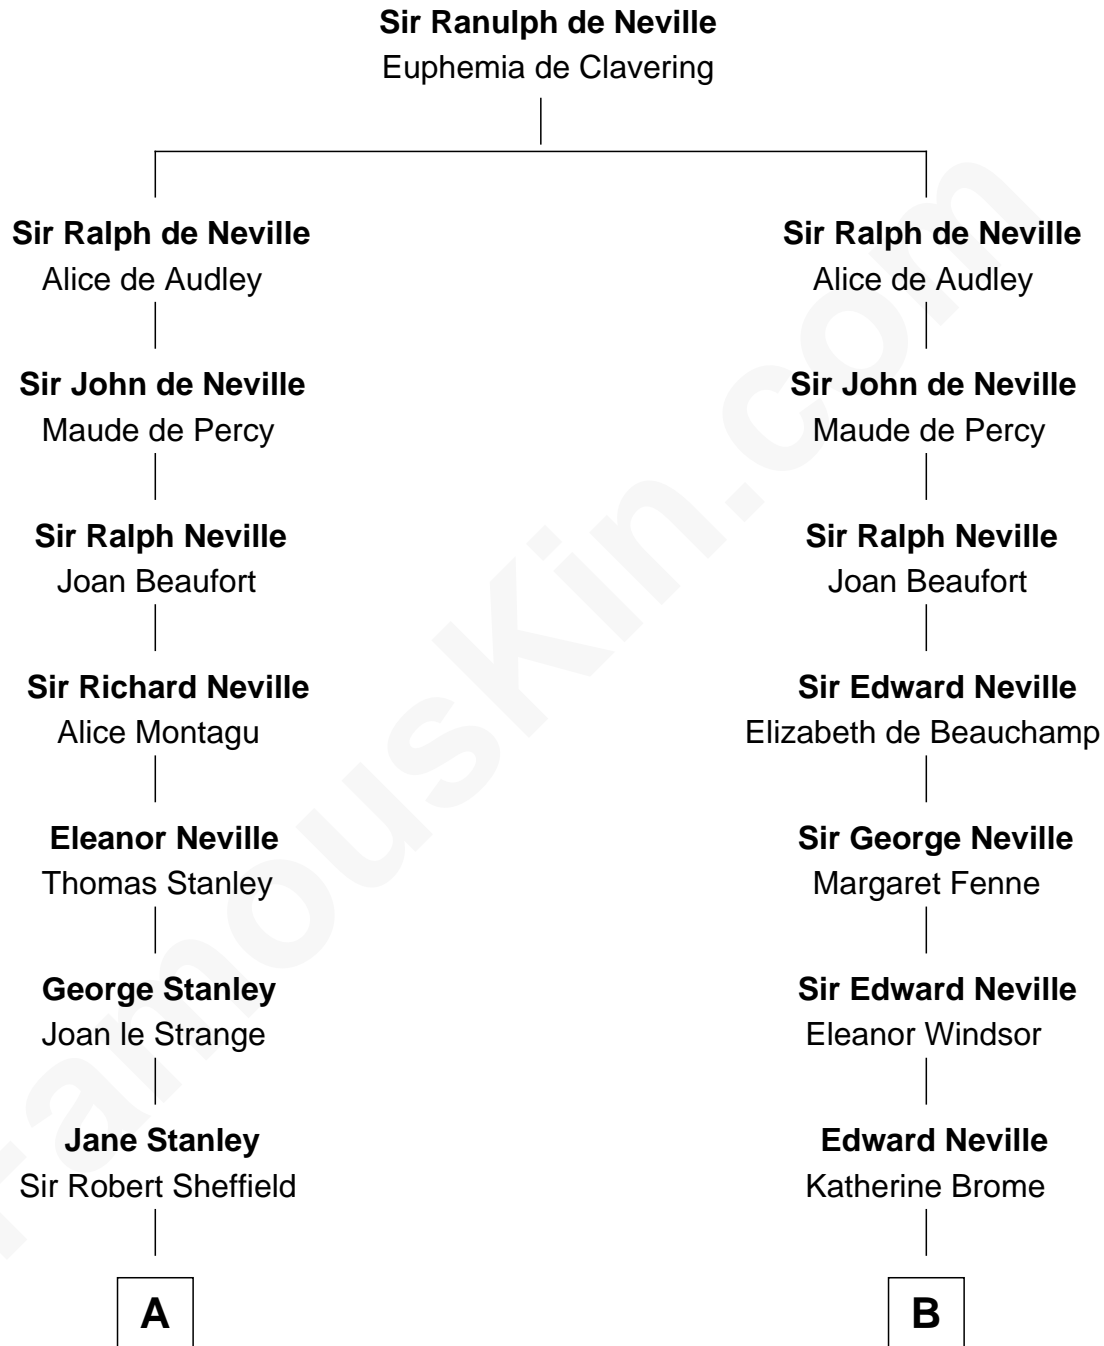

FamousKin.com

Relationship Chart of

Cara Delevingne

Fashion Model and Movie Actress

15th cousin 6 times removed of

Lt. Gen. James Brudenell

Leader of the "Charge of the Light Brigade"

C

Sir Berkeley Digby George Sheffield

Julia Mary de Tuyll van Serooskerken

John Vincent Sheffield

Anne Margaret Faudel-Phillips

Jane Armyne Sheffield

Sir Jocelyn Edward Greville Stevens

Pandora Anne Stevens

Charles Hamar Delevingne