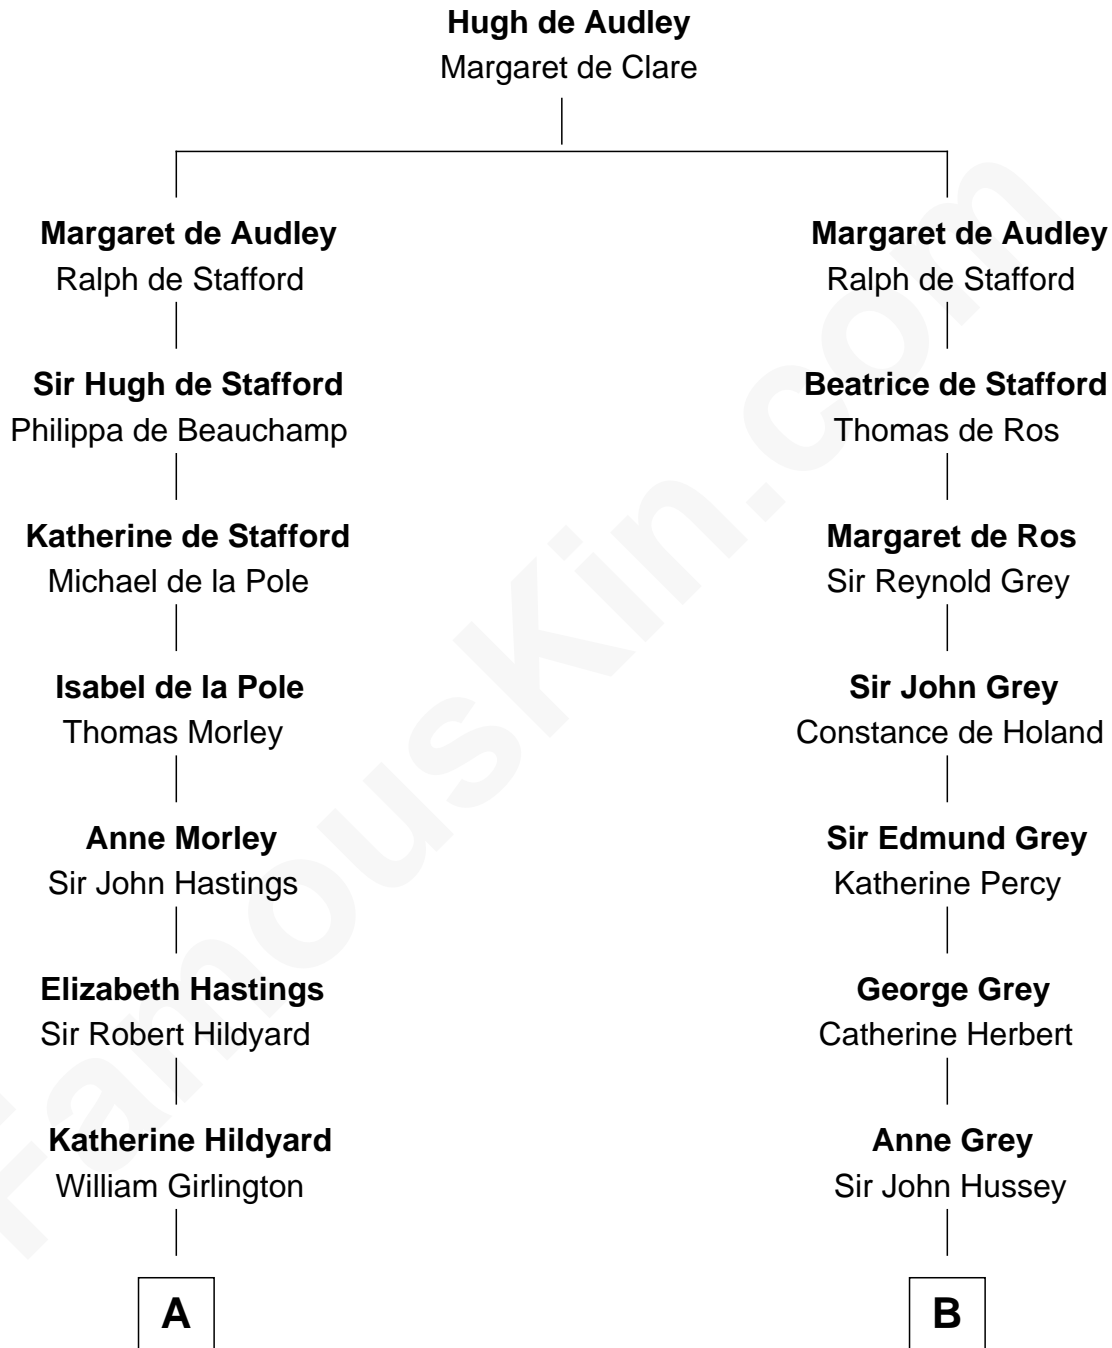

FamousKin.com

Relationship Chart of

Cara Delevingne

Fashion Model and Movie Actress

16th cousin 5 times removed of

Lt. Gen. James Brudenell

Leader of the "Charge of the Light Brigade"

C

Sir Berkeley Digby George Sheffield

Julia Mary de Tuyll van Serooskerken

John Vincent Sheffield

Anne Margaret Faudel-Phillips

Jane Armyne Sheffield

Sir Jocelyn Edward Greville Stevens

Pandora Anne Stevens

Charles Hamar Delevingne

Cara Delevingne

Model and Actress