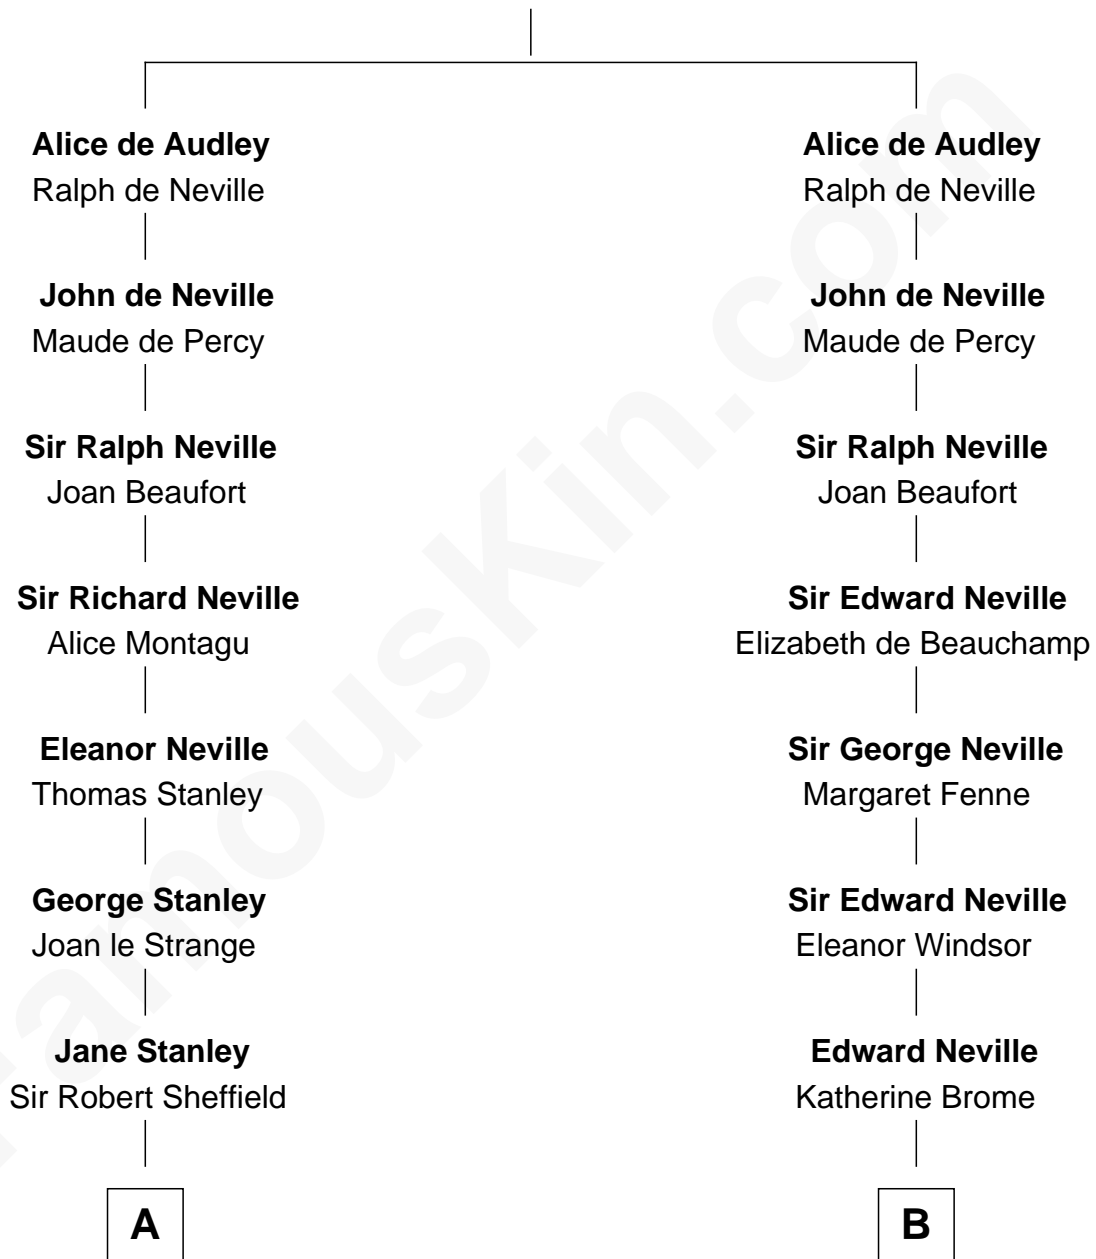

FamousKin.com

Relationship Chart of

Cara Delevingne

Fashion Model and Movie Actress

15th cousin 6 times removed of

Lt. Gen. James Brudenell

Leader of the "Charge of the Light Brigade"

Sir Hugh I de Audley

Iseult de Mortimer

C

Sir Berkeley Digby George Sheffield

Julia Mary de Tuyll van Serooskerken

John Vincent Sheffield

Anne Margaret Faudel-Phillips

Jane Armyne Sheffield

Sir Jocelyn Edward Greville Stevens