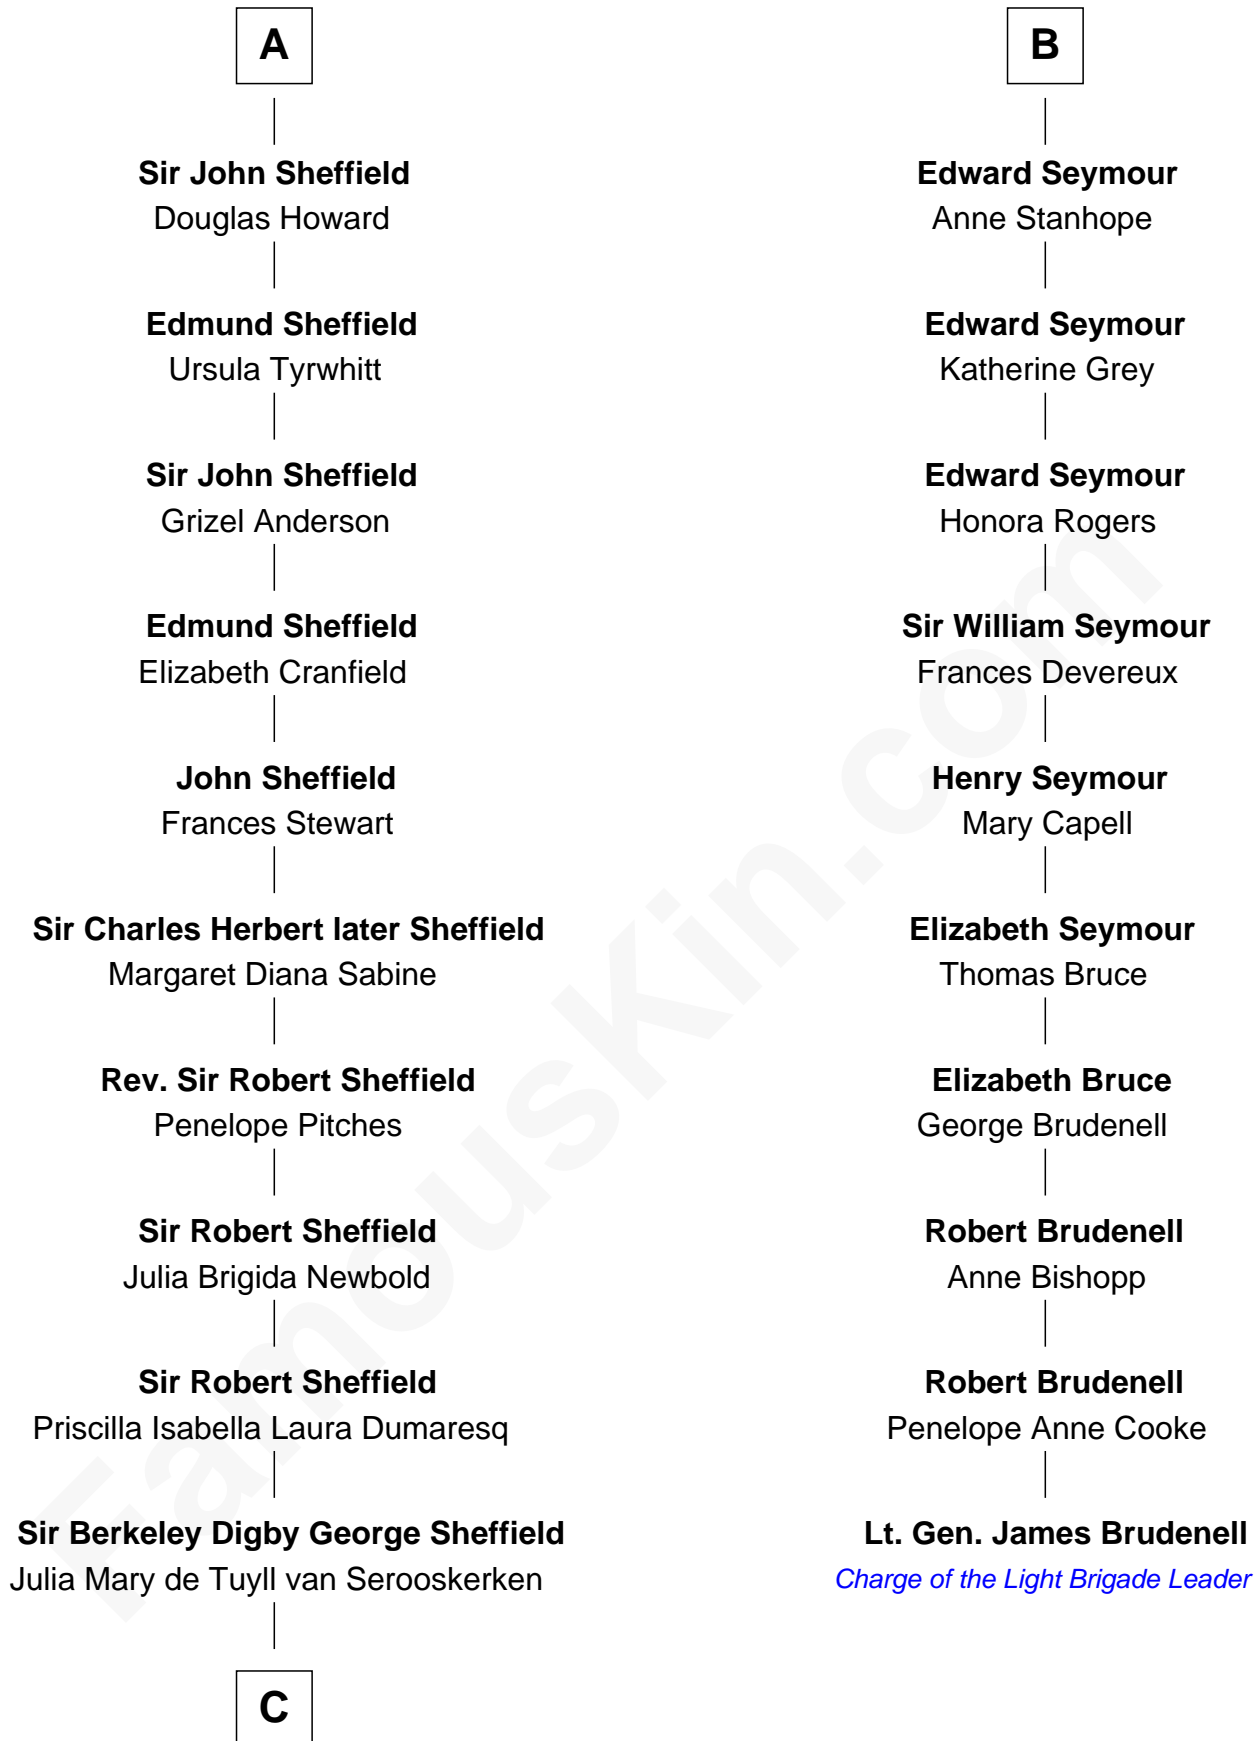

FamousKin.com

Relationship Chart of

Cara Delevingne

Fashion Model and Movie Actress

16th cousin 4 times removed of

Lt. Gen. James Brudenell

Leader of the "Charge of the Light Brigade"

C

John Vincent Sheffield
Anne Margaret Faudel-Phillips

Jane Armyne Sheffield
Sir Jocelyn Edward Greville Stevens

Pandora Anne Stevens
Charles Hamar Delevingne

Cara Delevingne
Model and Actress

FamousKin.com