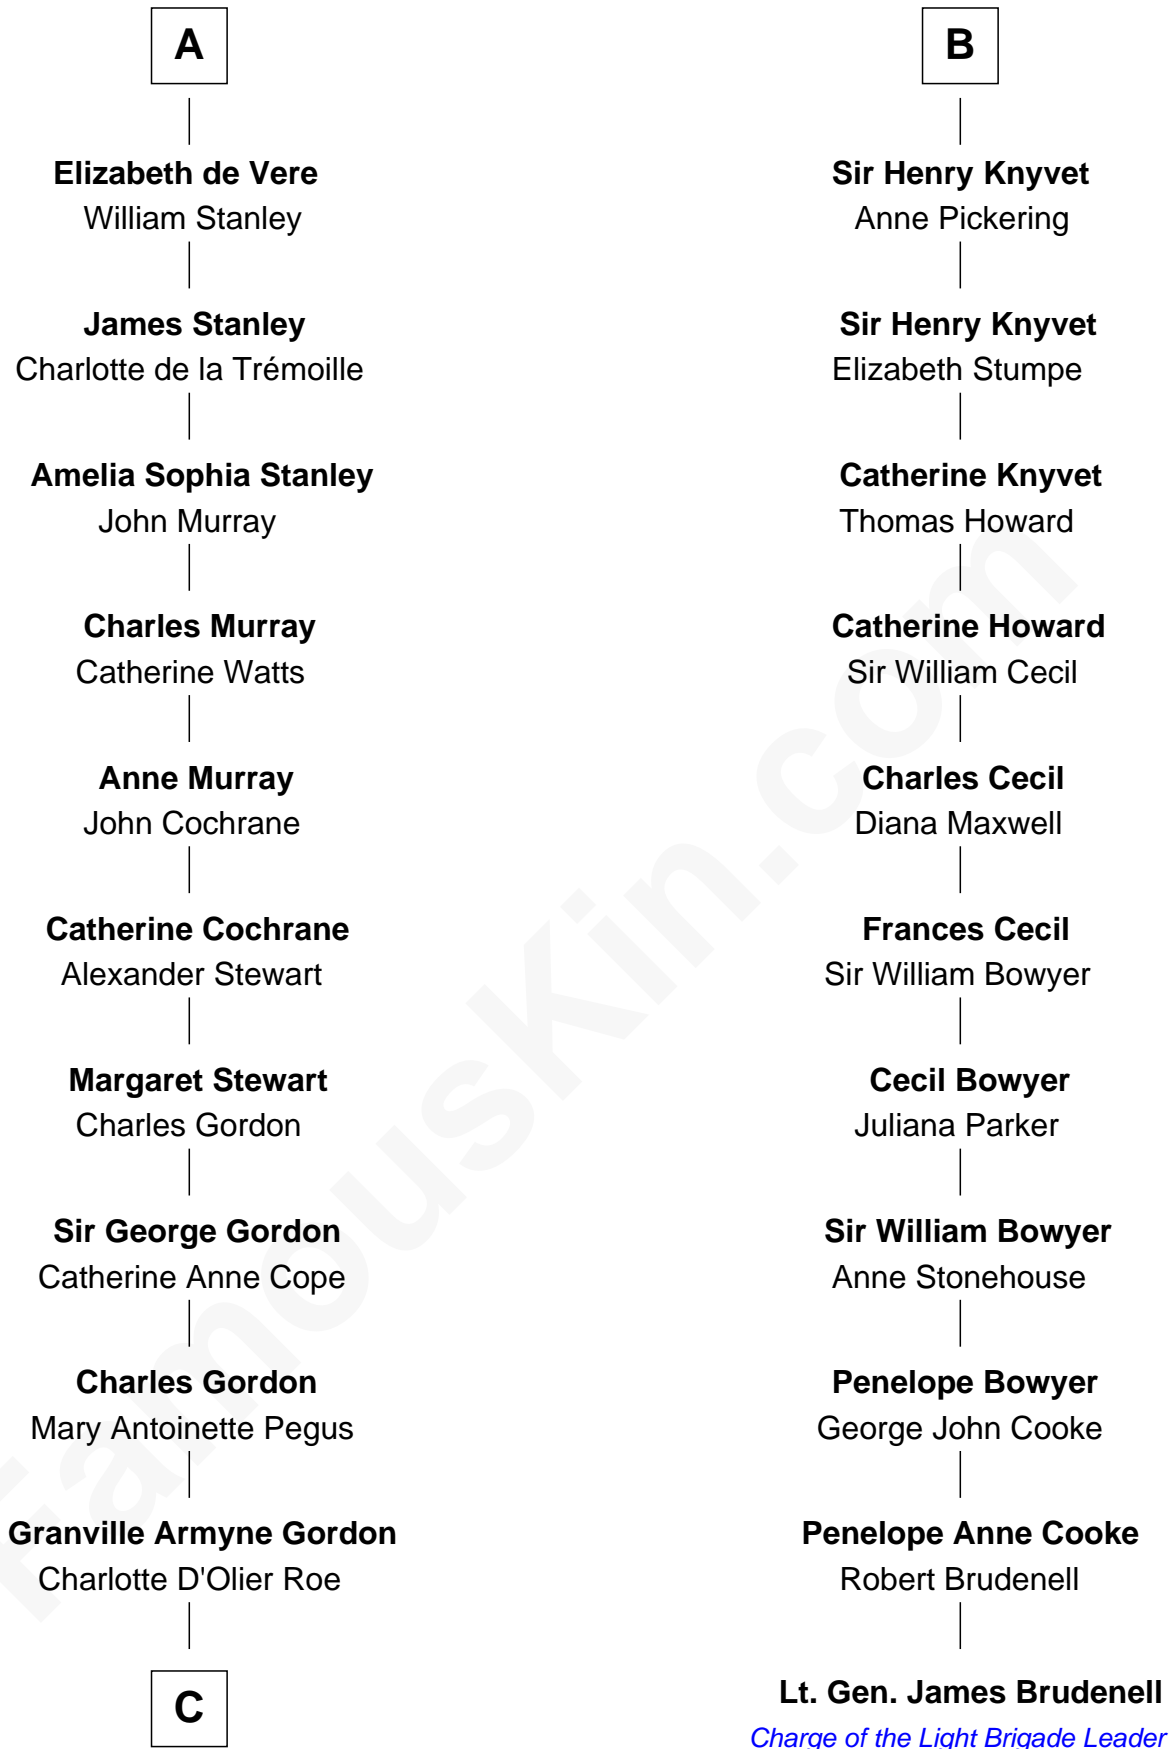

## Relationship Chart of

### Cara Delevingne

*Fashion Model and Movie Actress*

17th cousin 4 times removed of

### Lt. Gen. James Brudenell

*Leader of the "Charge of the Light Brigade"*

**C**

**Armyne Evelyne Gordon**

Sir Lionel Lawson Faudel-Phillips

**Anne Margaret Faudel-Phillips**

John Vincent Sheffield

**Jane Armyne Sheffield**

Sir Jocelyn Edward Greville Stevens

**Pandora Anne Stevens**

Charles Hamar Delevingne

**Cara Delevingne**

*Model and Actress*