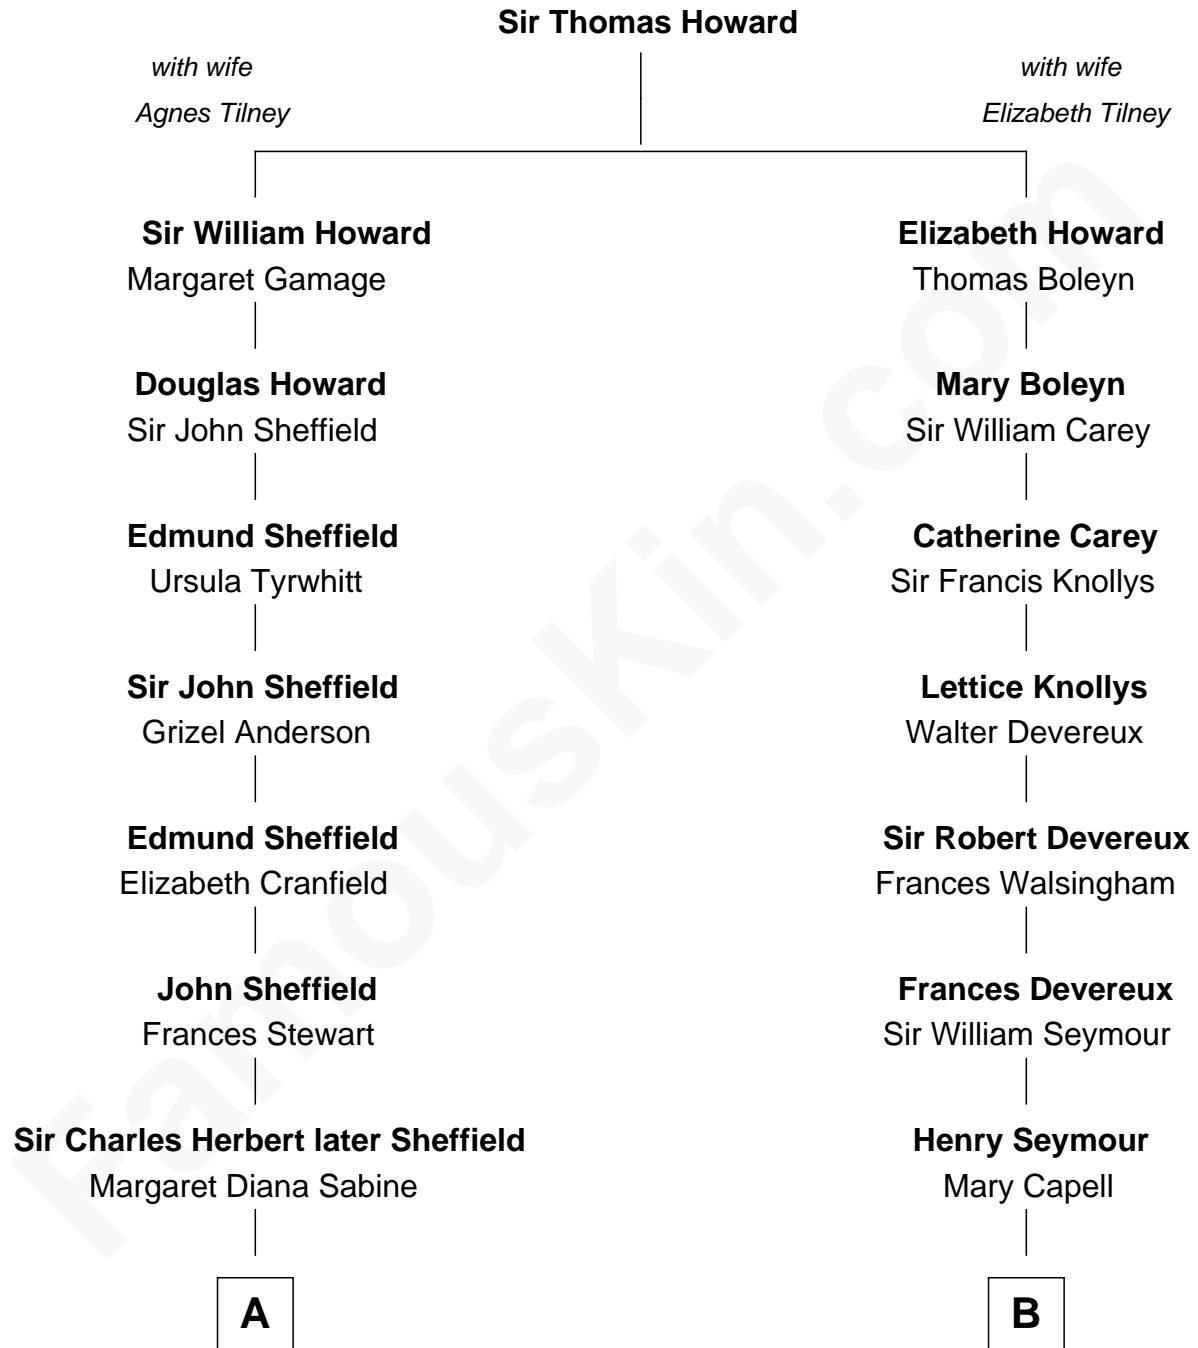

FamousKin.com

Relationship Chart of

Cara Delevingne

Fashion Model and Movie Actress

11th cousin 3 times removed of

Lt. Gen. James Brudenell

Leader of the "Charge of the Light Brigade"