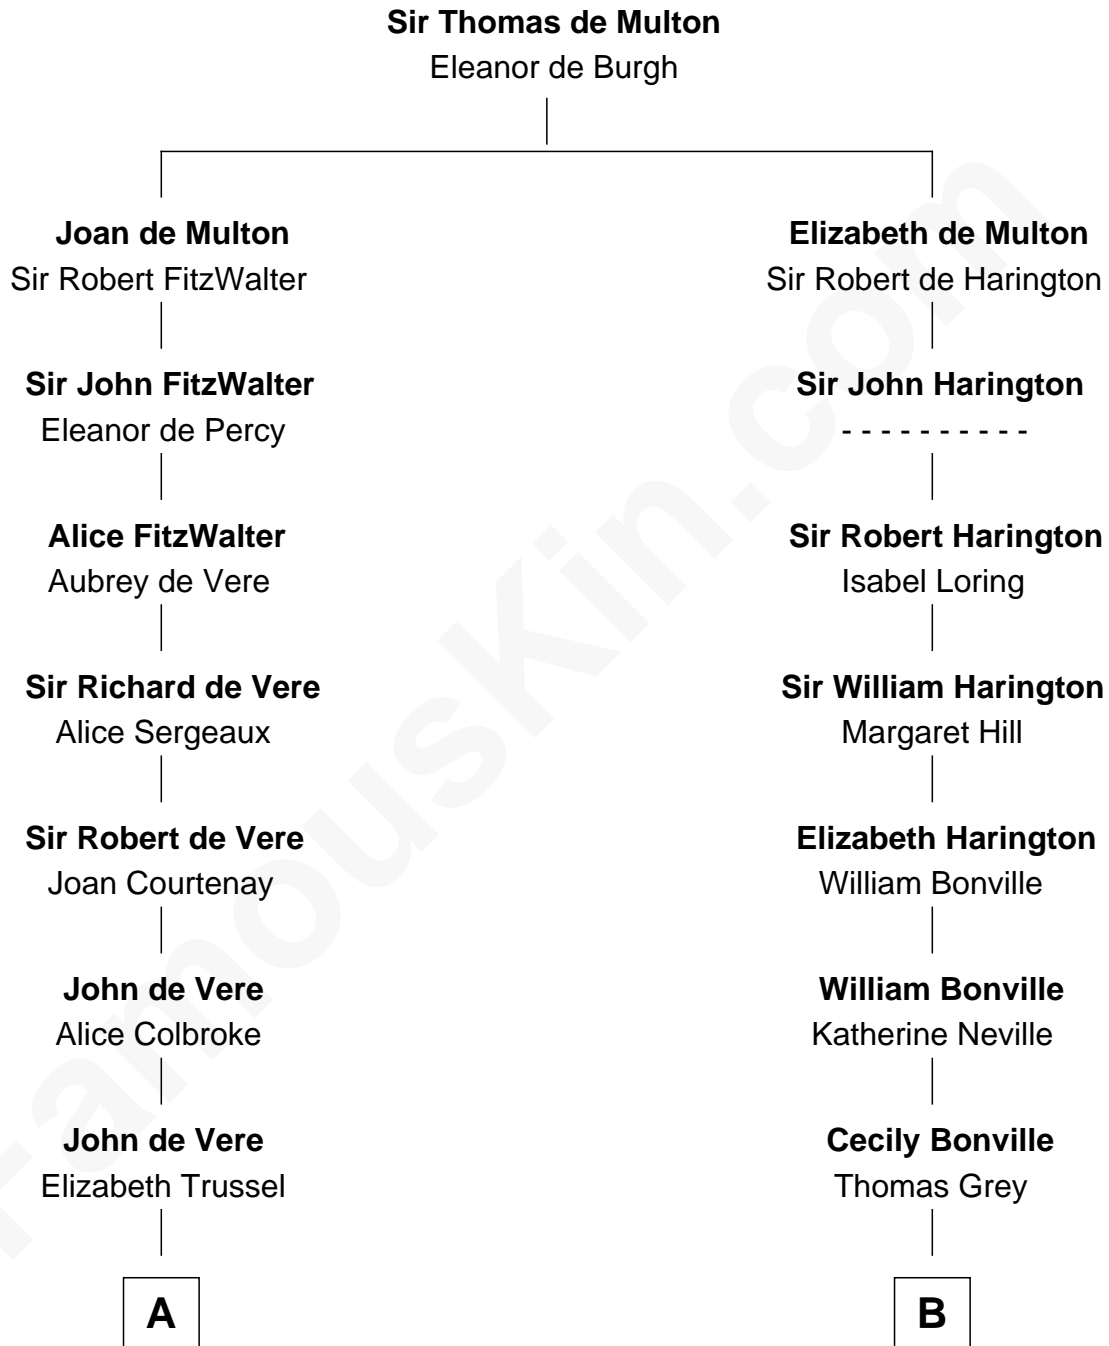

FamousKin.com

Relationship Chart of

Cara Delevingne

Fashion Model and Movie Actress

17th cousin 4 times removed of

Lt. Gen. James Brudenell

Leader of the "Charge of the Light Brigade"

C

—
Sir Berkeley Digby George Sheffield

Julia Mary de Tuyll van Serooskerken

—
John Vincent Sheffield

Anne Margaret Faudel-Phillips

—
Jane Armyne Sheffield

Sir Jocelyn Edward Greville Stevens

—
Pandora Anne Stevens

Charles Hamar Delevingne

—
Cara Delevingne

Model and Actress