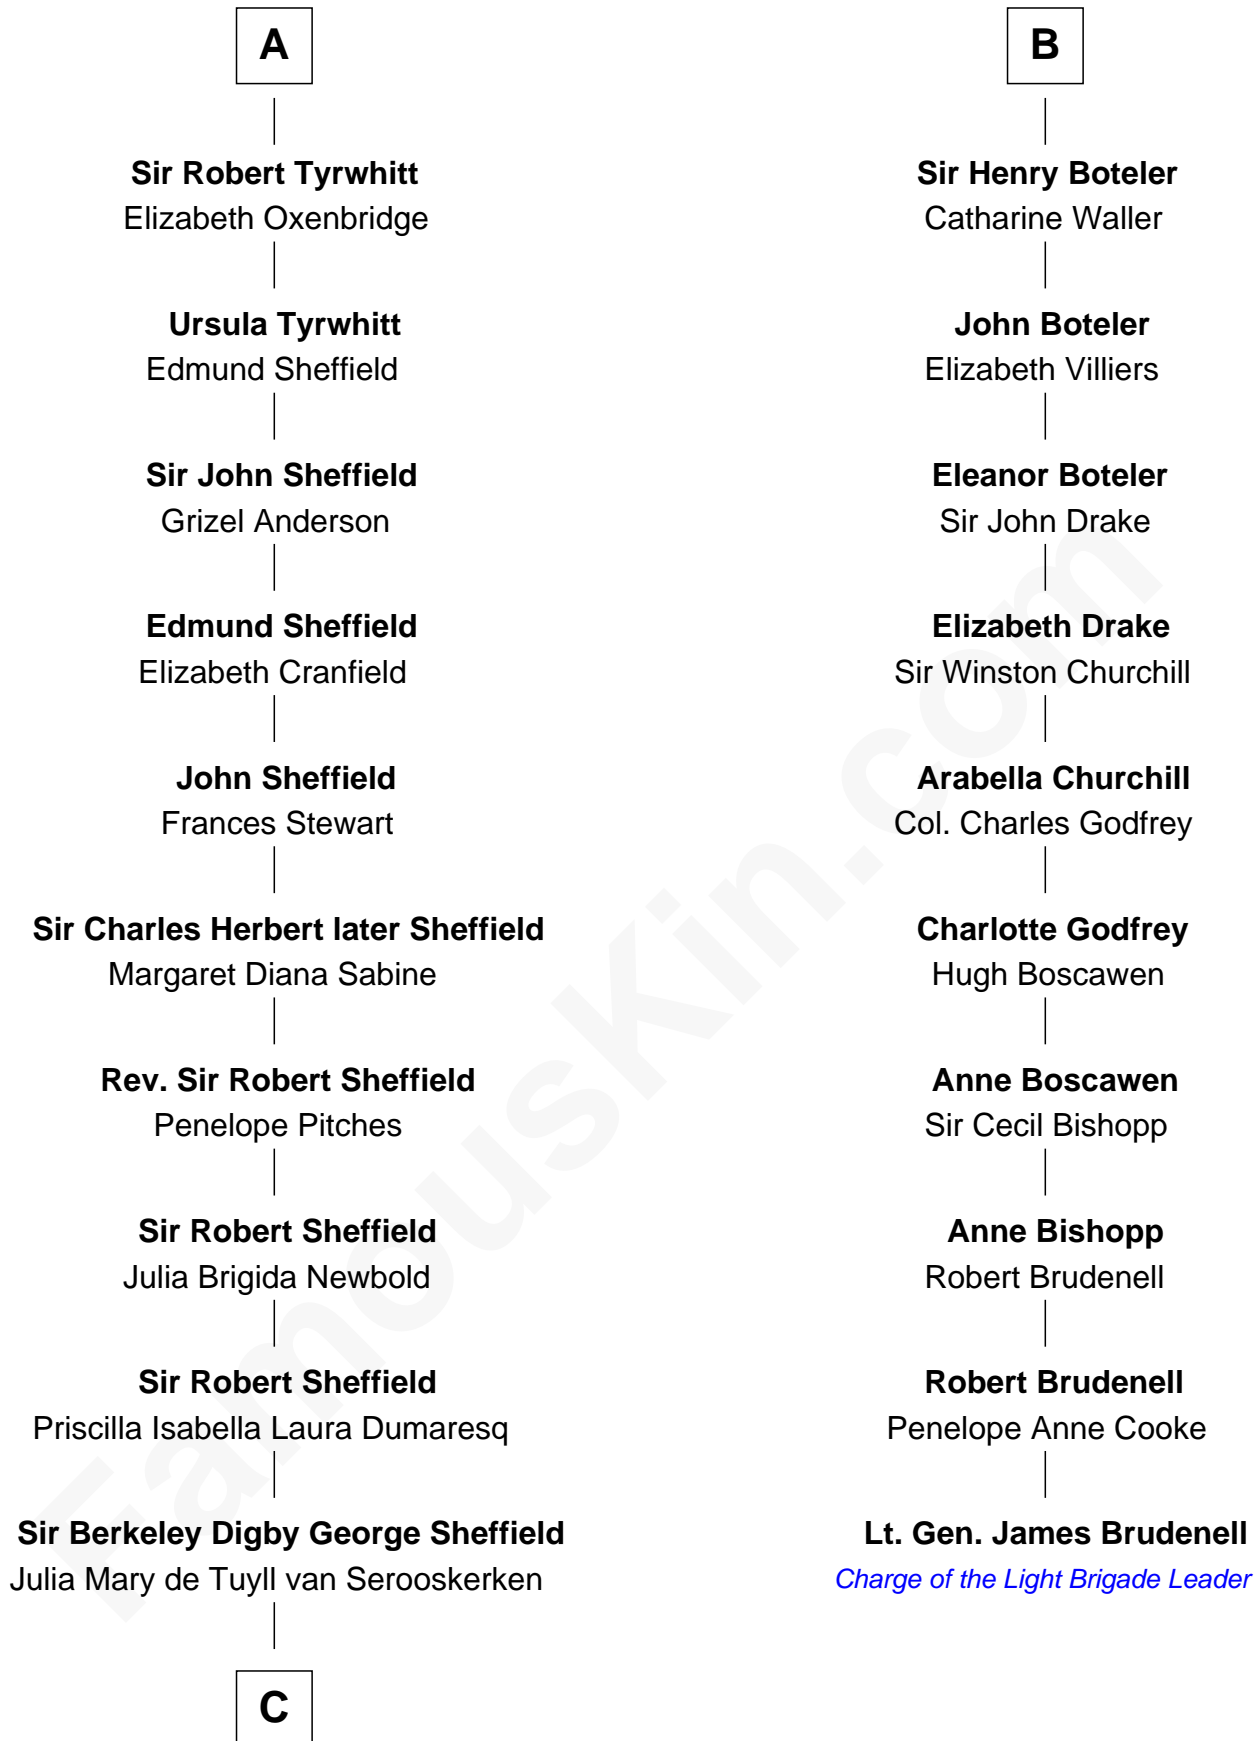

FamousKin.com

Relationship Chart of

Cara Delevingne

Fashion Model and Movie Actress

16th cousin 4 times removed of

Lt. Gen. James Brudenell

Leader of the "Charge of the Light Brigade"

C

John Vincent Sheffield
Anne Margaret Faudel-Phillips

Jane Armyne Sheffield
Sir Jocelyn Edward Greville Stevens

Pandora Anne Stevens
Charles Hamar Delevingne

Cara Delevingne
Model and Actress

FamousKin.com