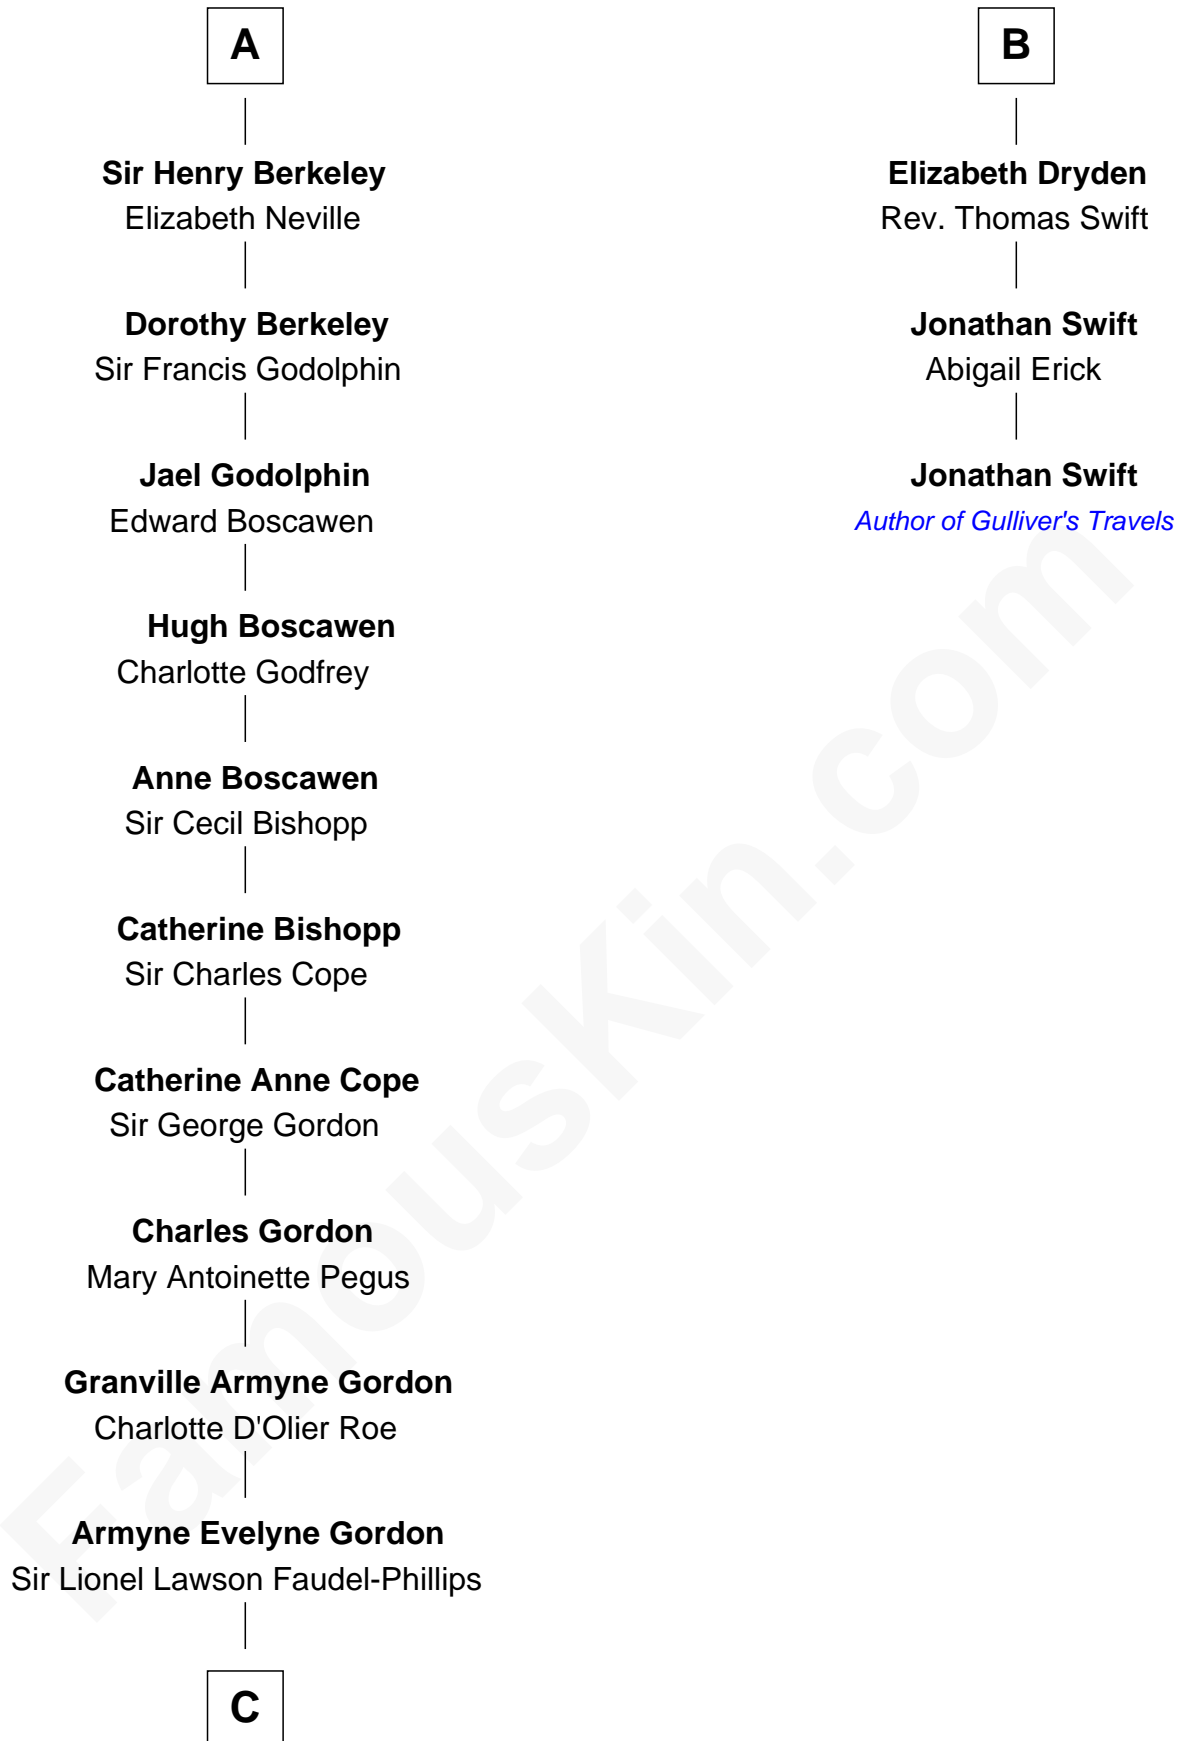

FamousKin.com

Relationship Chart of

Cara Delevingne

Fashion Model and Movie Actress

9th cousin 11 times removed of

Jonathan Swift

Author of Gulliver's Travels

C

Anne Margaret Faudel-Phillips

John Vincent Sheffield

Jane Armyne Sheffield

Sir Jocelyn Edward Greville Stevens

Pandora Anne Stevens

Charles Hamar Delevingne

Cara Delevingne

Model and Actress