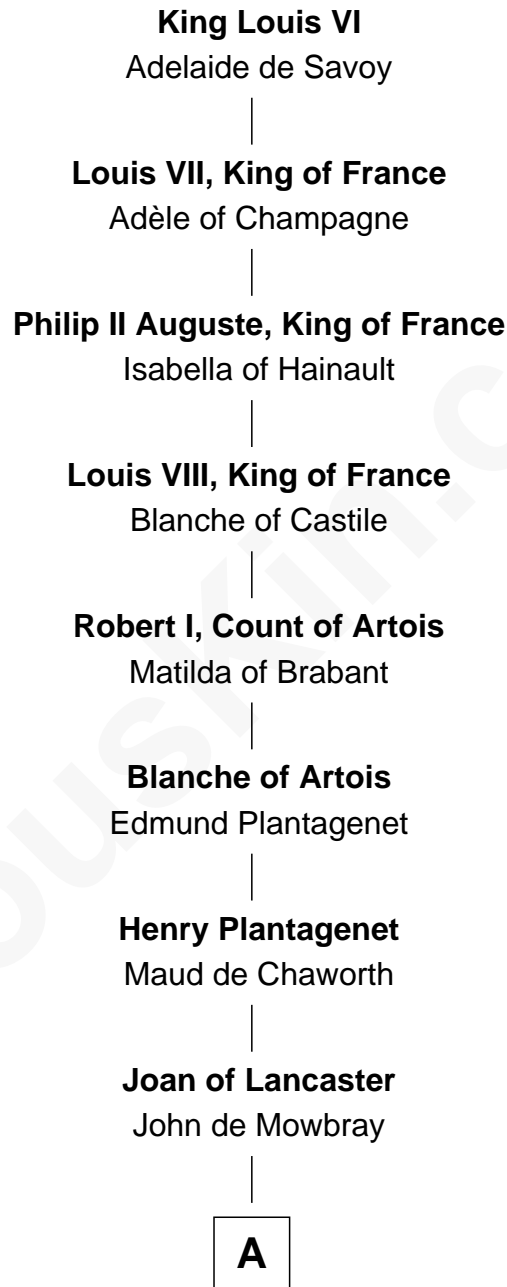

FamousKin.com

Relationship Chart of

Cara Delevingne

Fashion Model and Movie Actress

25th Great-granddaughter of

King Louis VI
King of France

A

John de Mowbray
Elizabeth de Segrave

Sir Thomas Mowbray
Elizabeth Fitzalan

Margaret Mowbray
Sir Robert Howard

Sir John Howard
Katherine Moleyns

Sir Thomas Howard
Agnes Tilney

Sir William Howard
Margaret Gamage

Douglas Howard
Sir John Sheffield