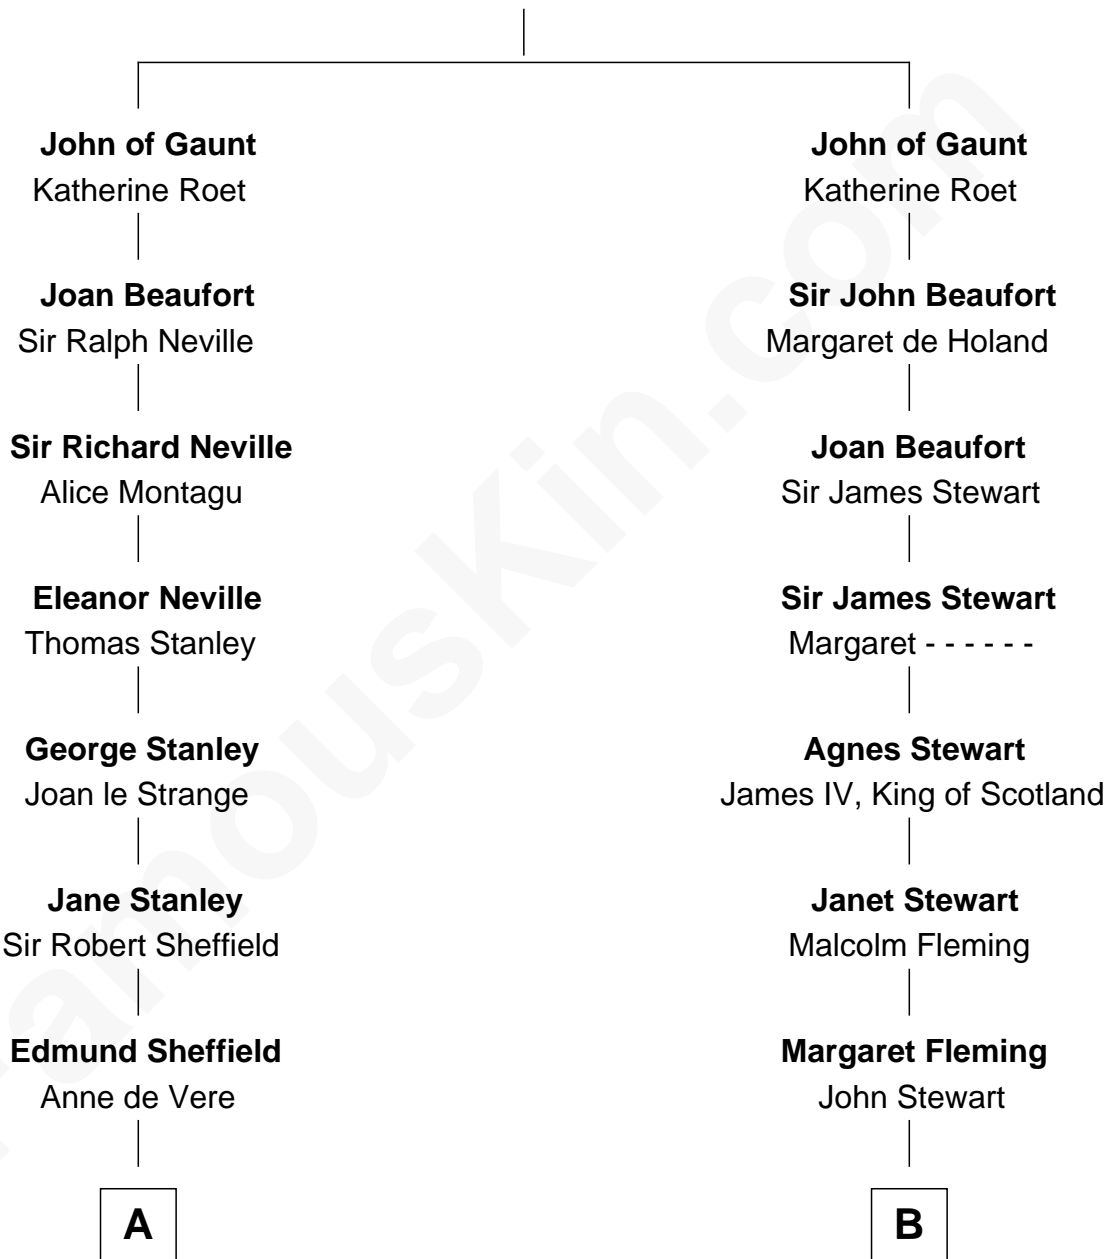

FamousKin.com

Relationship Chart of

Cara Delevingne

Fashion Model and Movie Actress

20th cousin of

Hugh Grant
Movie Actor

Edward III, King of England
Philippa of Hainault

C

John Vincent Sheffield
Anne Margaret Faudel-Phillips

Jane Armyne Sheffield
Sir Jocelyn Edward Greville Stevens

Pandora Anne Stevens
Charles Hamar Delevingne

Cara Delevingne
Model and Actress

D

Felton George Randolph
Emily Margaret Nepean