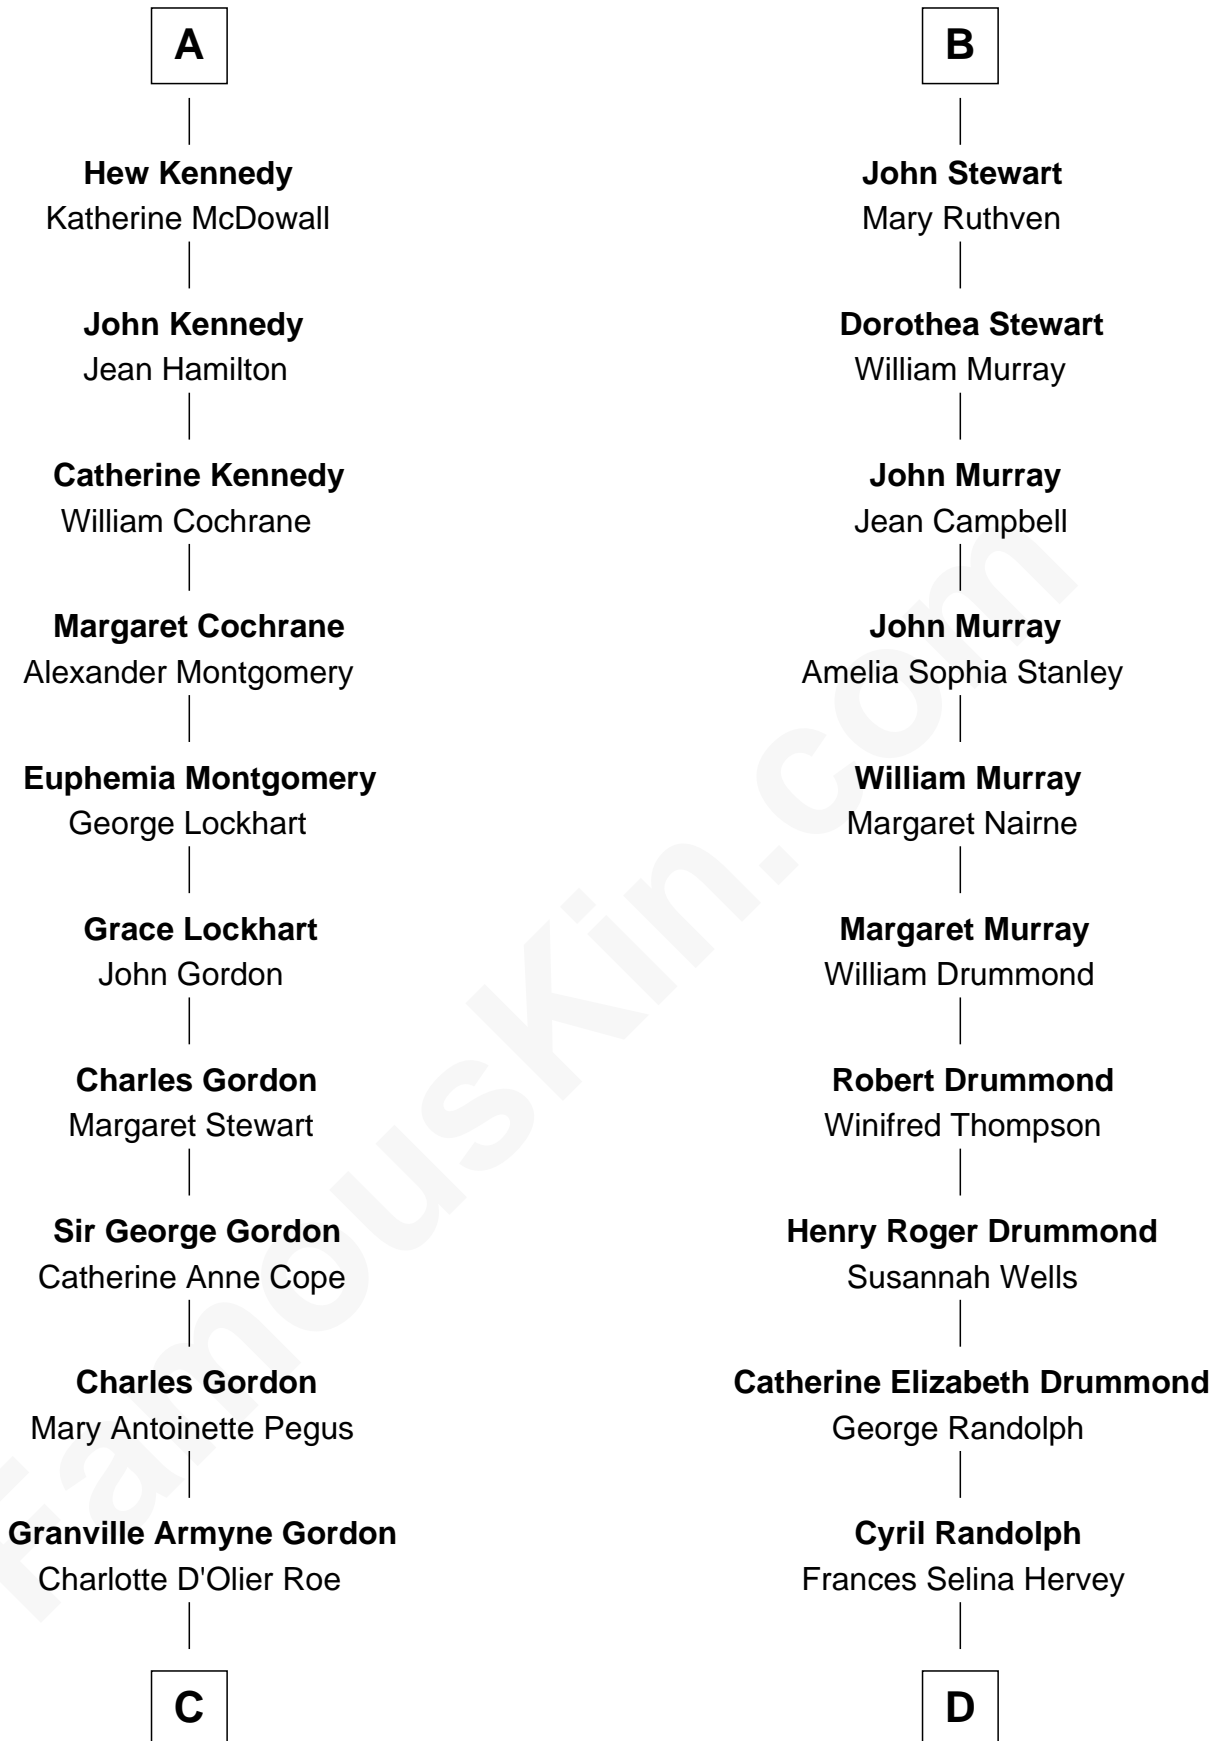

FamousKin.com

Relationship Chart of

Cara Delevingne

Fashion Model and Movie Actress

20th cousin 1 time removed of

Hugh Grant
Movie Actor

Sir David Lindsay
Elizabeth Stewart

Elizabeth Lindsay
Sir Robert Erskine

Thomas Erskine
Janet Douglas

Mariot Erskine
William Keith

William Keith
Elizabeth Gordon

Robert Keith
Elizabeth Douglas

Janet Keith
John Lyon

Margaret Lyon
Gilbert Kennedy

A

Sir Alexander Lindsay
Marjory - - - - -

Sir David Lindsay
Marjory Ogilvie

Sir Alexander Lindsay
Margaret Dunbar

Elizabeth Lindsay
John Drummond

Euphame Drummond
John Fleming

Malcolm Fleming
Janet Stewart

Margaret Fleming
John Stewart

B

C