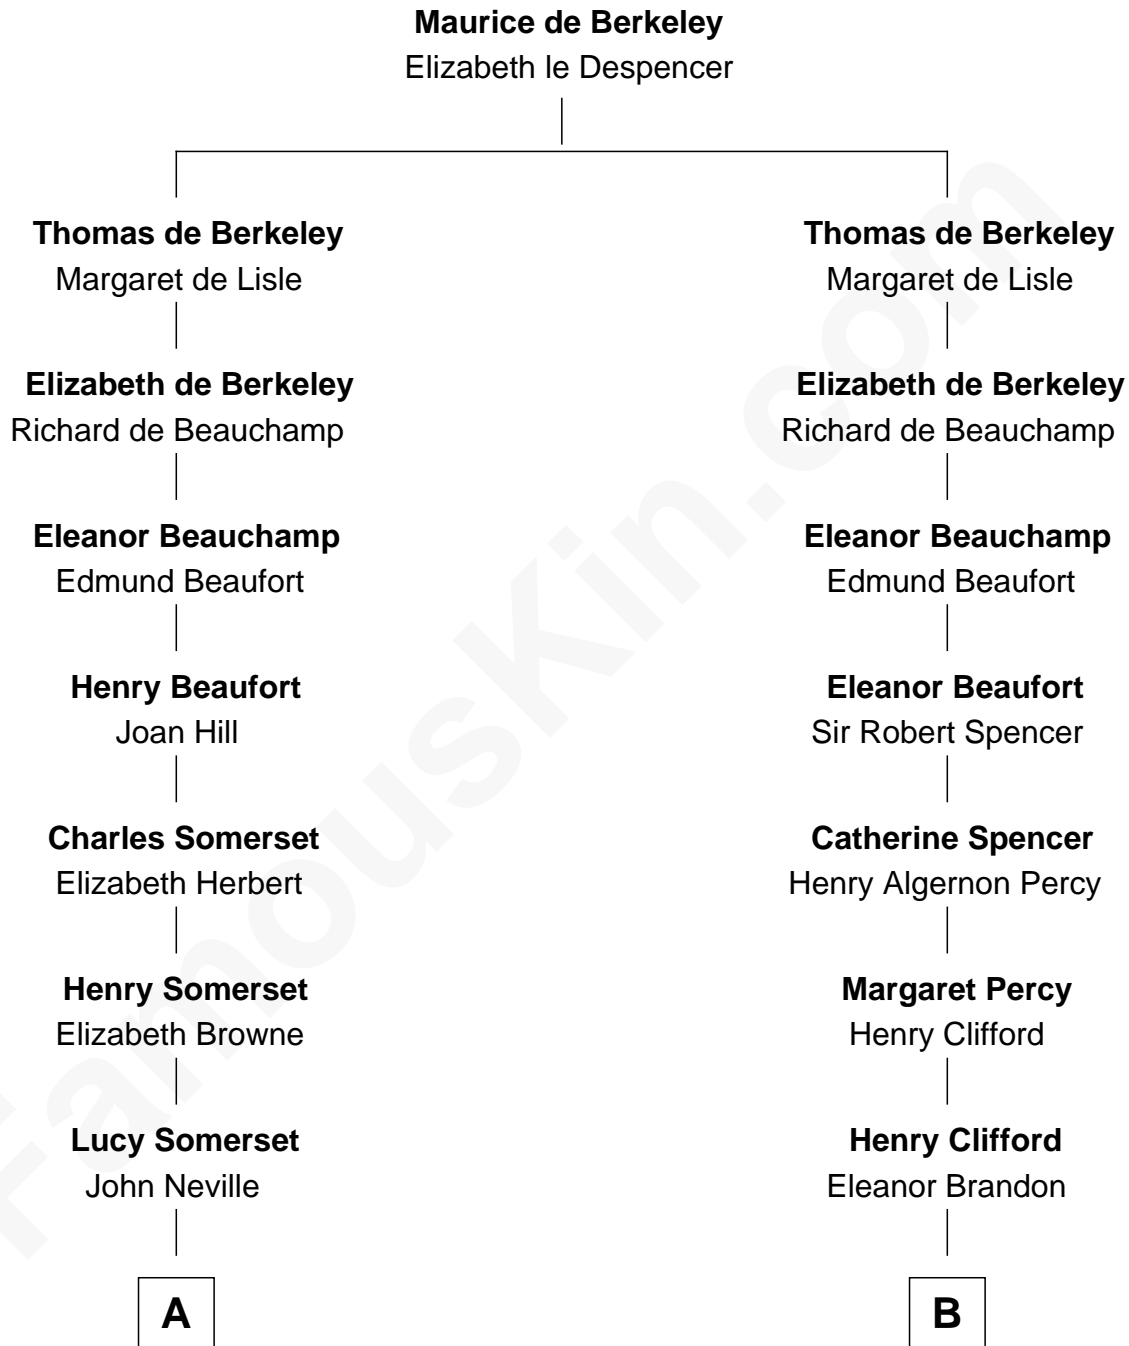

FamousKin.com

Relationship Chart of

Cara Delevingne

Fashion Model and Movie Actress

20th cousin 1 time removed of

Hugh Grant
Movie Actor

C

Armyne Evelyne Gordon
Sir Lionel Lawson Faudel-Phillips

Anne Margaret Faudel-Phillips
John Vincent Sheffield

Jane Armyne Sheffield
Sir Jocelyn Edward Greville Stevens

Pandora Anne Stevens
Charles Hamar Delevingne

Cara Delevingne
Model and Actress

D

Felton George Randolph
Emily Margaret Nepean