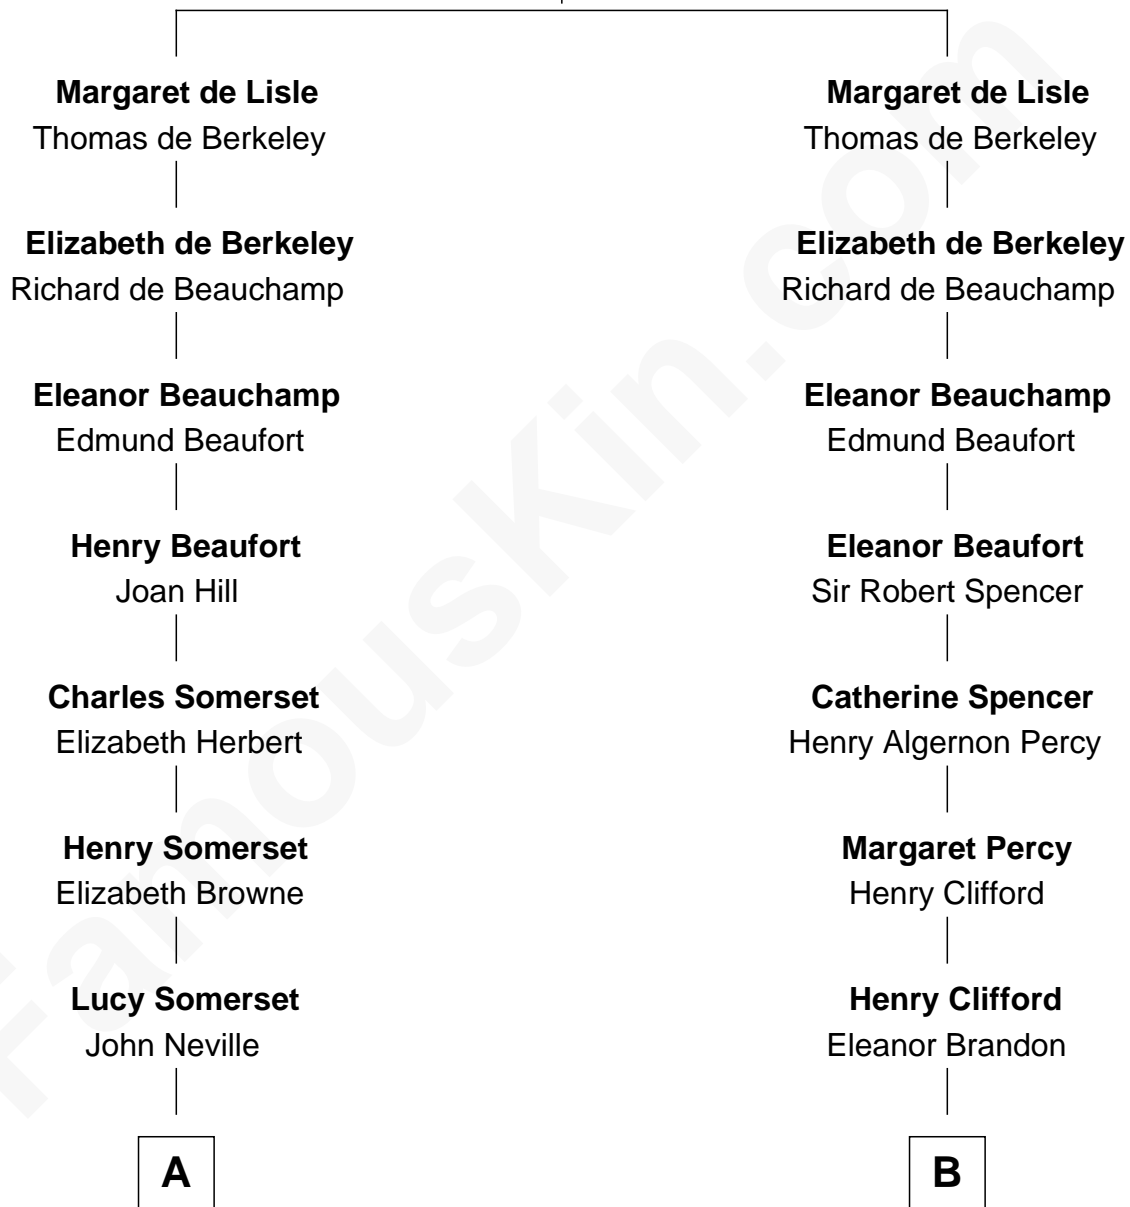

FamousKin.com

Relationship Chart of

Cara Delevingne

Fashion Model and Movie Actress

20th cousin 1 time removed of

Hugh Grant

Movie Actor

Warin de Lisle
Margaret Pipard

C

Armyne Evelyne Gordon
Sir Lionel Lawson Faudel-Phillips

Anne Margaret Faudel-Phillips
John Vincent Sheffield

Jane Armyne Sheffield
Sir Jocelyn Edward Greville Stevens

Pandora Anne Stevens
Charles Hamar Delevingne

Cara Delevingne
Model and Actress

D

Felton George Randolph
Emily Margaret Nepean

Margaret Isobel Randolph
John Cassilis MacLean

Fynvola Susan MacLean
James Murray Grant

Hugh Grant
Movie Actor