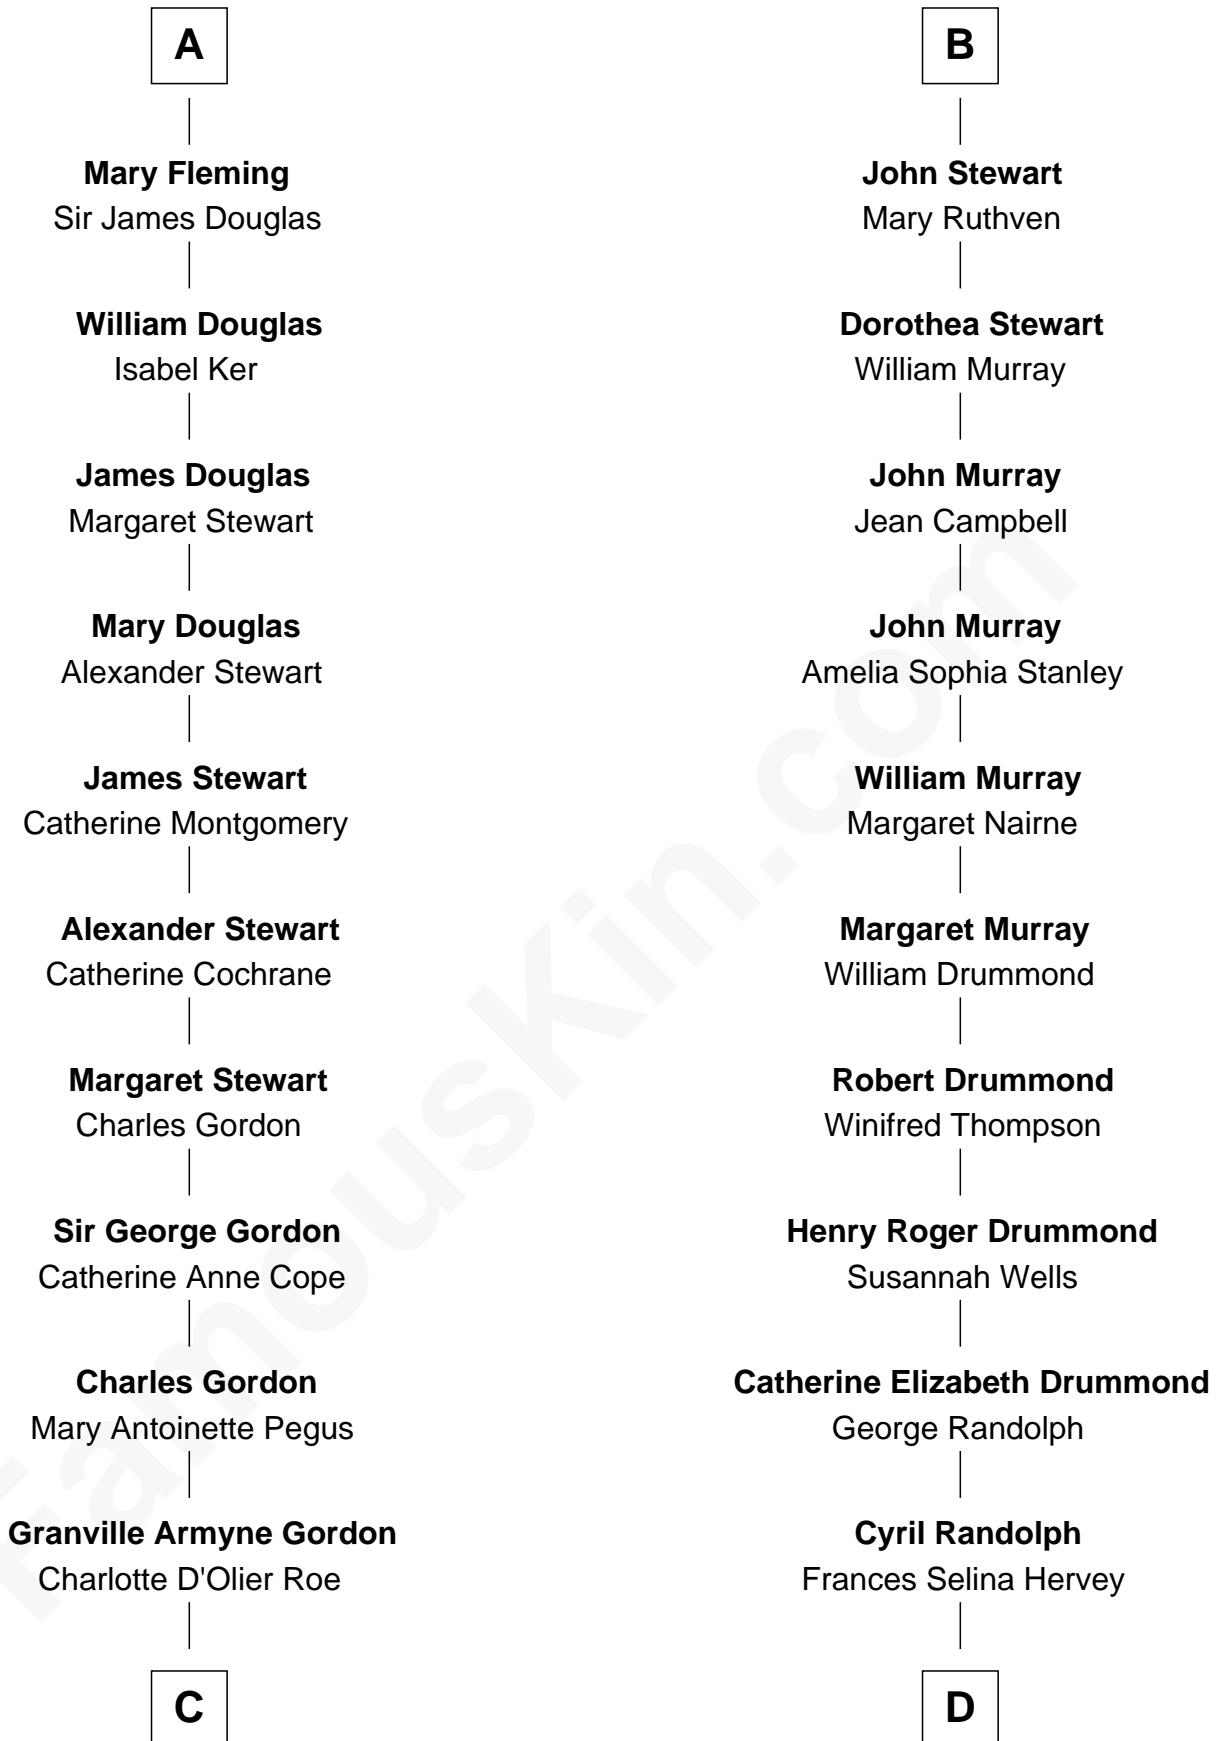

FamousKin.com

Relationship Chart of

Cara Delevingne

Fashion Model and Movie Actress

20th cousin 1 time removed of

Hugh Grant

Movie Actor

C

Armyne Evelyne Gordon
Sir Lionel Lawson Faudel-Phillips

Anne Margaret Faudel-Phillips
John Vincent Sheffield

Jane Armyne Sheffield
Sir Jocelyn Edward Greville Stevens

Pandora Anne Stevens
Charles Hamar Delevingne