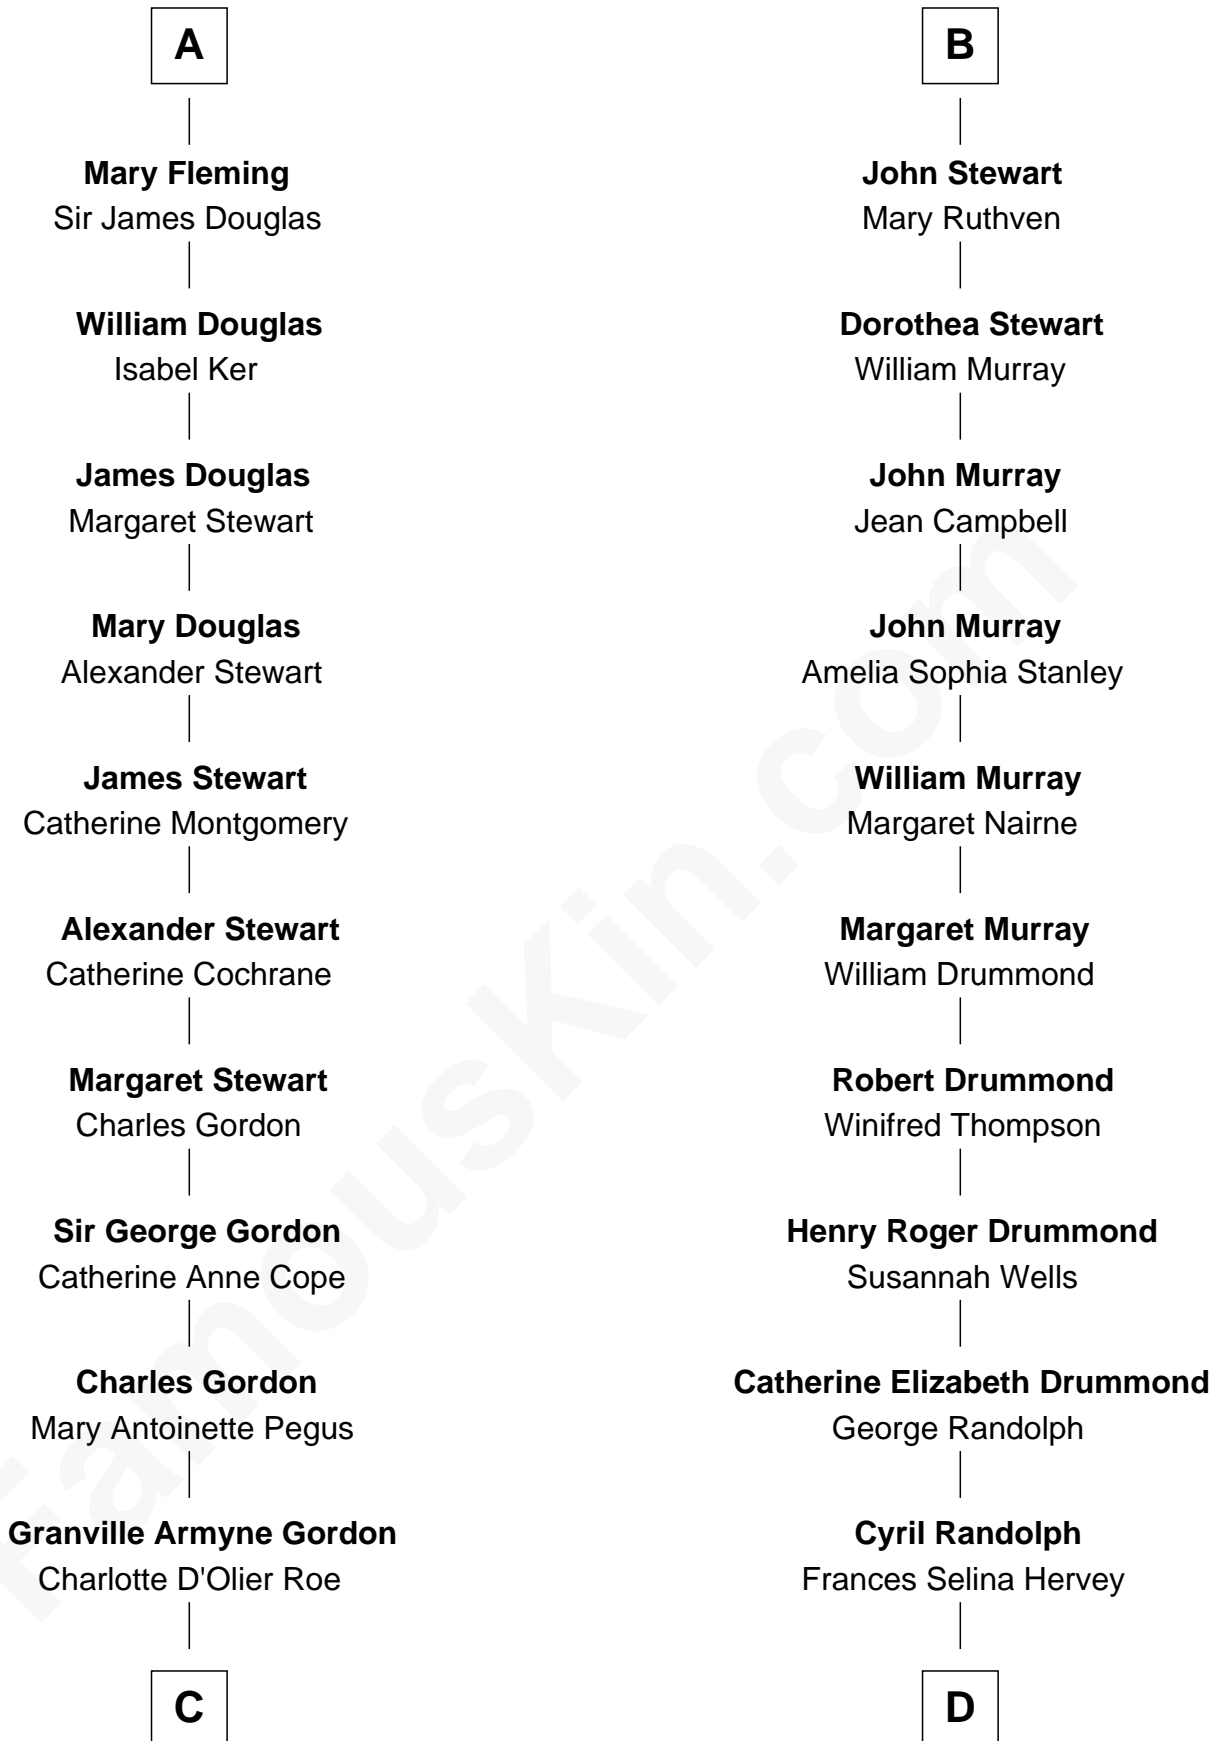

FamousKin.com

Relationship Chart of

Cara Delevingne

Fashion Model and Movie Actress

20th cousin 1 time removed of

Hugh Grant

Movie Actor

Sir Patrick Dunbar

Isabel Randolph

C

Armyne Evelyne Gordon
Sir Lionel Lawson Faudel-Phillips

Anne Margaret Faudel-Phillips
John Vincent Sheffield

Jane Armyne Sheffield
Sir Jocelyn Edward Greville Stevens

Pandora Anne Stevens
Charles Hamar Delevingne