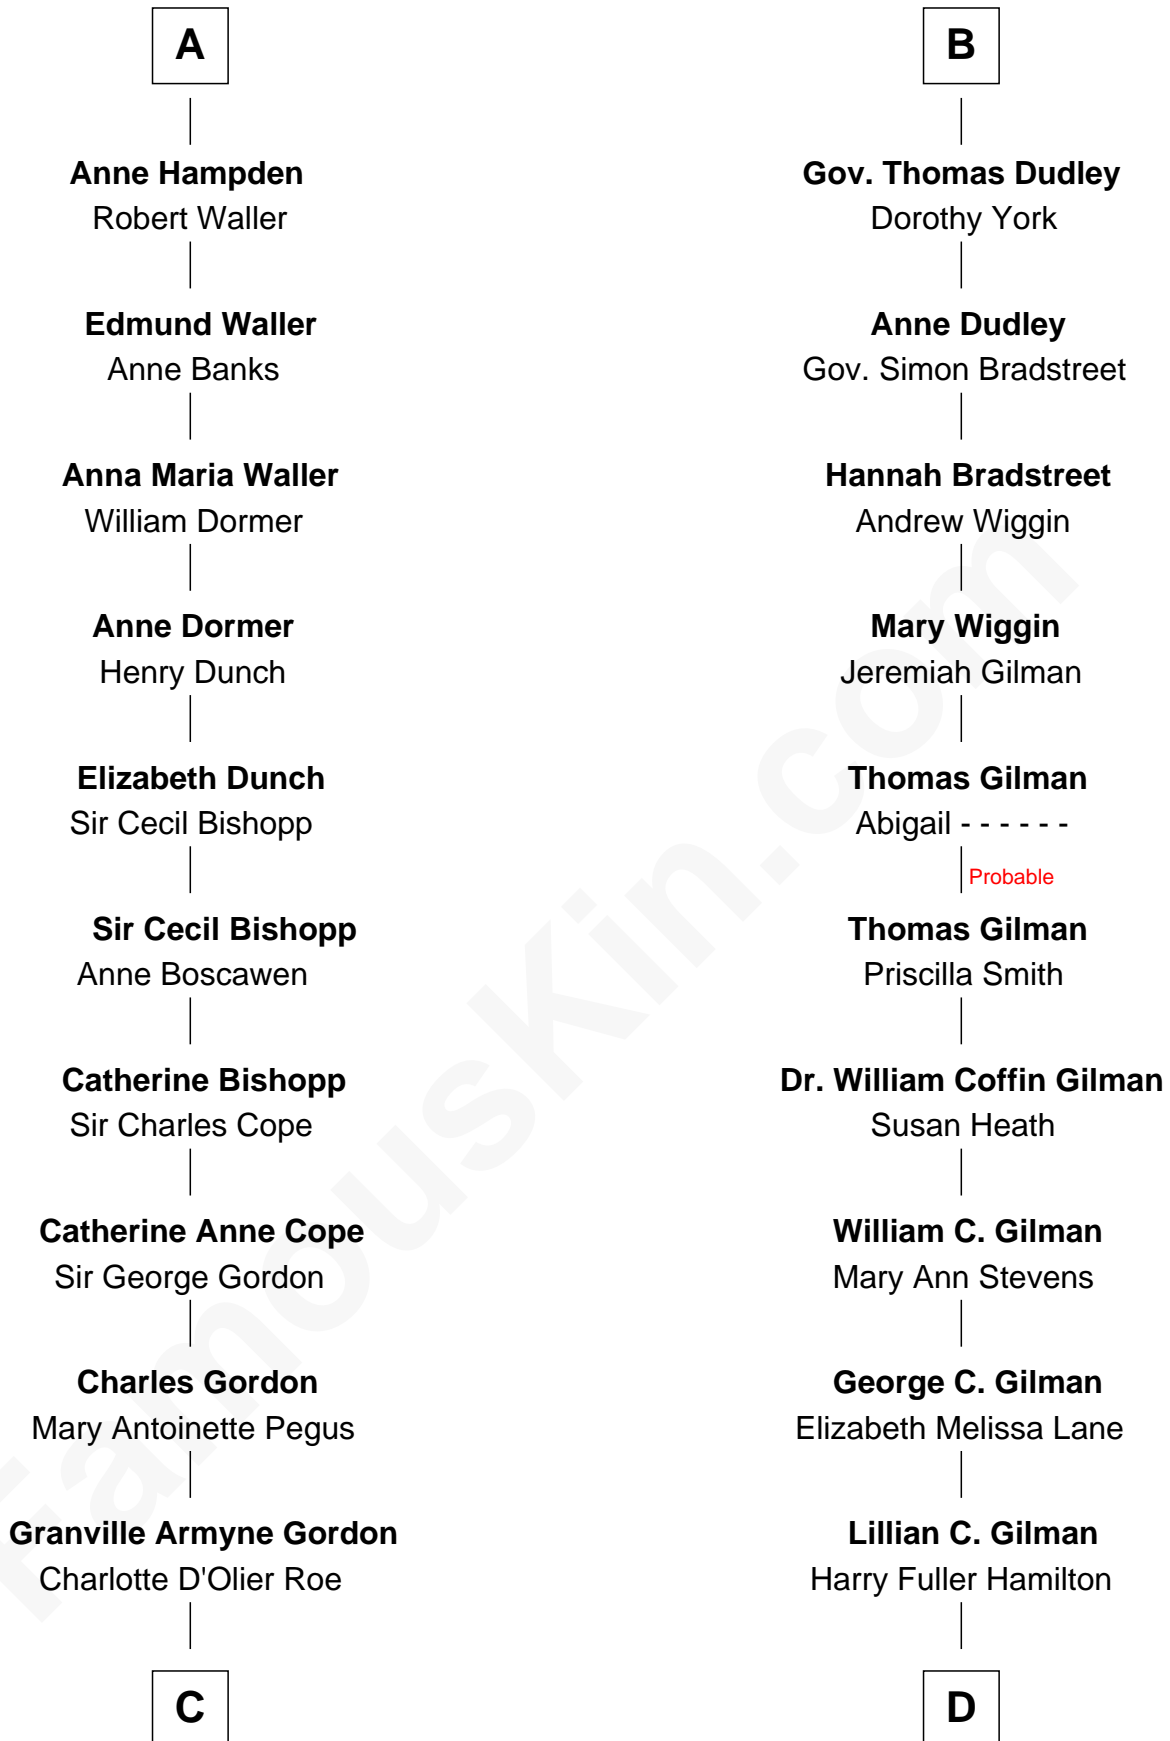

FamousKin.com Relationship Chart of

Cara Delevingne

Fashion Model and Movie Actress

18th cousin 3 times removed of

George Hamilton

TV and Movie Actor

Sir Walter Blount

Sancha de Ayala

Sir Thomas Blount
Margaret de Gresley

Sanchia Blount
Edward Langford

Alice Langford
John Stradling

Anne Stradling
Sir John Danvers

Anne Danvers
Thomas Lovett

Elizabeth Lovett
Anthony Cave

Anne Cave
Griffith Hampden

A

Constance Blount
Sir John Sutton

Sir John Sutton
Elizabeth Berkeley

Sir Edmund Sutton
Joyce Tiptoft

Sir Edward Sutton
Cecily Willoughby

Sir John Sutton
Cecily Grey

Sir Henry Dudley
----- Ashton

Probable

Roger Dudley
Susanna Thorne

B

C

Armyne Evelyne Gordon
Sir Lionel Lawson Faudel-Phillips

Anne Margaret Faudel-Phillips
John Vincent Sheffield

Jane Armyne Sheffield
Sir Jocelyn Edward Greville Stevens

Pandora Anne Stevens
Charles Hamar Delevingne