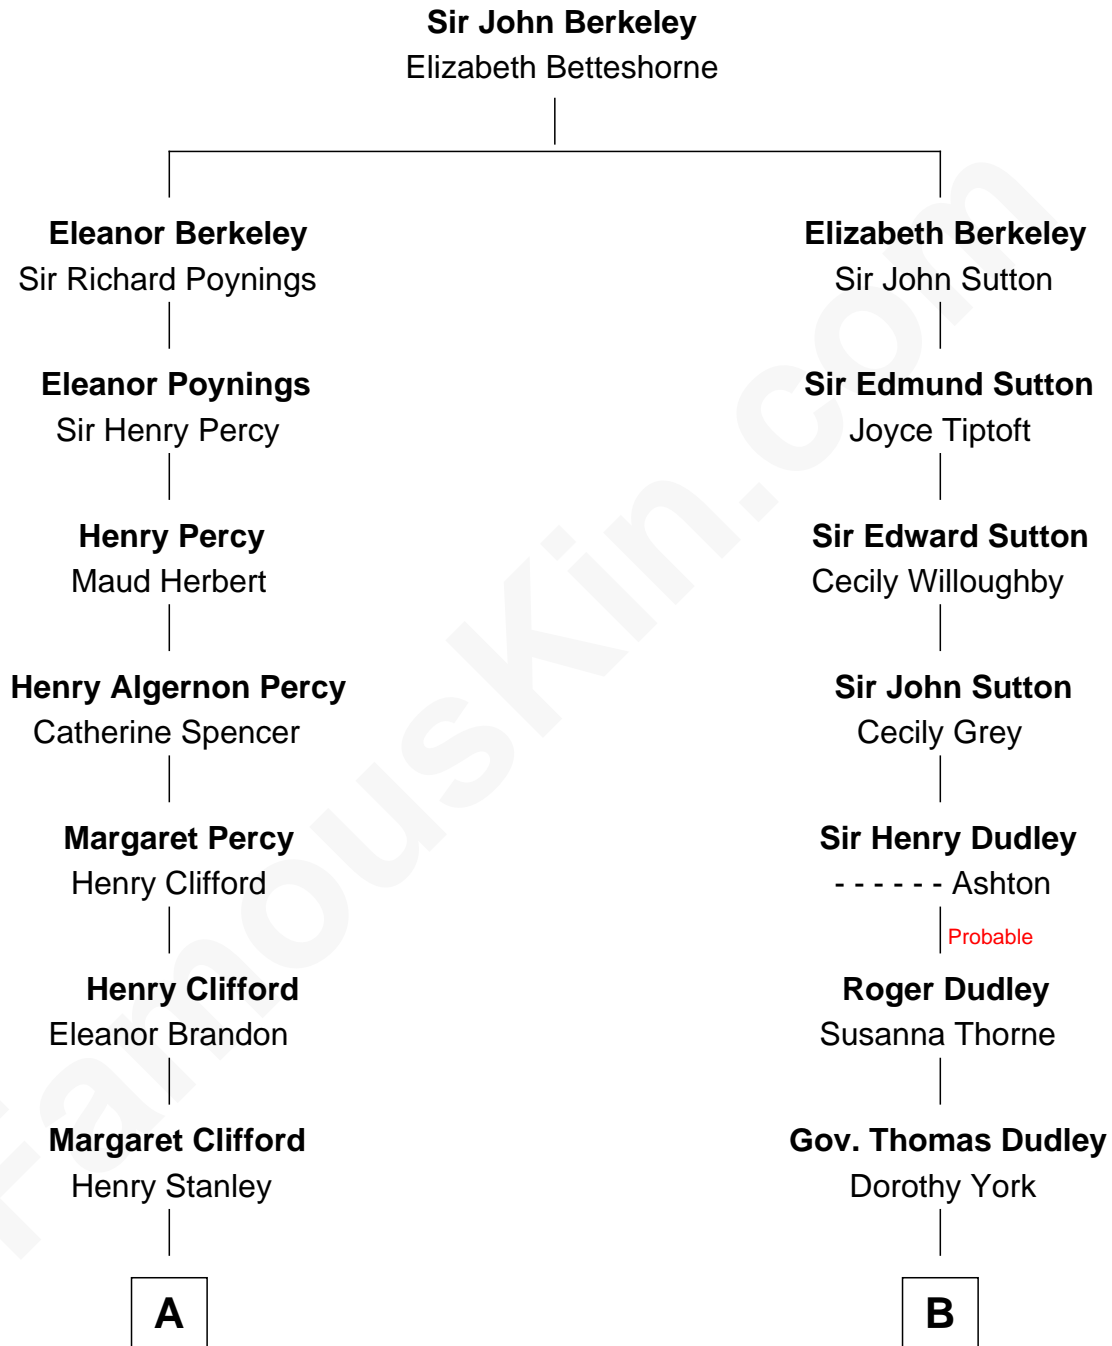

FamousKin.com

Relationship Chart of

Cara Delevingne

Fashion Model and Movie Actress

17th cousin 4 times removed of

George Hamilton

TV and Movie Actor