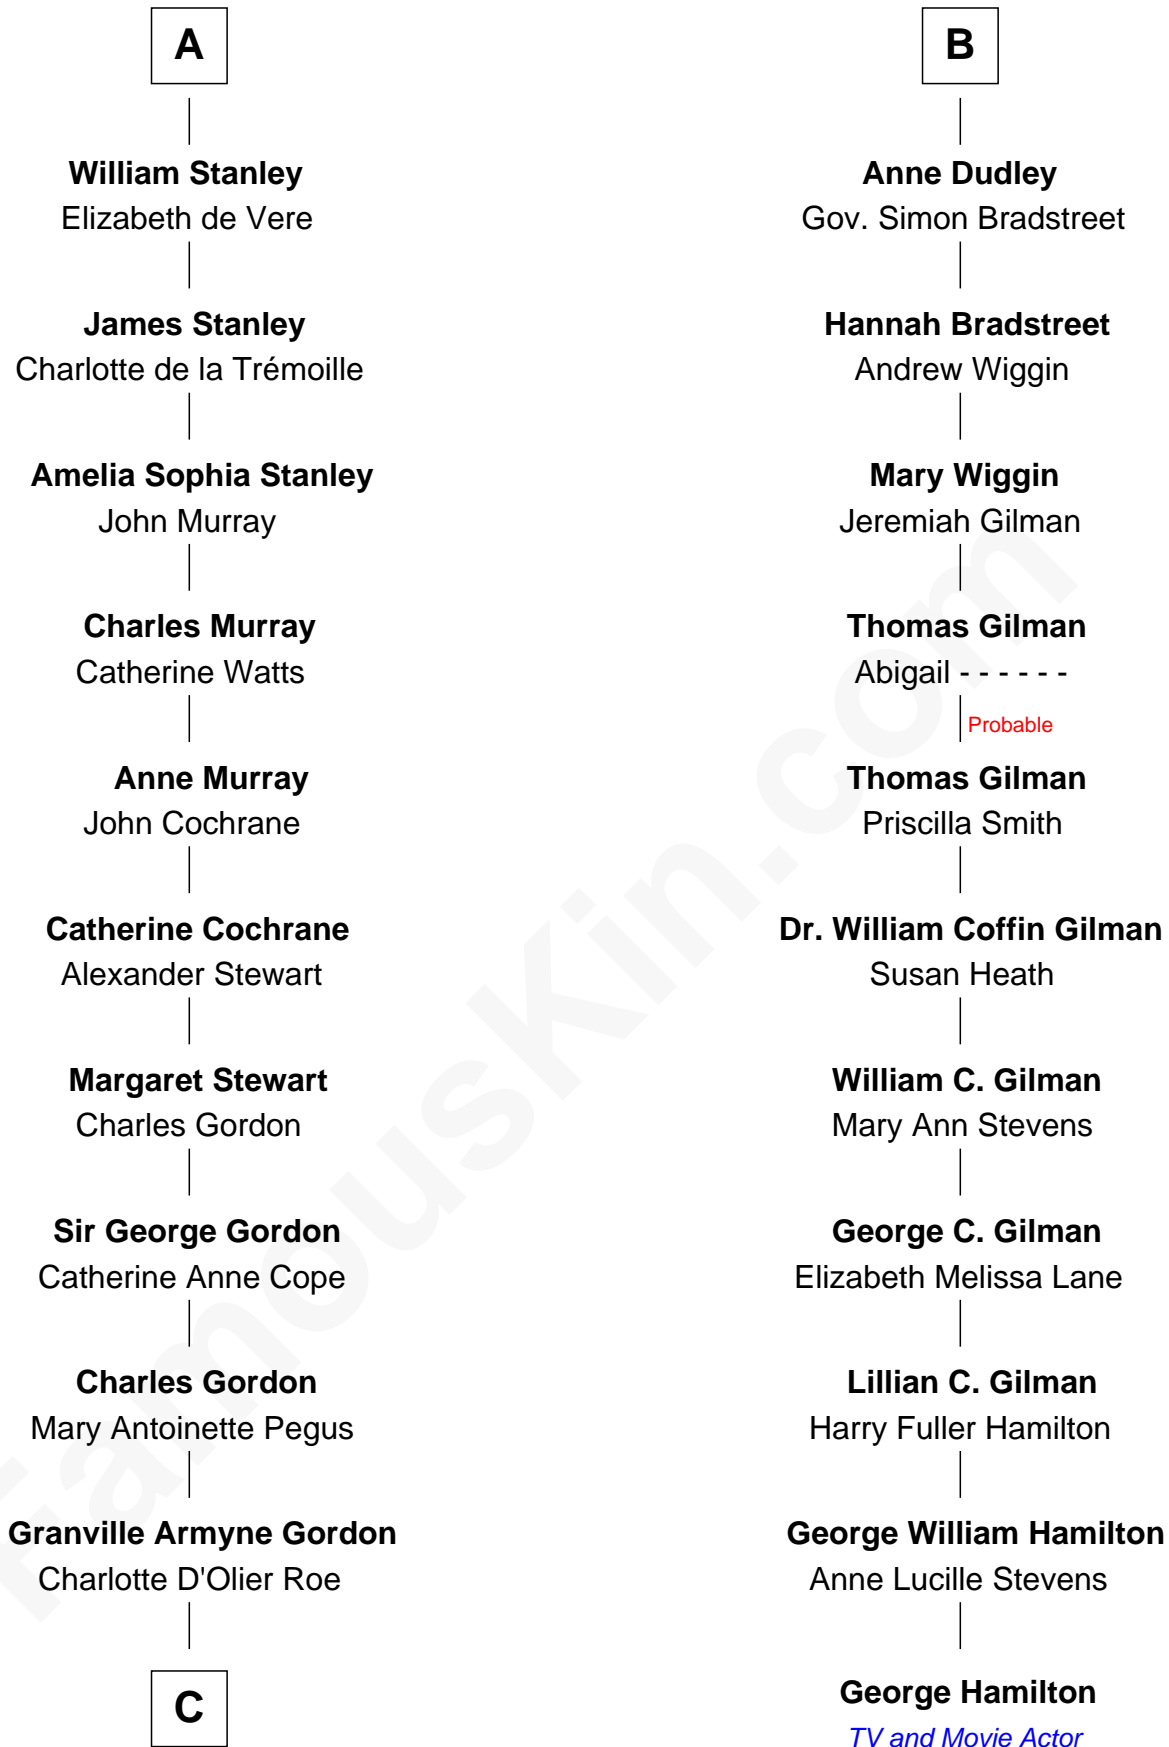

## Relationship Chart of

### Cara Delevingne

*Fashion Model and Movie Actress*

17th cousin 4 times removed of

### George Hamilton

*TV and Movie Actor*

**C**

**Armyne Evelyne Gordon**

Sir Lionel Lawson Faudel-Phillips

**Anne Margaret Faudel-Phillips**

John Vincent Sheffield

**Jane Armyne Sheffield**

Sir Jocelyn Edward Greville Stevens

**Pandora Anne Stevens**

Charles Hamar Delevingne

**Cara Delevingne**

*Model and Actress*