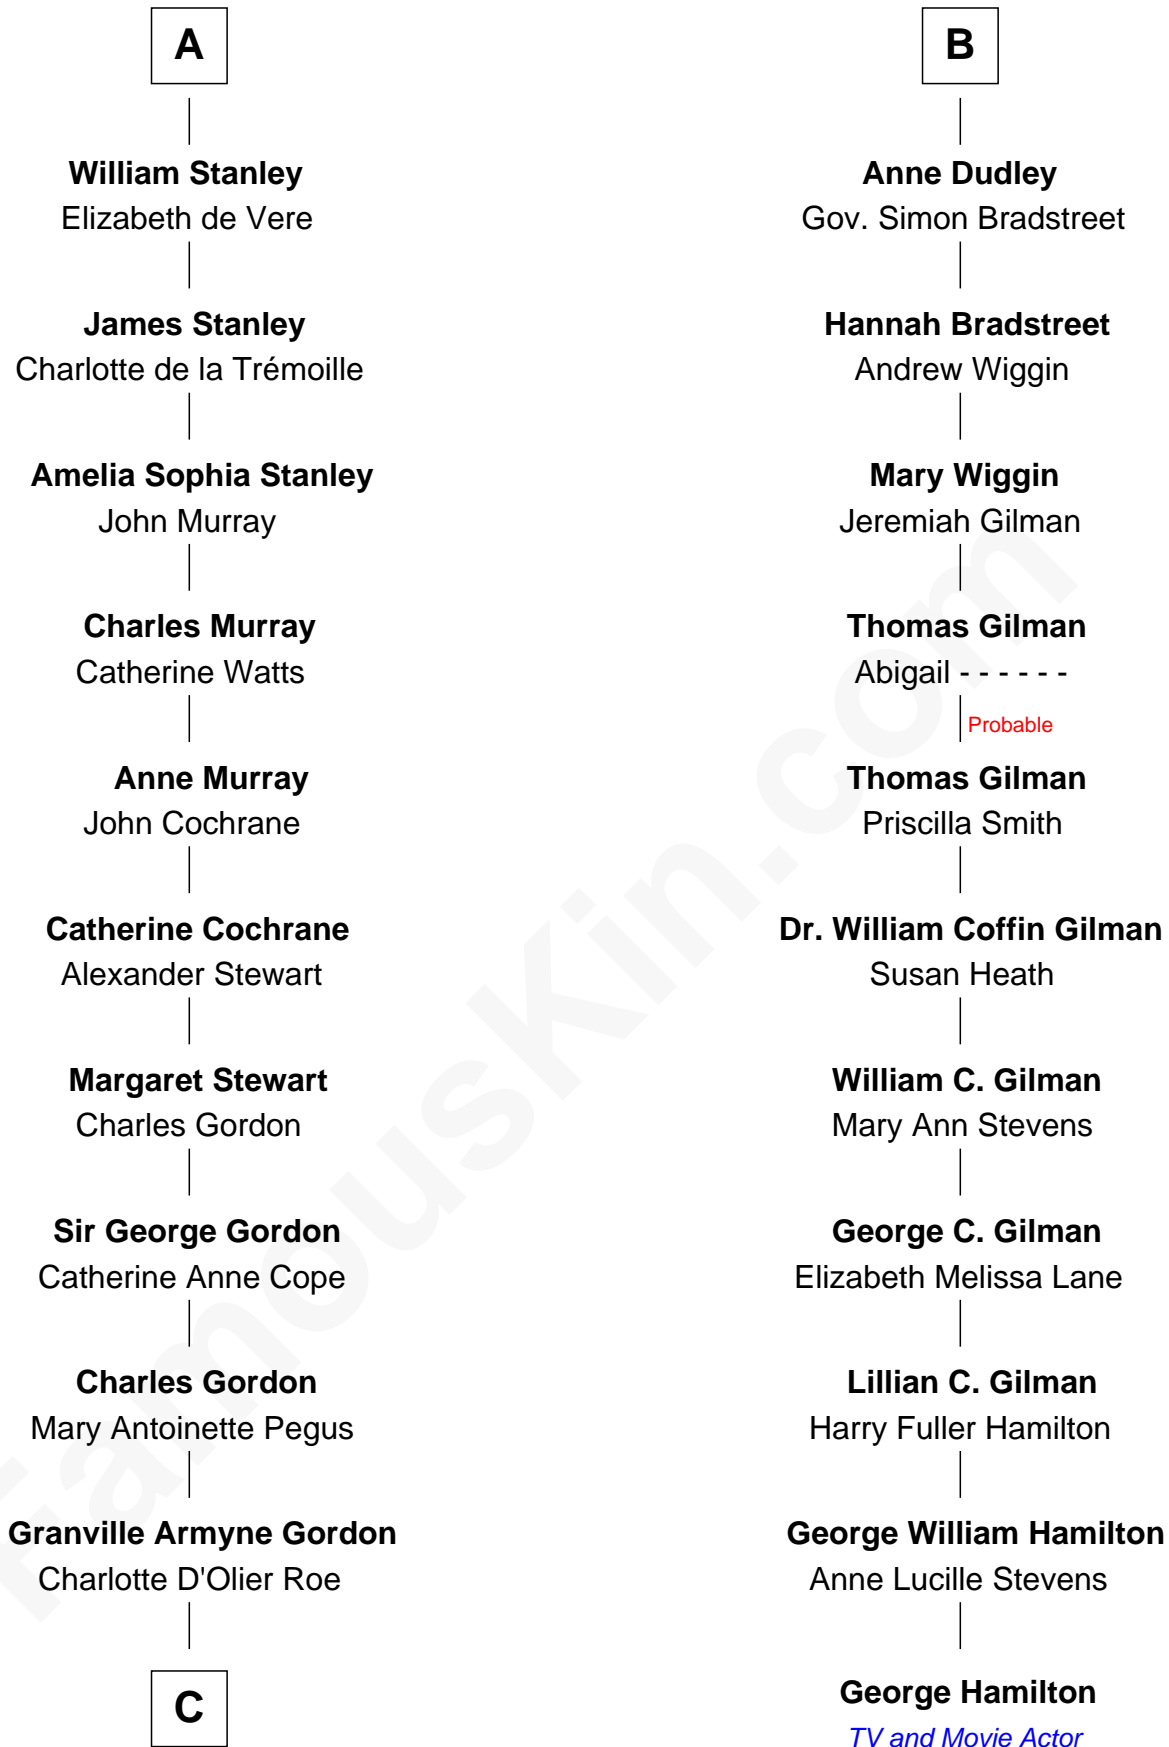

FamousKin.com

Relationship Chart of

Cara Delevingne

Fashion Model and Movie Actress

17th cousin 4 times removed of

George Hamilton

TV and Movie Actor

C

Armyne Evelyne Gordon
Sir Lionel Lawson Faudel-Phillips

Anne Margaret Faudel-Phillips
John Vincent Sheffield

Jane Armyne Sheffield
Sir Jocelyn Edward Greville Stevens

Pandora Anne Stevens
Charles Hamar Delevingne

Cara Delevingne
Model and Actress