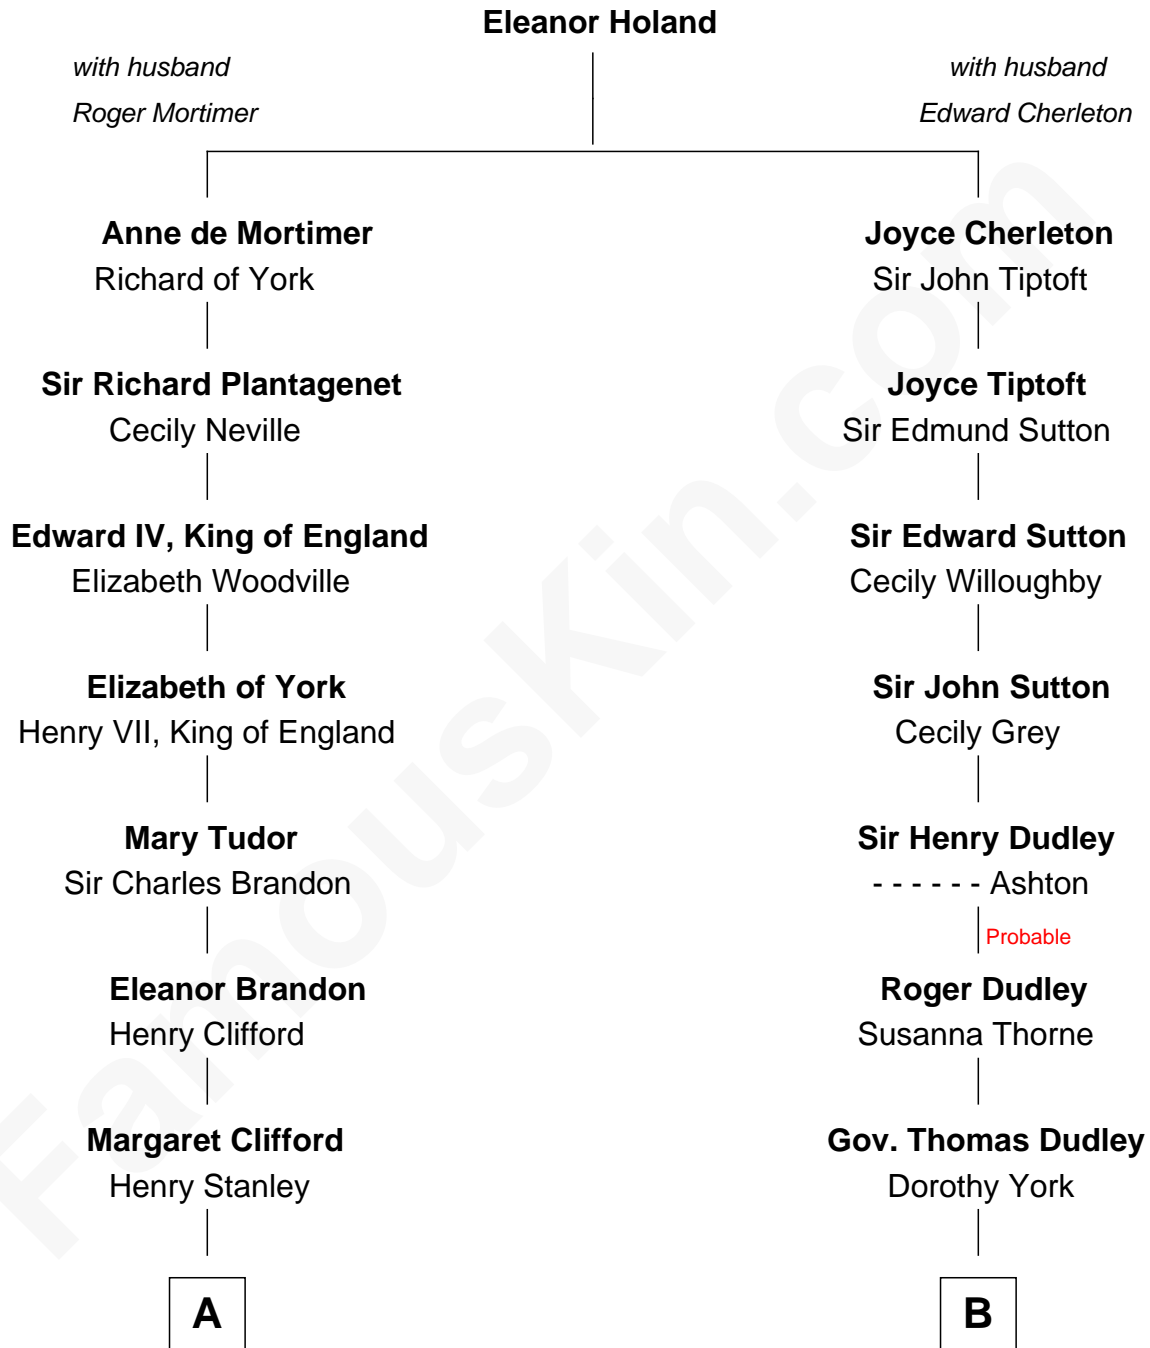

FamousKin.com

Relationship Chart of

Cara Delevingne

Fashion Model and Movie Actress

17th cousin 4 times removed of

George Hamilton

TV and Movie Actor

C

Armyne Evelyne Gordon
Sir Lionel Lawson Faudel-Phillips

Anne Margaret Faudel-Phillips
John Vincent Sheffield

Jane Armyne Sheffield
Sir Jocelyn Edward Greville Stevens

Pandora Anne Stevens
Charles Hamar Delevingne

Cara Delevingne
Model and Actress