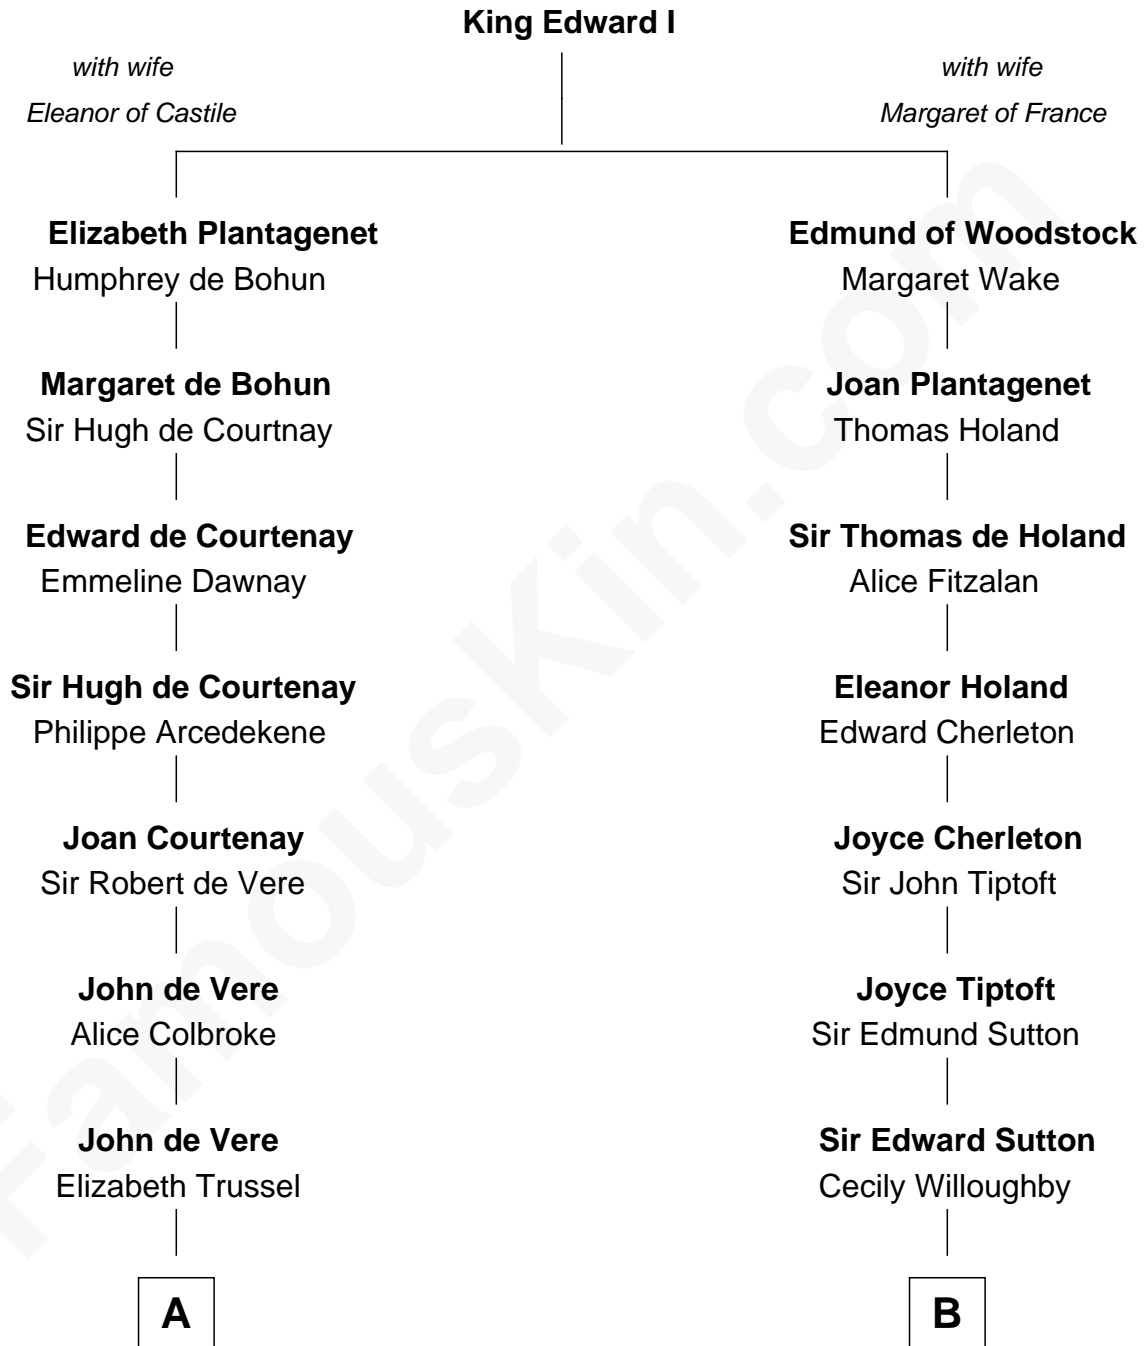

FamousKin.com Relationship Chart of

Cara Delevingne

Fashion Model and Movie Actress

21st cousin of

George Hamilton

TV and Movie Actor

C

Sir Berkeley Digby George Sheffield
Julia Mary de Tuyll van Serooskerken

John Vincent Sheffield
Anne Margaret Faudel-Phillips

Jane Armyne Sheffield
Sir Jocelyn Edward Greville Stevens

Pandora Anne Stevens
Charles Hamar Delevingne

Cara Delevingne
Model and Actress

D

William C. Gilman
Mary Ann Stevens