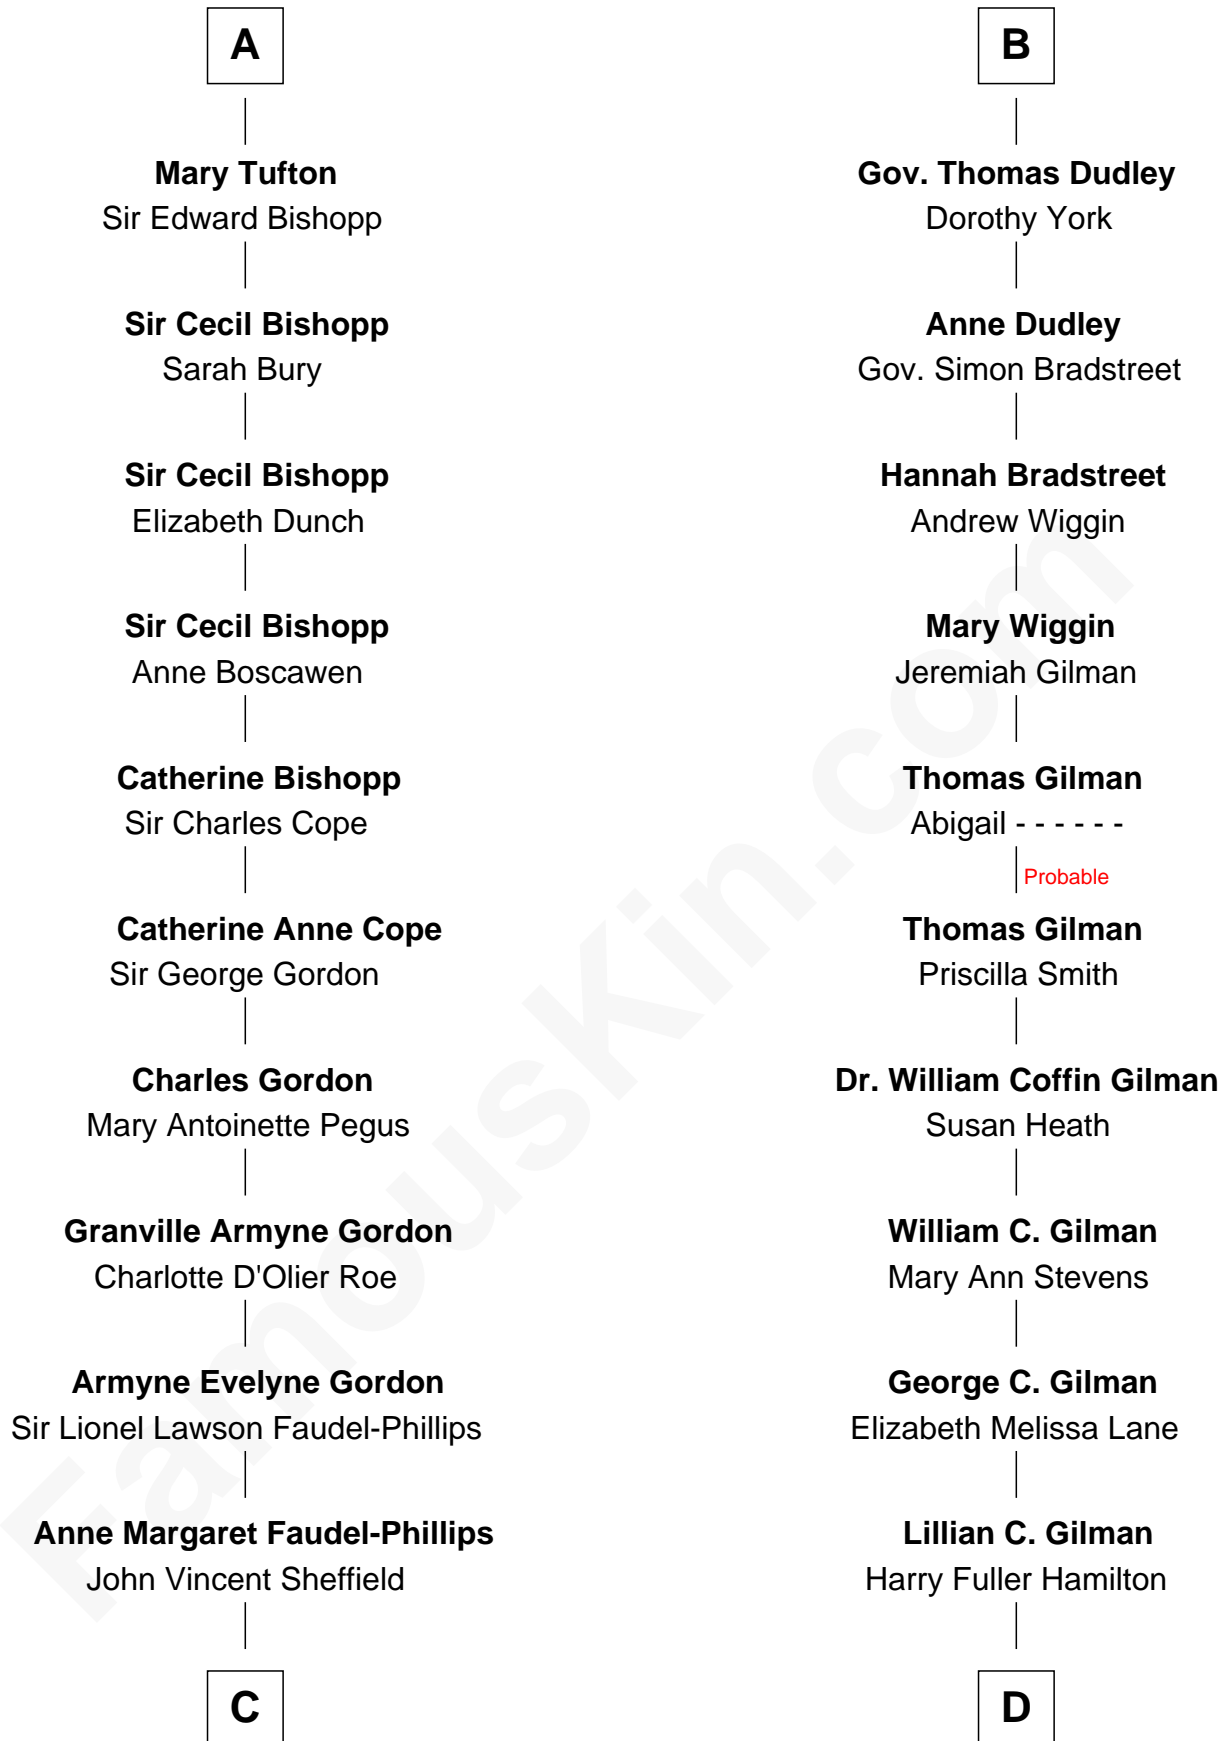

## Relationship Chart of

### Cara Delevingne

*Fashion Model and Movie Actress*

18th cousin 1 time removed of

### George Hamilton

*TV and Movie Actor*

**Sir Reynold Grey**

Margaret de Ros

**C**

**Jane Armyne Sheffield**  
Sir Jocelyn Edward Greville Stevens

**Pandora Anne Stevens**  
Charles Hamar Delevingne

**Cara Delevingne**  
*Model and Actress*