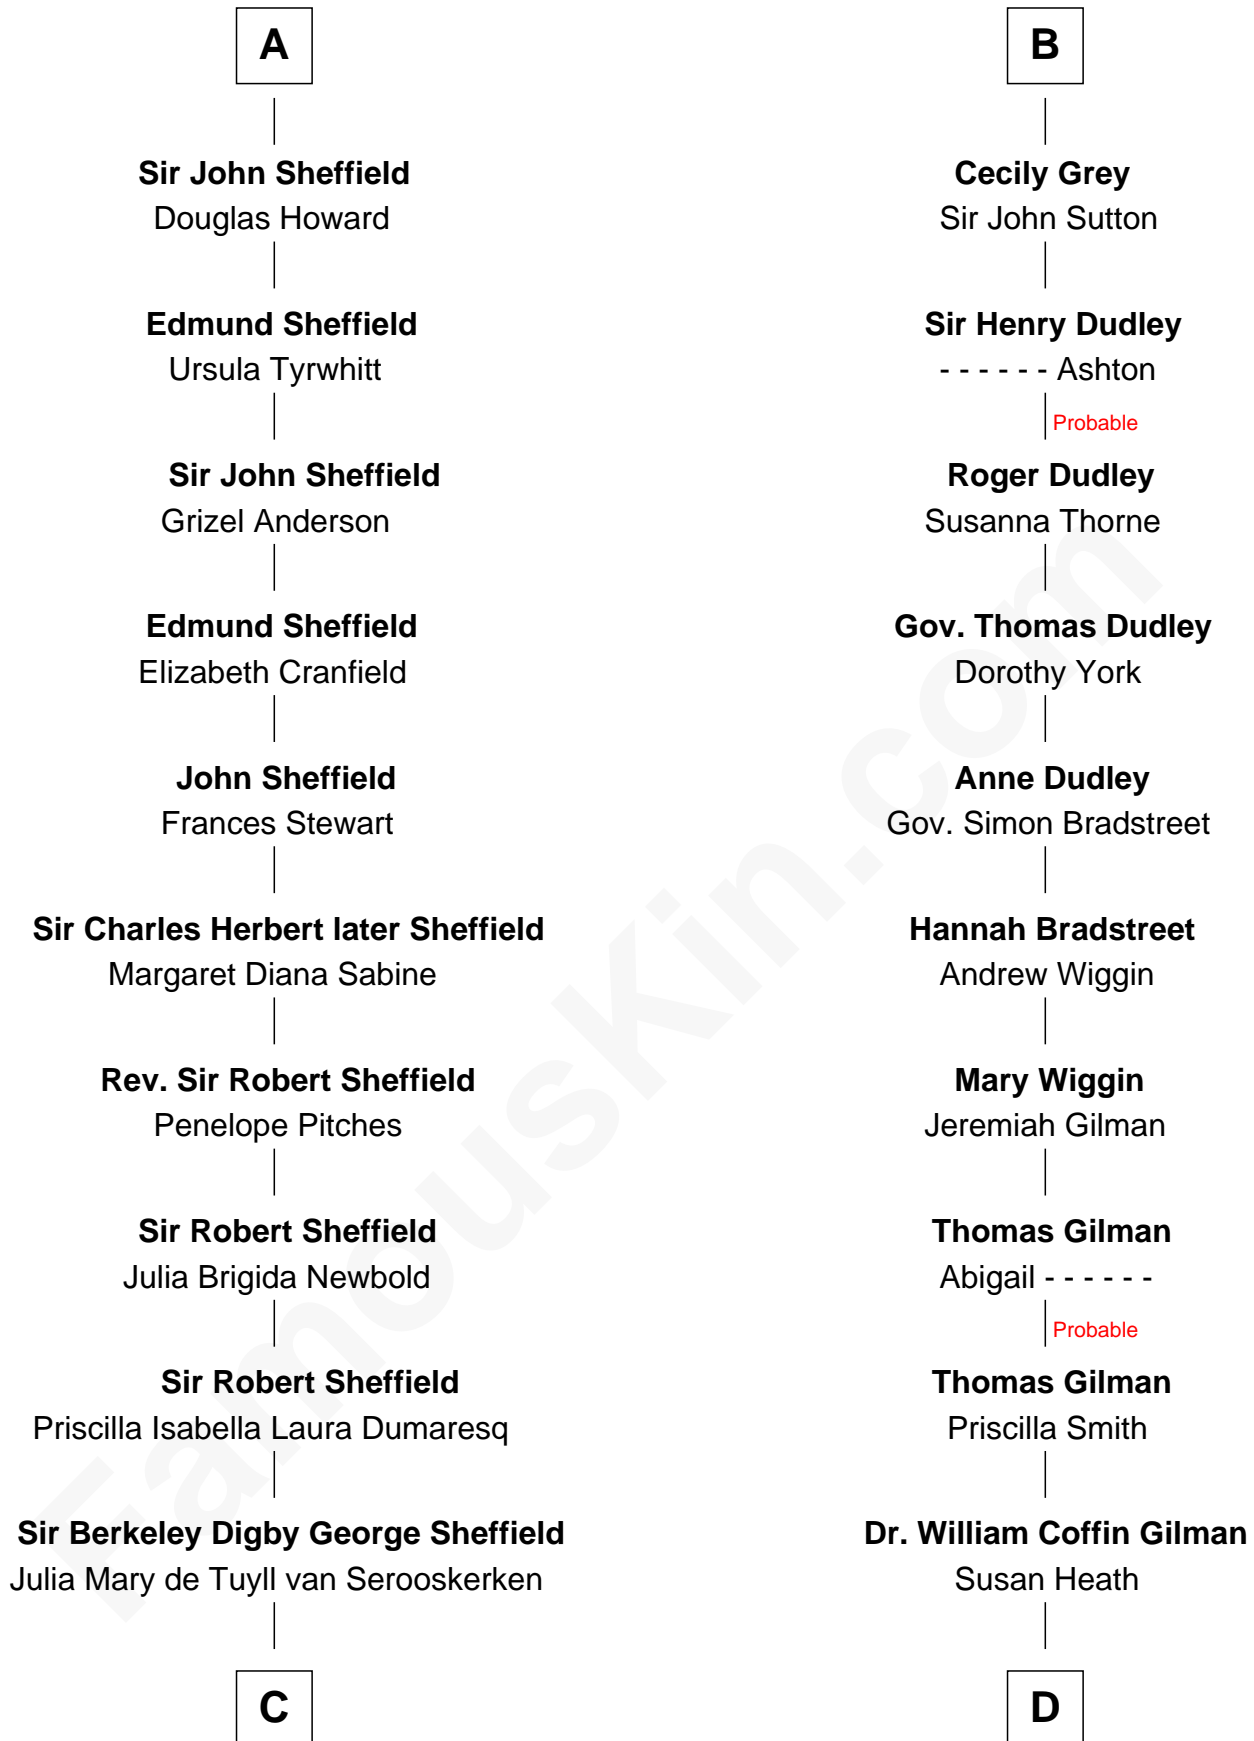

FamousKin.com Relationship Chart of

Cara Delevingne

Fashion Model and Movie Actress

20th cousin 1 time removed of

George Hamilton

TV and Movie Actor

Bartholomew de Badlesmere

Margaret de Clare

Elizabeth Harington

William Bonville

Katherine Neville

Cecily Bonville

Thomas Grey

B

C

John Vincent Sheffield
Anne Margaret Faudel-Phillips