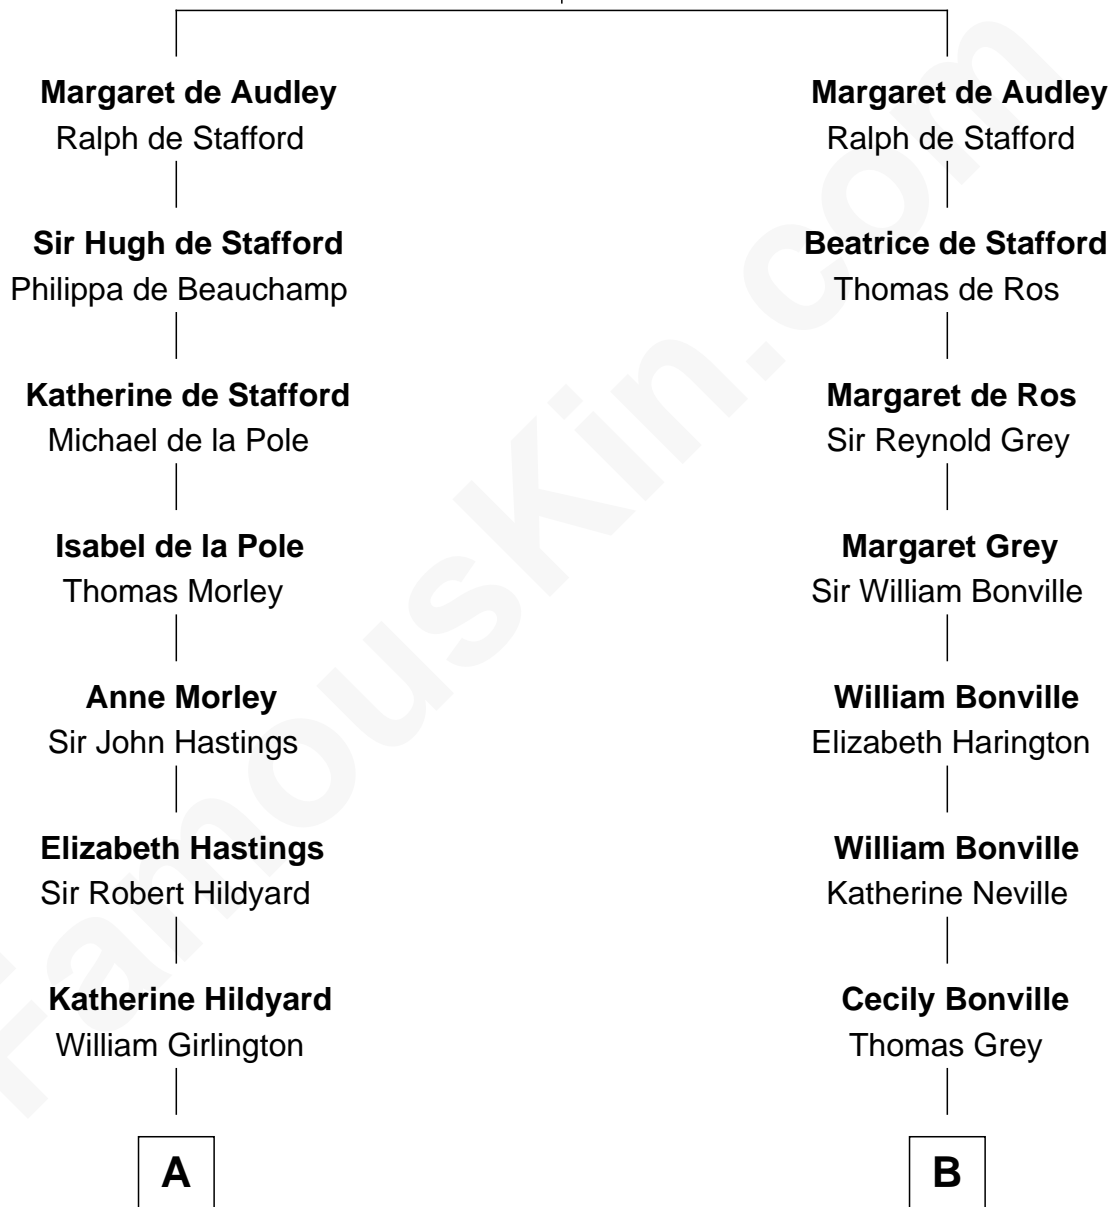

FamousKin.com Relationship Chart of

Cara Delevingne

Fashion Model and Movie Actress

21st cousin of

George Hamilton

TV and Movie Actor

Hugh de Audley

Margaret de Clare

C

Sir Berkeley Digby George Sheffield
Julia Mary de Tuyll van Serooskerken

John Vincent Sheffield
Anne Margaret Faudel-Phillips

Jane Armyne Sheffield
Sir Jocelyn Edward Greville Stevens

Pandora Anne Stevens
Charles Hamar Delevingne

Cara Delevingne
Model and Actress

D

William C. Gilman
Mary Ann Stevens

George C. Gilman
Elizabeth Melissa Lane

Lillian C. Gilman
Harry Fuller Hamilton

George William Hamilton
Anne Lucille Stevens

George Hamilton
TV and Movie Actor