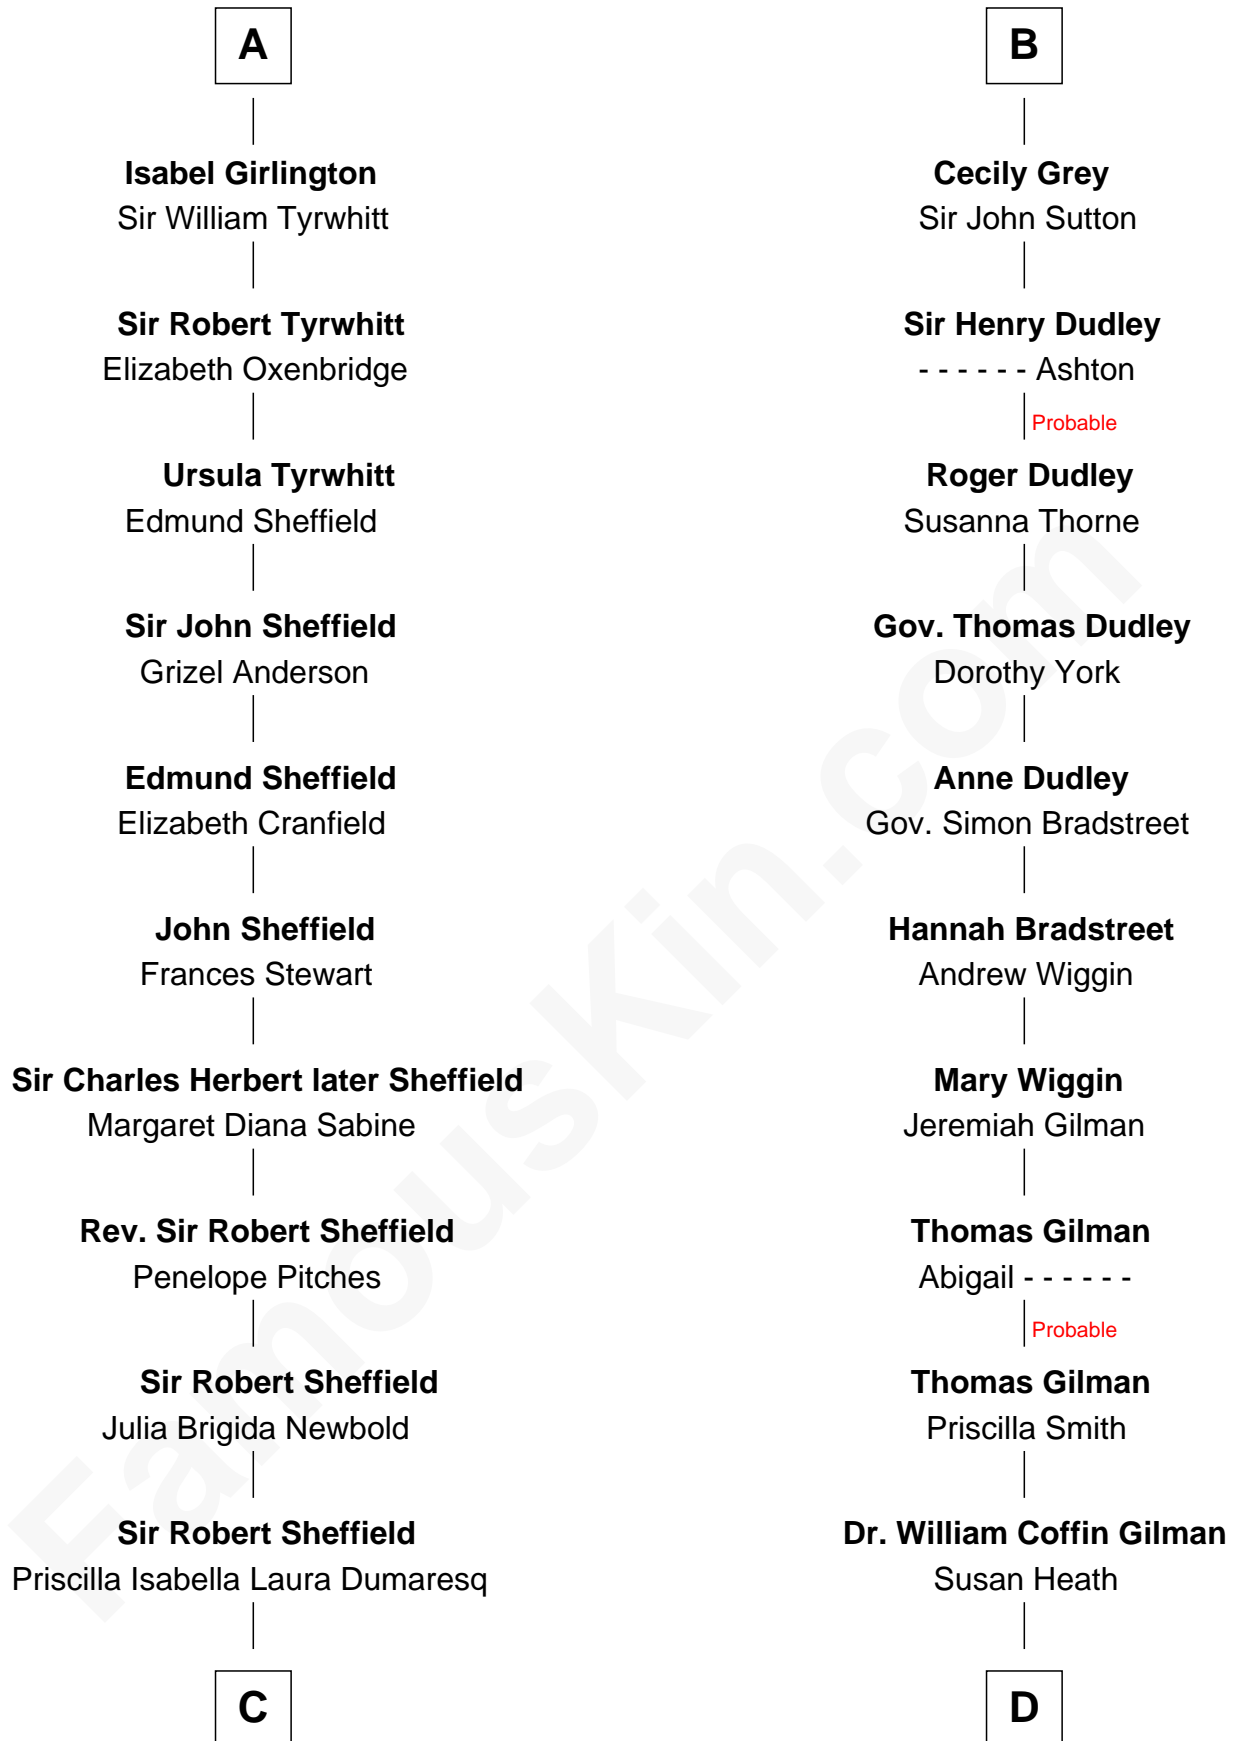

FamousKin.com Relationship Chart of

Cara Delevingne

Fashion Model and Movie Actress

21st cousin of

George Hamilton

TV and Movie Actor

Hugh de Audley

Margaret de Clare

C

Sir Berkeley Digby George Sheffield
Julia Mary de Tuyll van Serooskerken

John Vincent Sheffield
Anne Margaret Faudel-Phillips

Jane Armyne Sheffield
Sir Jocelyn Edward Greville Stevens

Pandora Anne Stevens
Charles Hamar Delevingne

Cara Delevingne
Model and Actress

D

William C. Gilman
Mary Ann Stevens

George C. Gilman
Elizabeth Melissa Lane

Lillian C. Gilman
Harry Fuller Hamilton

George William Hamilton
Anne Lucille Stevens

George Hamilton
TV and Movie Actor