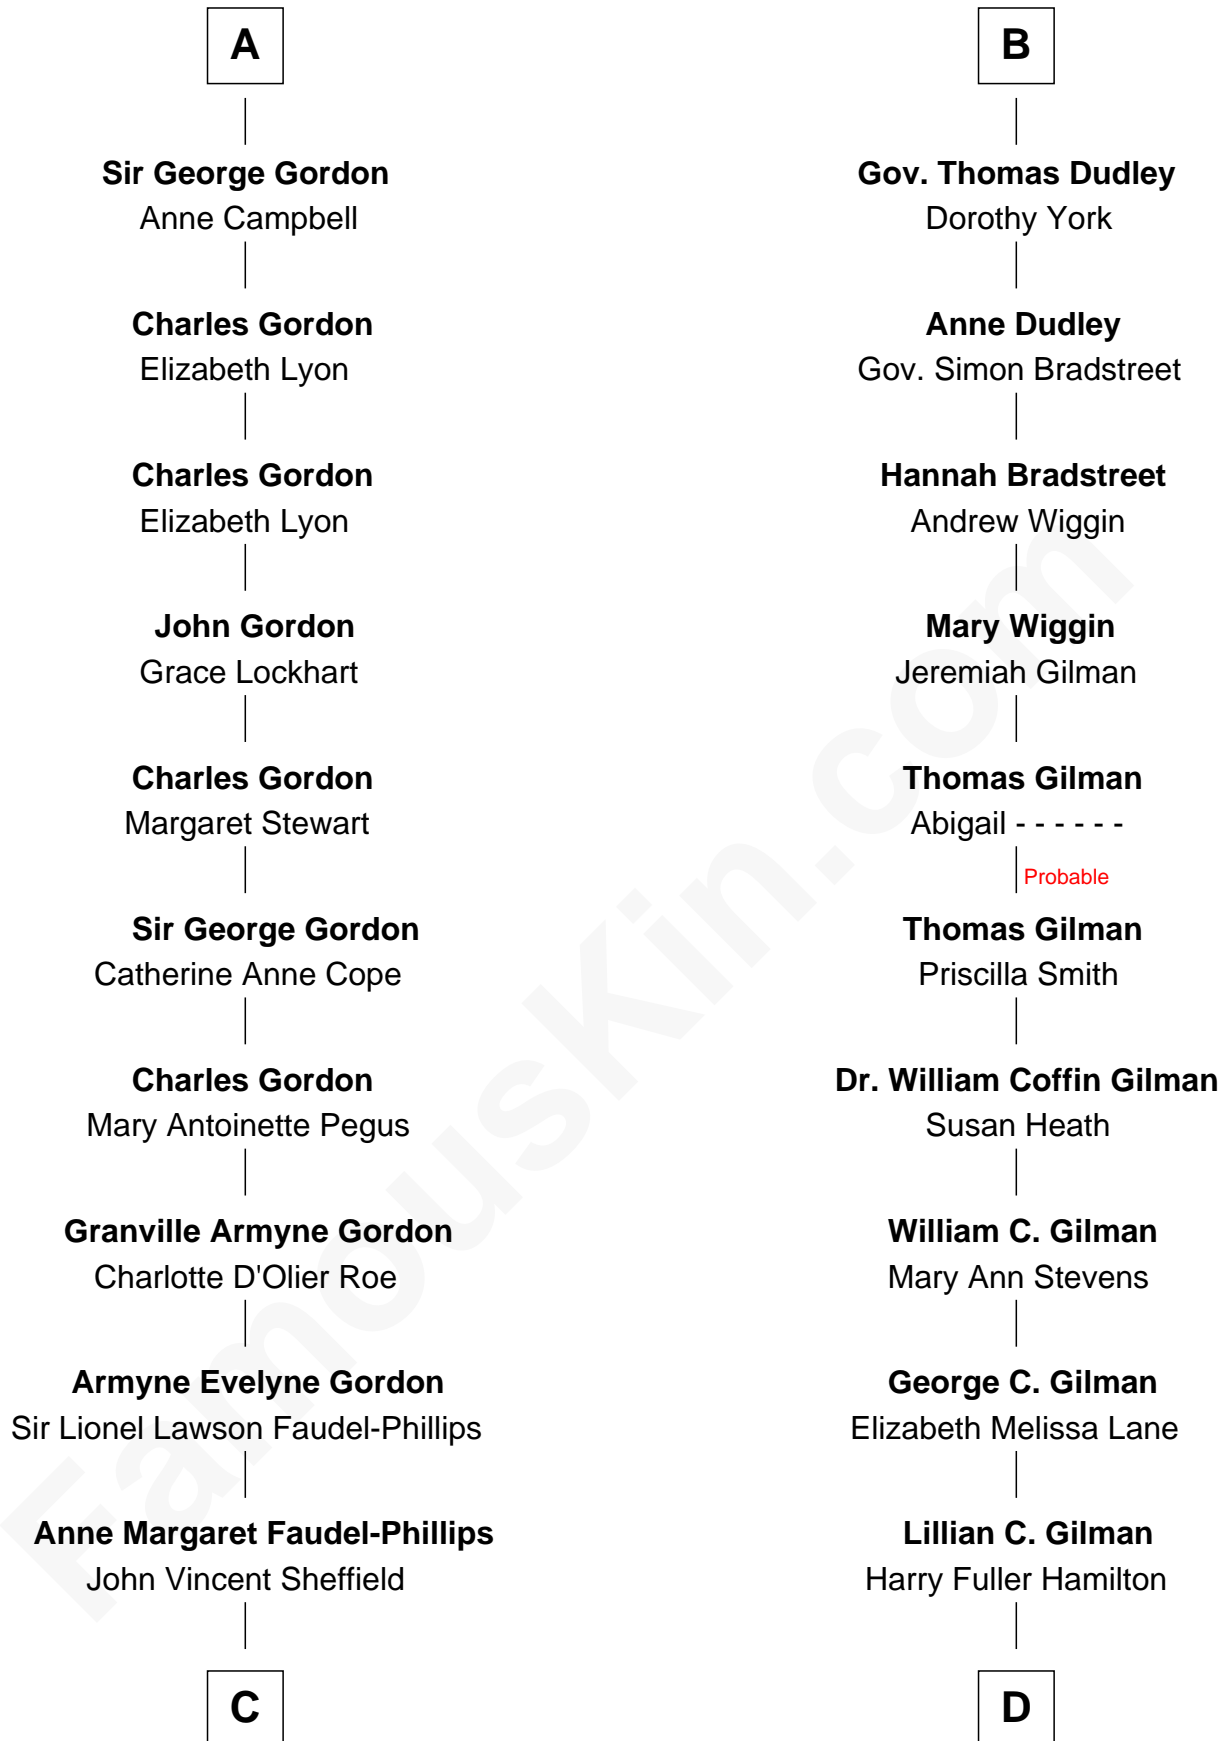

FamousKin.com

Relationship Chart of

Cara Delevingne

Fashion Model and Movie Actress

18th cousin 1 time removed of

George Hamilton

TV and Movie Actor

Sir Thomas de Holand

Alice Fitzalan

C

Jane Armyne Sheffield
Sir Jocelyn Edward Greville Stevens

Pandora Anne Stevens
Charles Hamar Delevingne

Cara Delevingne
Model and Actress

D

George William Hamilton
Anne Lucille Stevens

George Hamilton
TV and Movie Actor