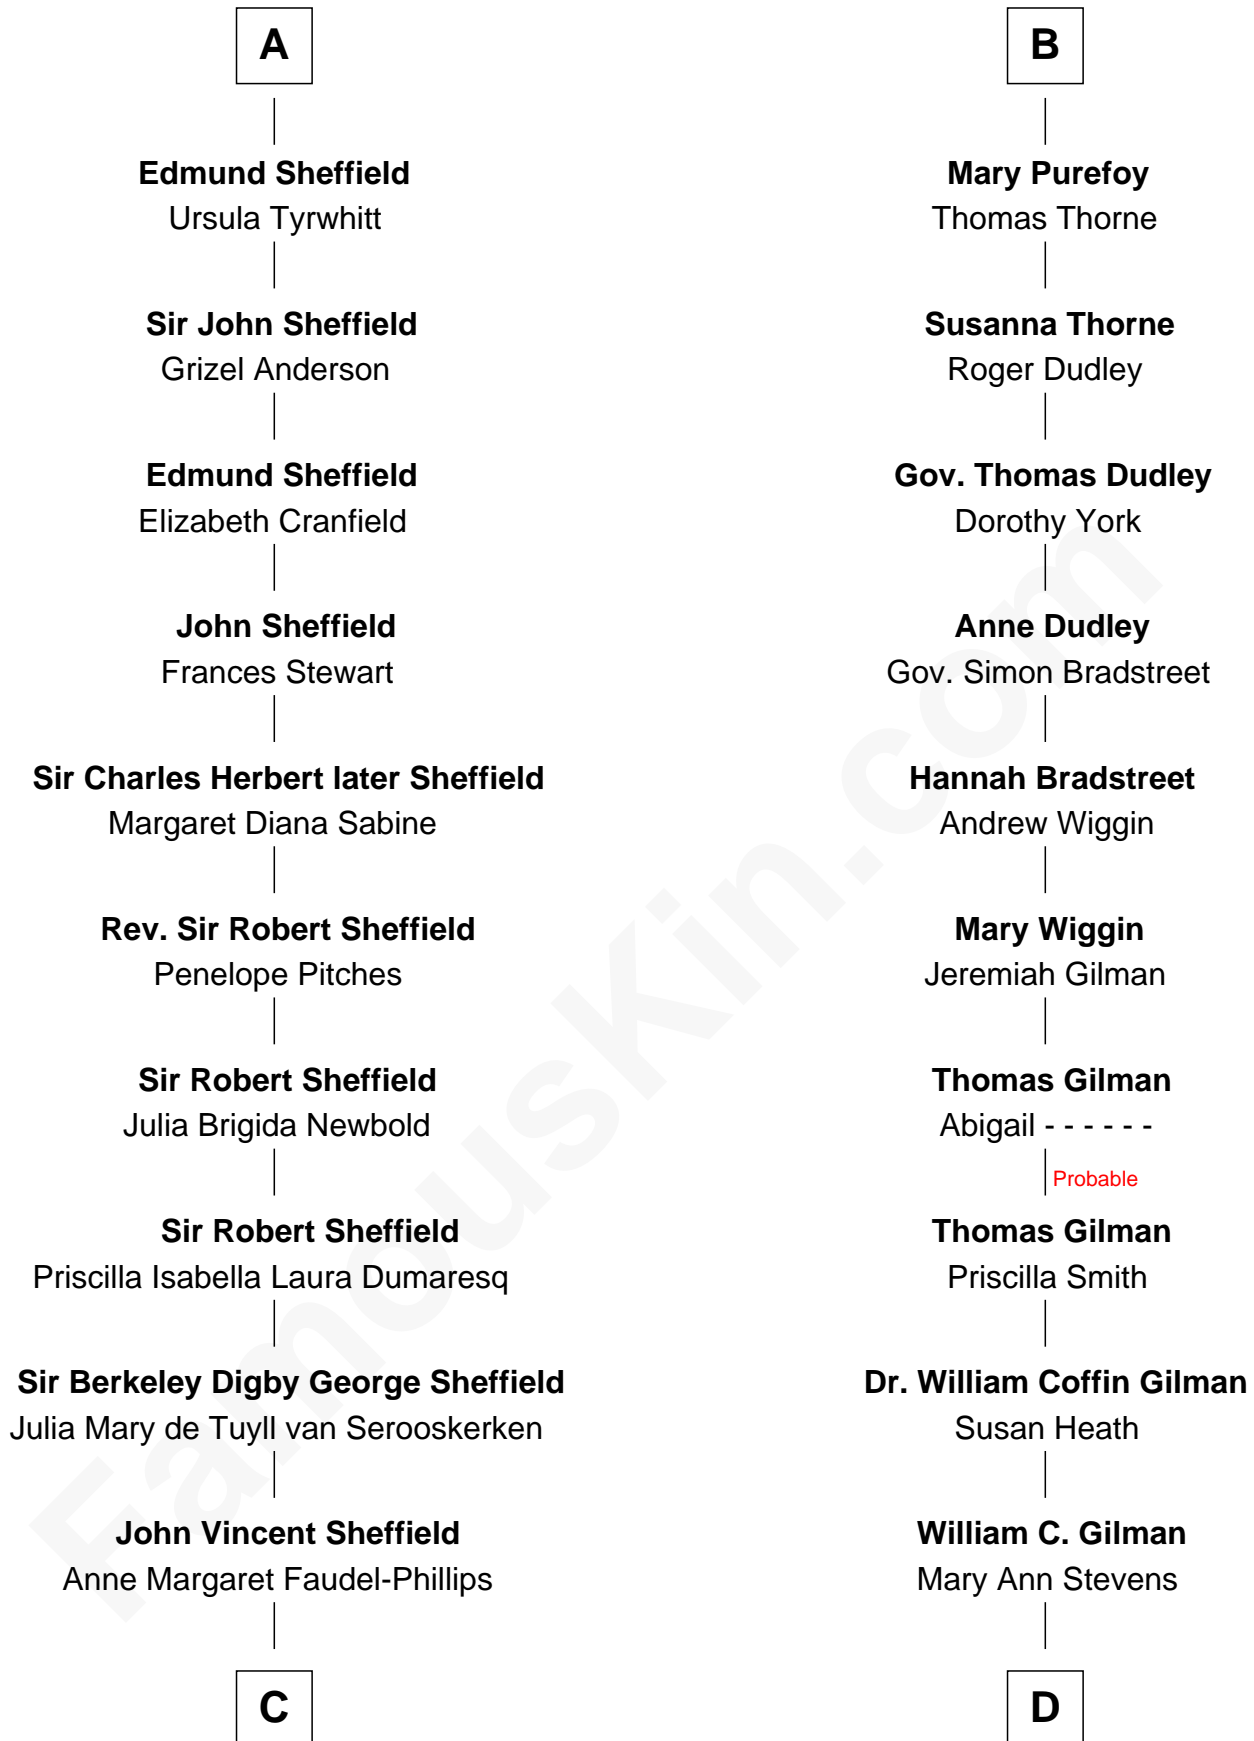

FamousKin.com

Relationship Chart of

Cara Delevingne

Fashion Model and Movie Actress

19th cousin 1 time removed of

George Hamilton
TV and Movie Actor

Sir John Howard
Alice de Bois

Sir Robert Howard
Margaret de Scales

Sir John Howard
Alice Tendring

Sir Robert Howard
Margaret Mowbray

Sir John Howard
Katherine Moleyns

Sir Thomas Howard
Agnes Tilney

Sir William Howard
Margaret Gamage

Douglas Howard
Sir John Sheffield

A

Joan Howard
Sir Peter de Brewes

Beatrice Brewes
Sir Hugh Shirley

Sir Ralph Shirley
Joan Basset

Beatrice Shirley
John Brome

Isabel Brome
John Denton

Alice Denton
Nicholas Purefoy

Edward Purefoy
Anne Fettiplace

B

C