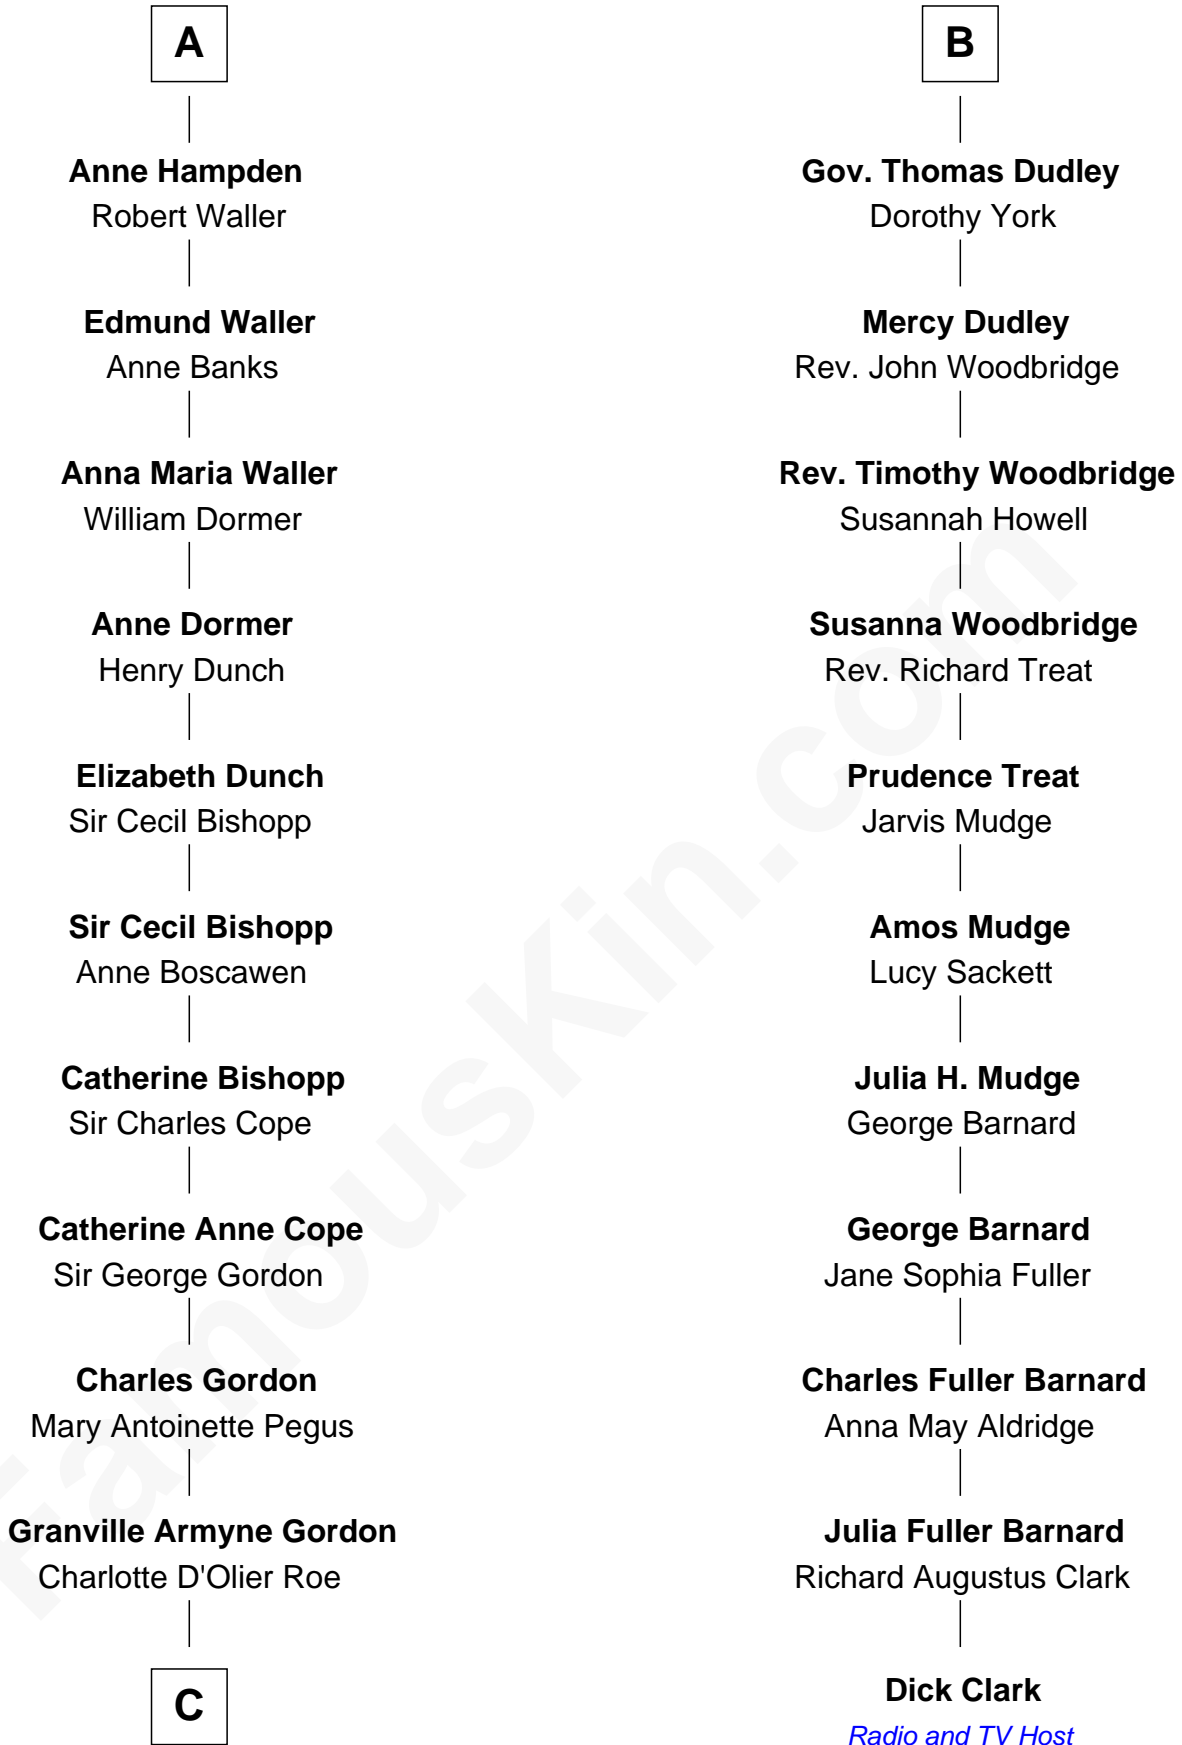

FamousKin.com

Relationship Chart of

Cara Delevingne

Fashion Model and Movie Actress

17th cousin 4 times removed of

Dick Clark

Radio and TV Host

Sir Walter Blount

Sir John Sutton

Cecily Grey

Sir Henry Dudley

----- Ashton

Probable

Roger Dudley

Susanna Thorne

B