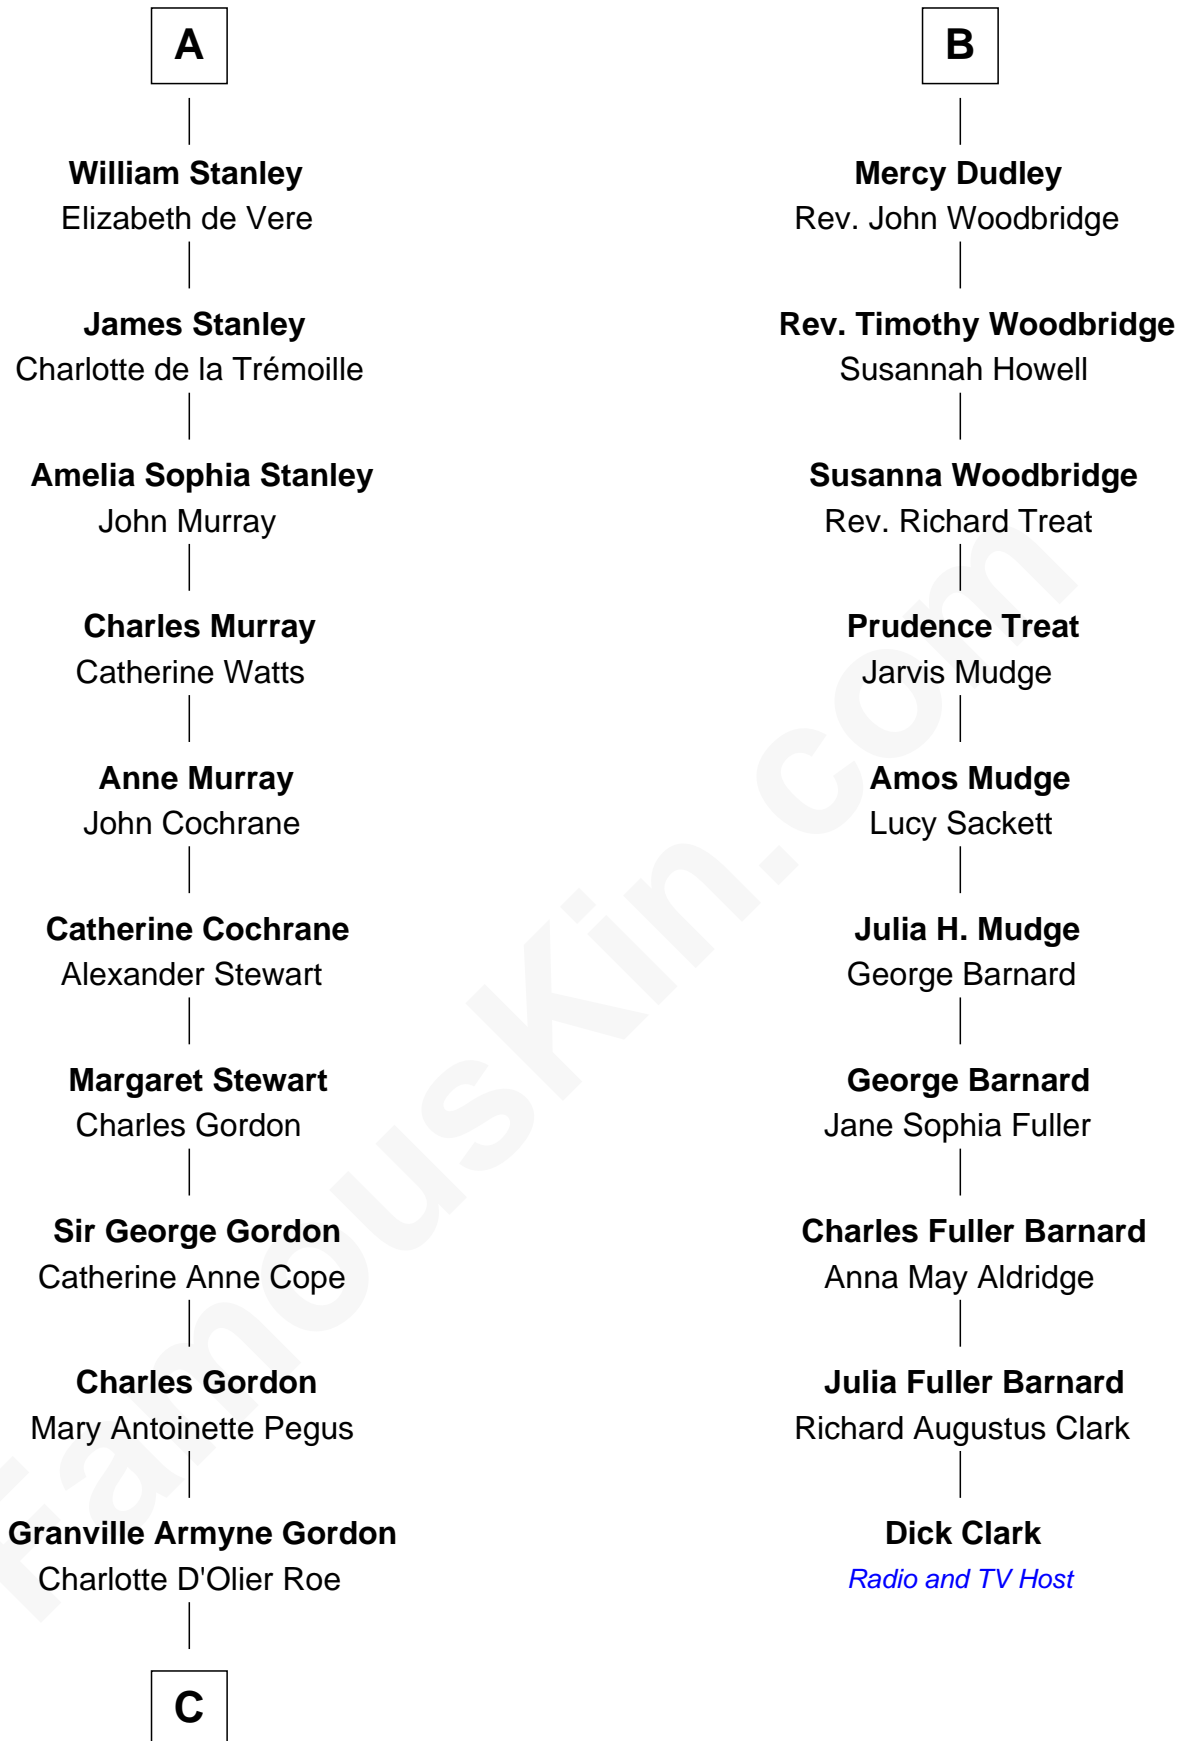

FamousKin.com

Relationship Chart of

Cara Delevingne

Fashion Model and Movie Actress

16th cousin 5 times removed of

Dick Clark

Radio and TV Host

C

Armyne Evelyne Gordon

Sir Lionel Lawson Faudel-Phillips

Anne Margaret Faudel-Phillips

John Vincent Sheffield

Jane Armyne Sheffield

Sir Jocelyn Edward Greville Stevens

Pandora Anne Stevens

Charles Hamar Delevingne

Cara Delevingne

Model and Actress