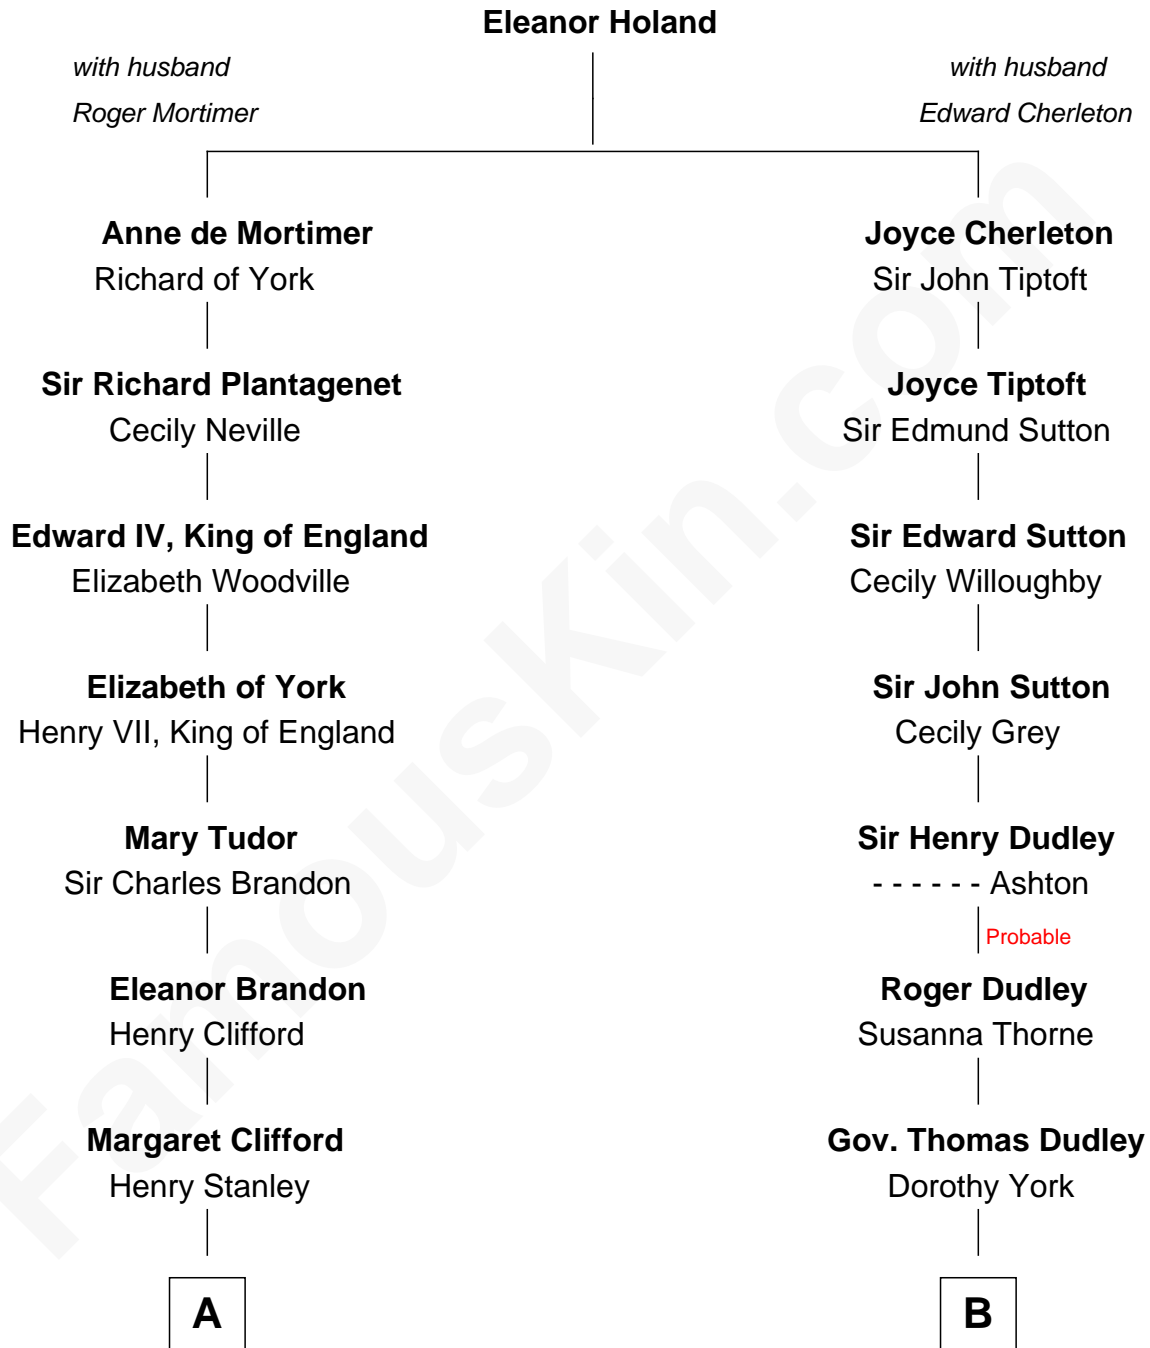

FamousKin.com

Relationship Chart of

Cara Delevingne

Fashion Model and Movie Actress

16th cousin 5 times removed of

Dick Clark

Radio and TV Host

C

Armyne Evelyne Gordon

Sir Lionel Lawson Faudel-Phillips

Anne Margaret Faudel-Phillips

John Vincent Sheffield

Jane Armyne Sheffield

Sir Jocelyn Edward Greville Stevens

Pandora Anne Stevens

Charles Hamar Delevingne

Cara Delevingne

Model and Actress