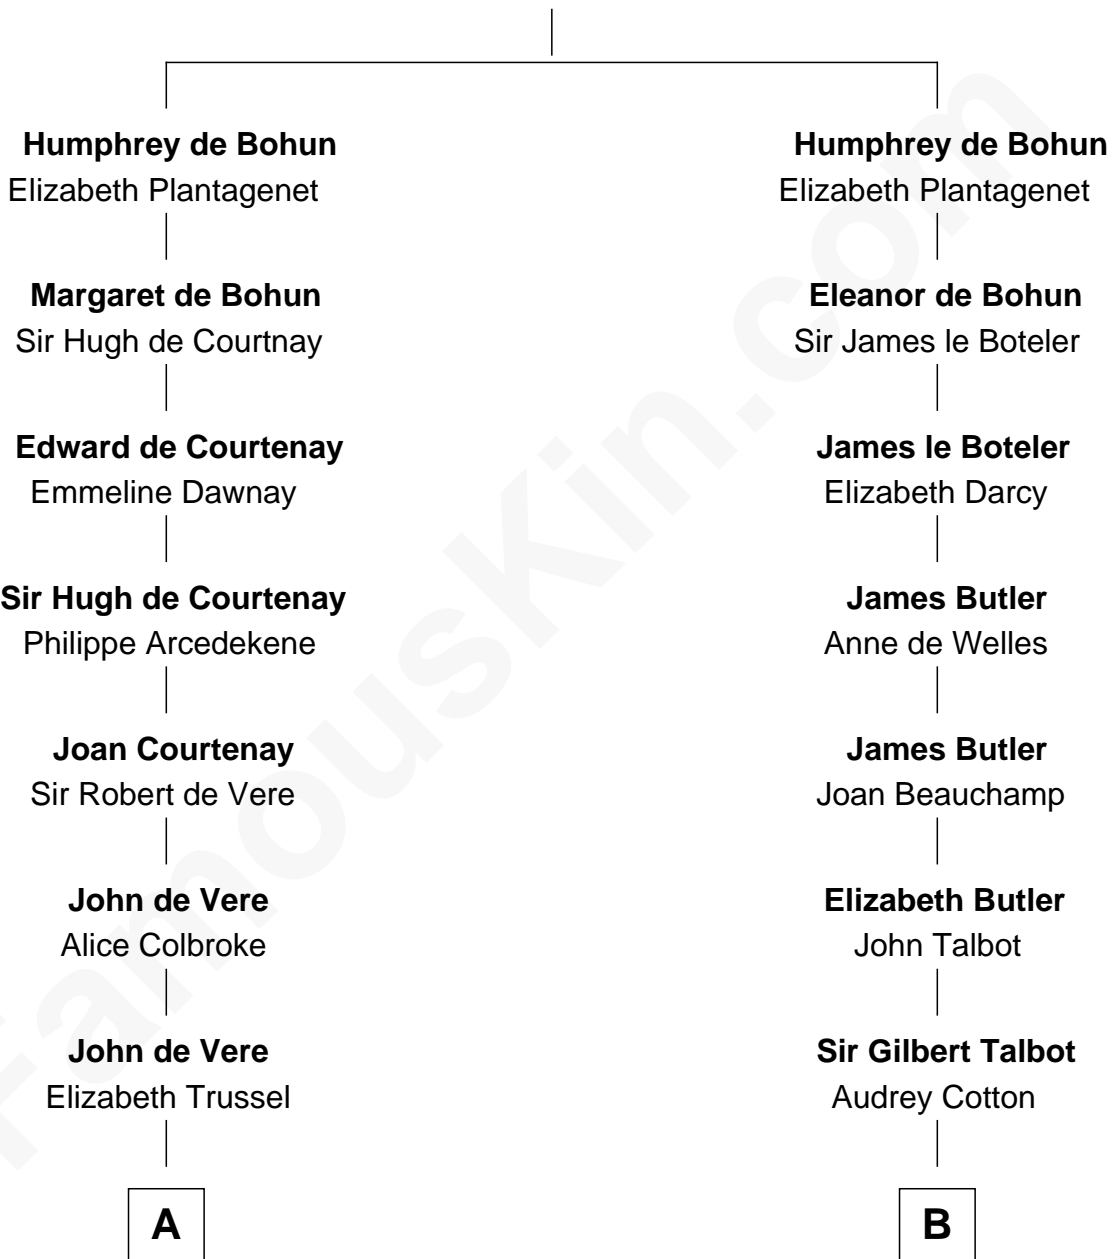

## Relationship Chart of

### Cara Delevingne

*Fashion Model and Movie Actress*

21st cousin of

### Dick Clark

*Radio and TV Host*

**Humphrey de Bohun**

Maud de Fiennes

**C**

**Sir Berkeley Digby George Sheffield**  
Julia Mary de Tuyll van Serooskerken

**John Vincent Sheffield**  
Anne Margaret Faudel-Phillips

**Jane Armyne Sheffield**  
Sir Jocelyn Edward Greville Stevens

**Pandora Anne Stevens**  
Charles Hamar Delevingne

**Cara Delevingne**  
*Model and Actress*

**D**

**Julia H. Mudge**  
George Barnard

**George Barnard**  
Jane Sophia Fuller