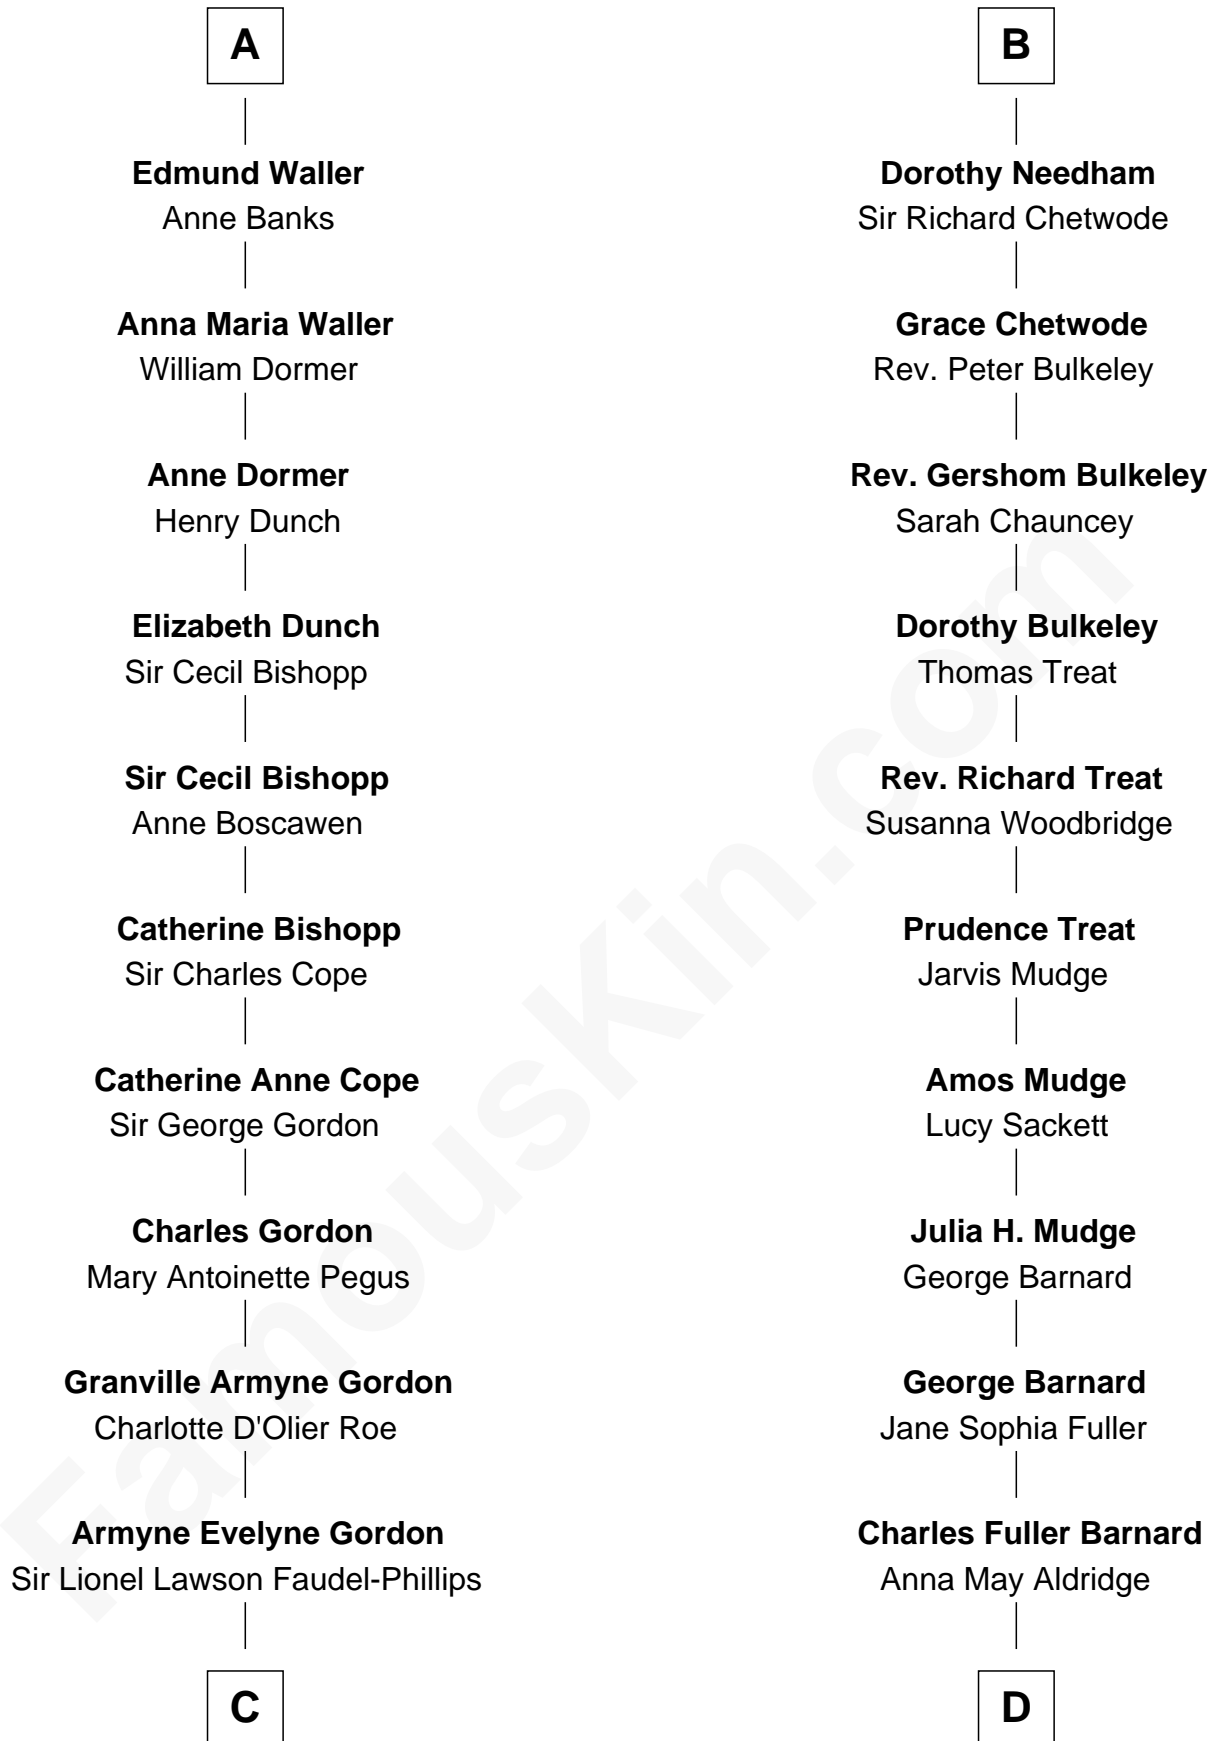

FamousKin.com

Relationship Chart of

Cara Delevingne

Fashion Model and Movie Actress

18th cousin 2 times removed of

Dick Clark

Radio and TV Host

Sir Baldwin Freville

Joyce de Botetourte

C

Anne Margaret Faudel-Phillips

John Vincent Sheffield

Jane Armyne Sheffield

Sir Jocelyn Edward Greville Stevens

Pandora Anne Stevens

Charles Hamar Delevingne