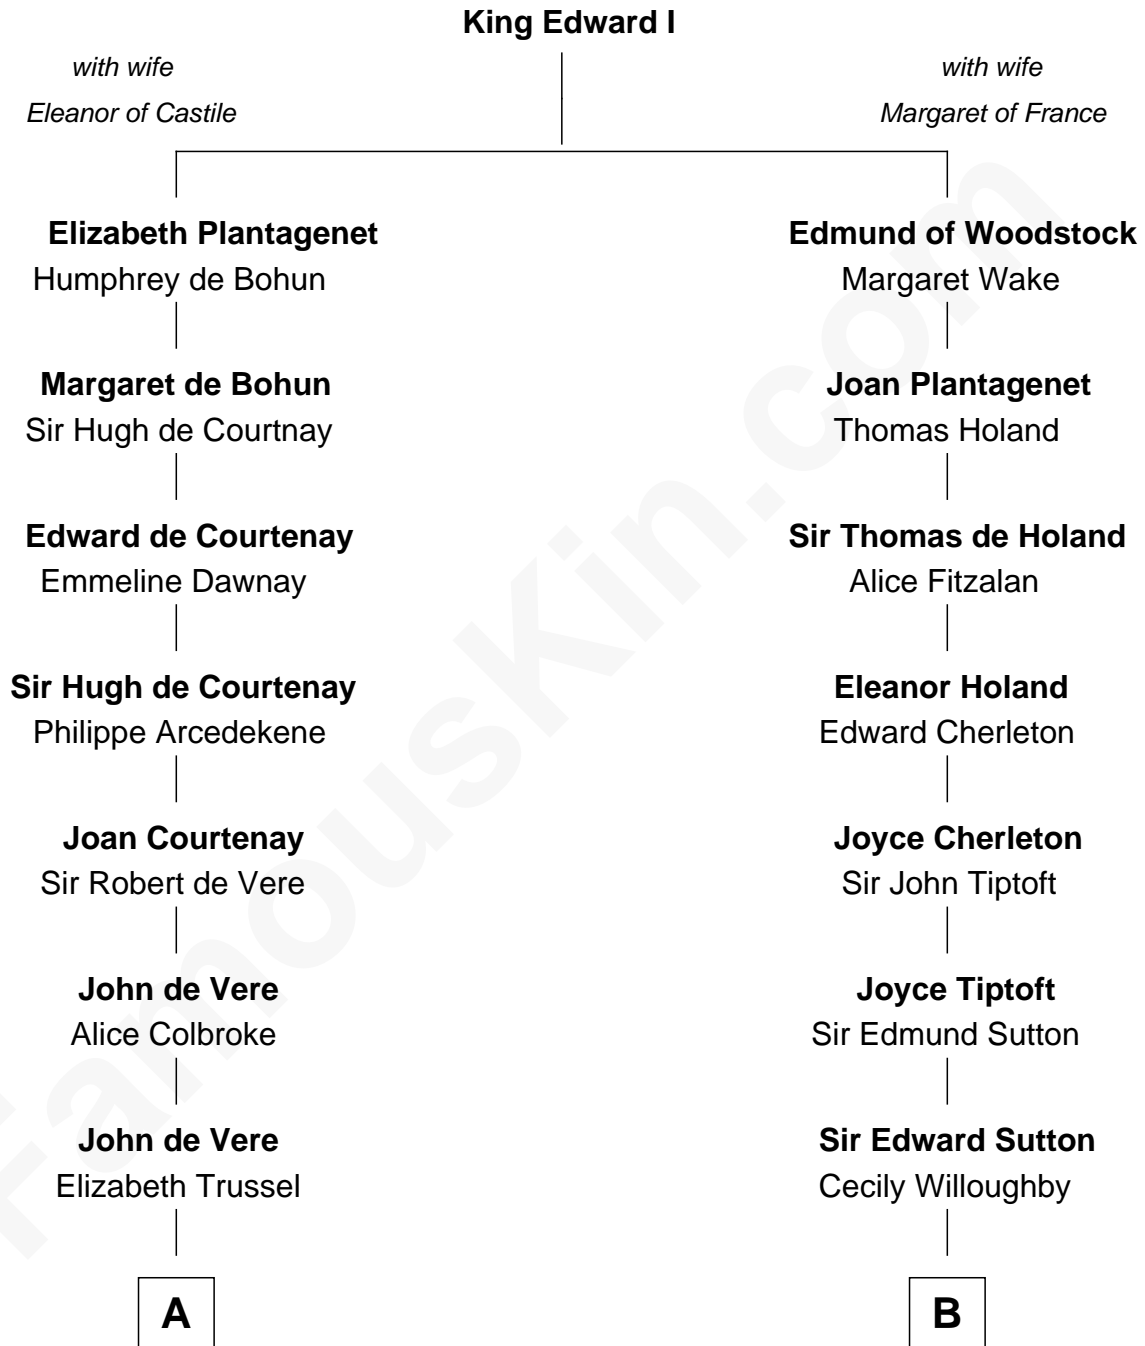

FamousKin.com

Relationship Chart of

Cara Delevingne

Fashion Model and Movie Actress

20th cousin 1 time removed of

Dick Clark

Radio and TV Host

C

Sir Berkeley Digby George Sheffield
Julia Mary de Tuyll van Serooskerken

John Vincent Sheffield
Anne Margaret Faudel-Phillips

Jane Armyne Sheffield
Sir Jocelyn Edward Greville Stevens

Pandora Anne Stevens
Charles Hamar Delevingne