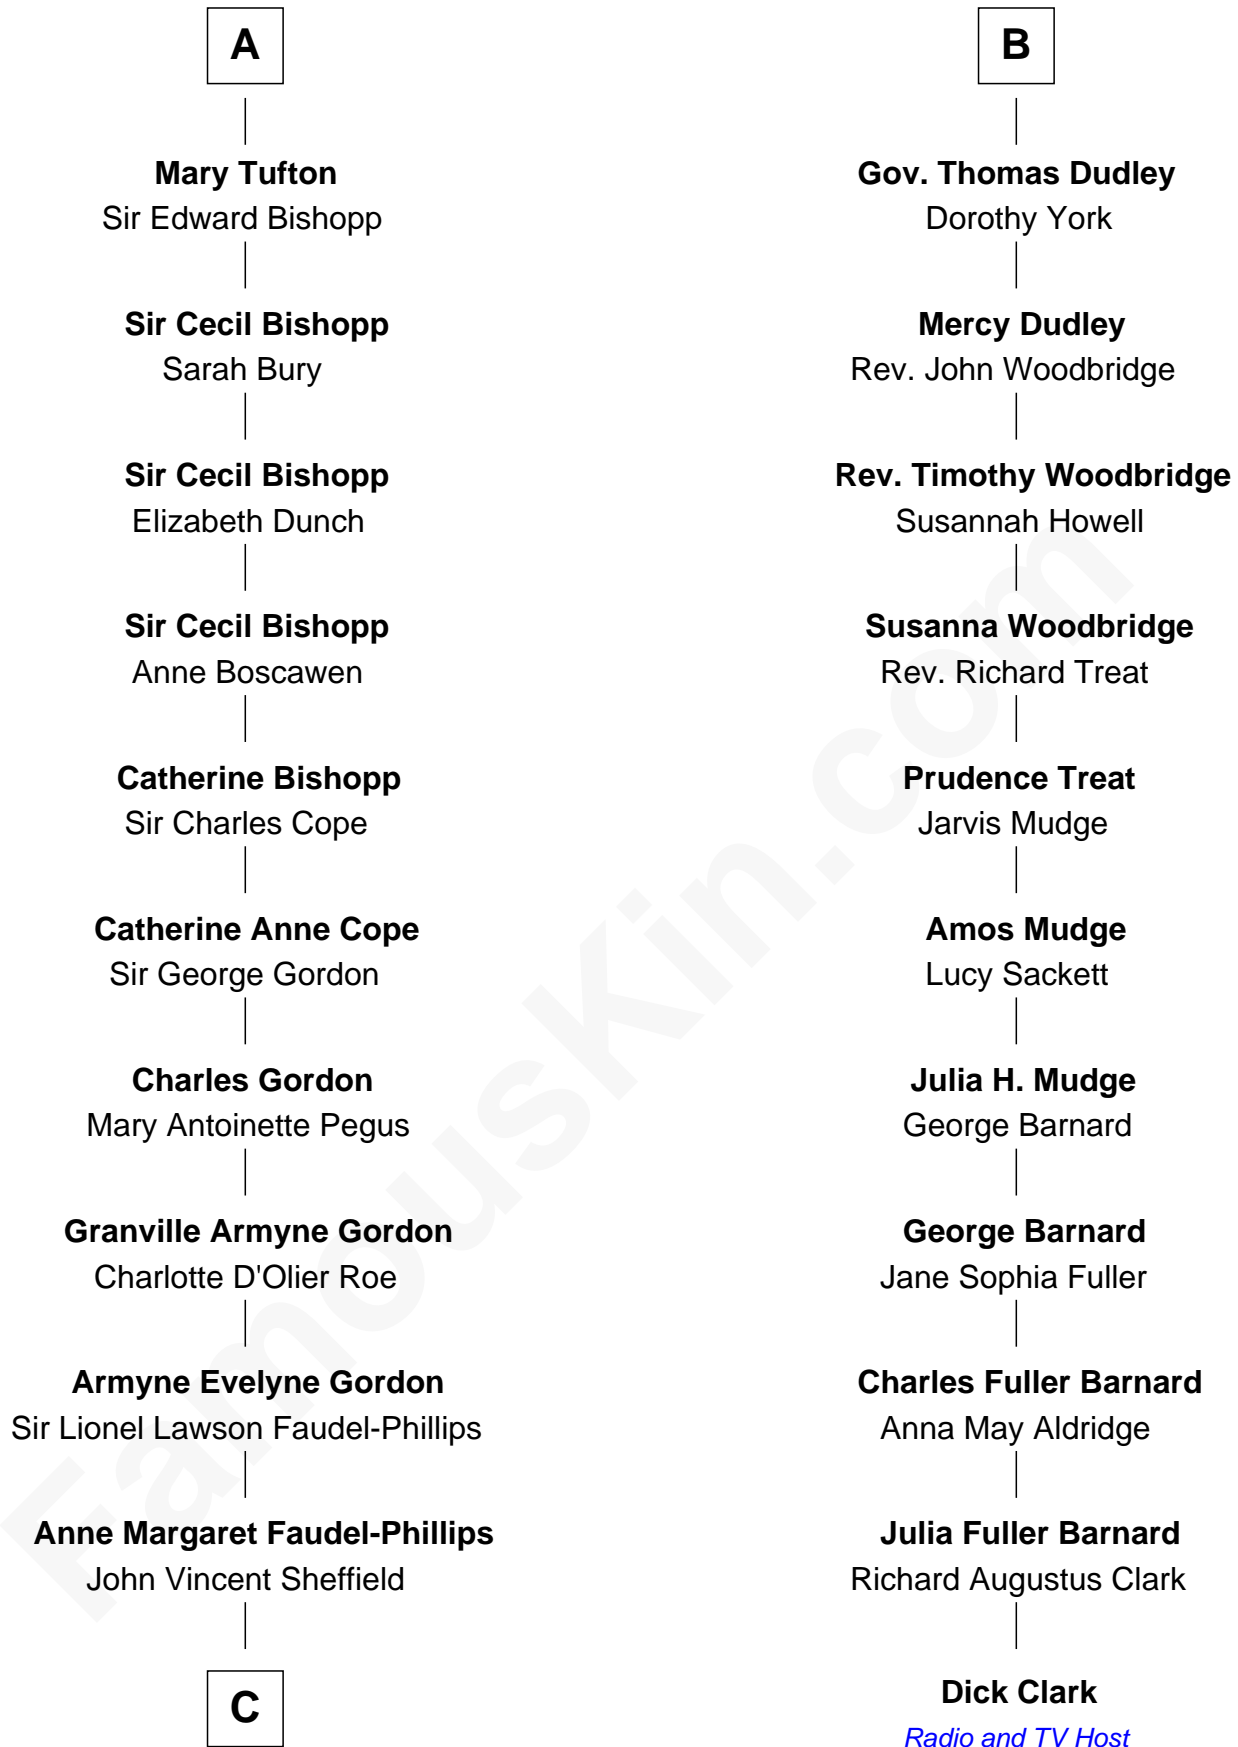

FamousKin.com

Relationship Chart of

Cara Delevingne

Fashion Model and Movie Actress

17th cousin 2 times removed of

Dick Clark

Radio and TV Host

Sir Reynold Grey

Margaret de Ros

C

—
Jane Armyne Sheffield

Sir Jocelyn Edward Greville Stevens

—
Pandora Anne Stevens

Charles Hamar Delevingne

—
Cara Delevingne

Model and Actress