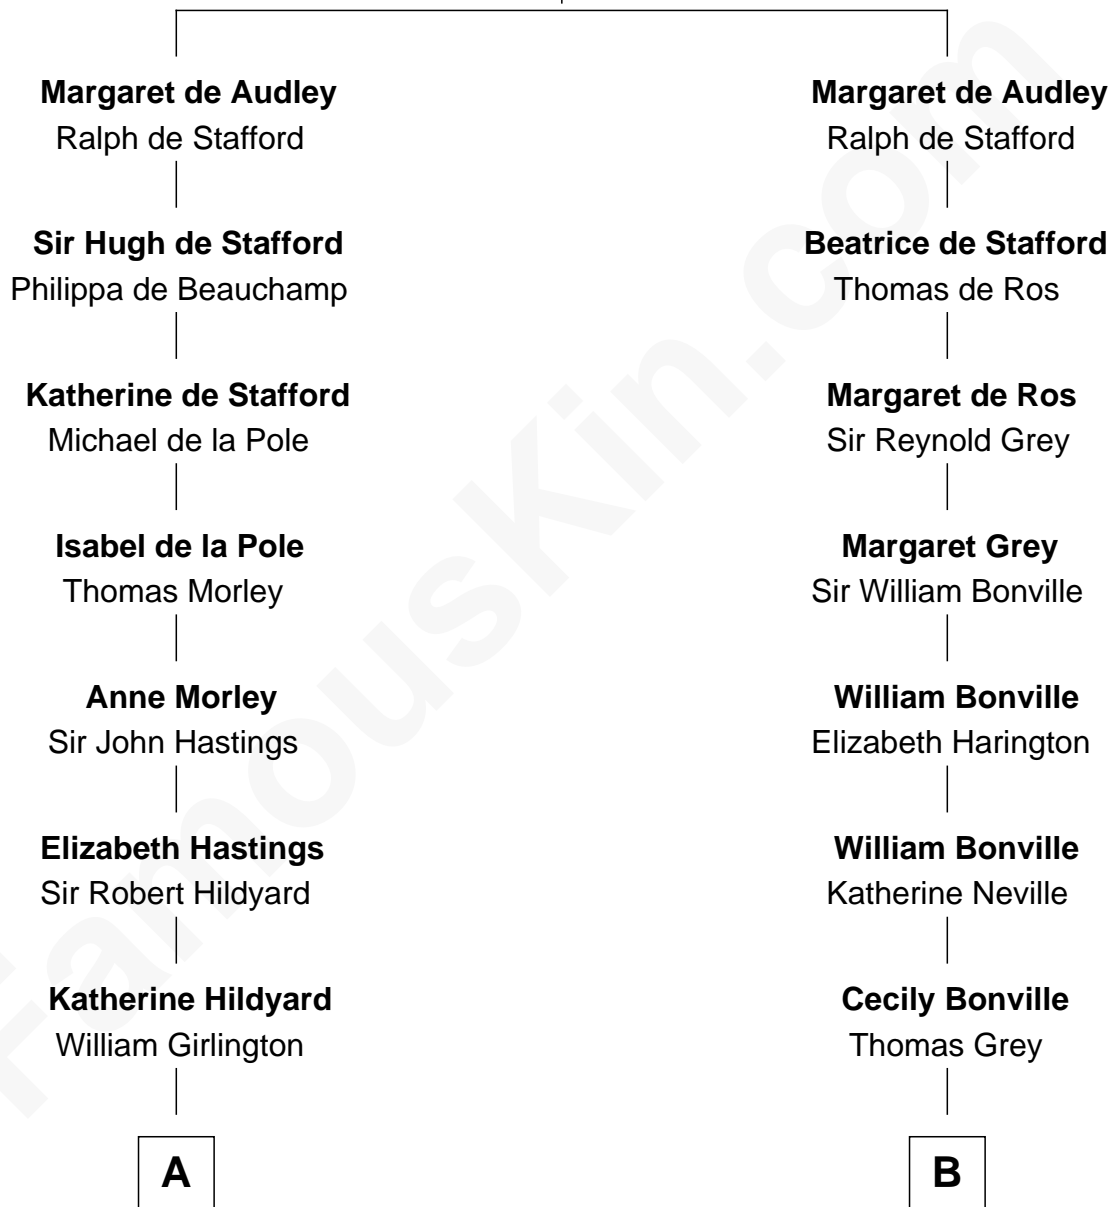

FamousKin.com

Relationship Chart of

Cara Delevingne

Fashion Model and Movie Actress

20th cousin 1 time removed of

Dick Clark

Radio and TV Host

Hugh de Audley

Margaret de Clare

C

Sir Berkeley Digby George Sheffield
Julia Mary de Tuyll van Serooskerken

John Vincent Sheffield
Anne Margaret Faudel-Phillips

Jane Armyne Sheffield
Sir Jocelyn Edward Greville Stevens

Pandora Anne Stevens
Charles Hamar Delevingne

Cara Delevingne
Model and Actress

D

George Barnard
Jane Sophia Fuller

Charles Fuller Barnard
Anna May Aldridge

Julia Fuller Barnard
Richard Augustus Clark

Dick Clark
Radio and TV Host