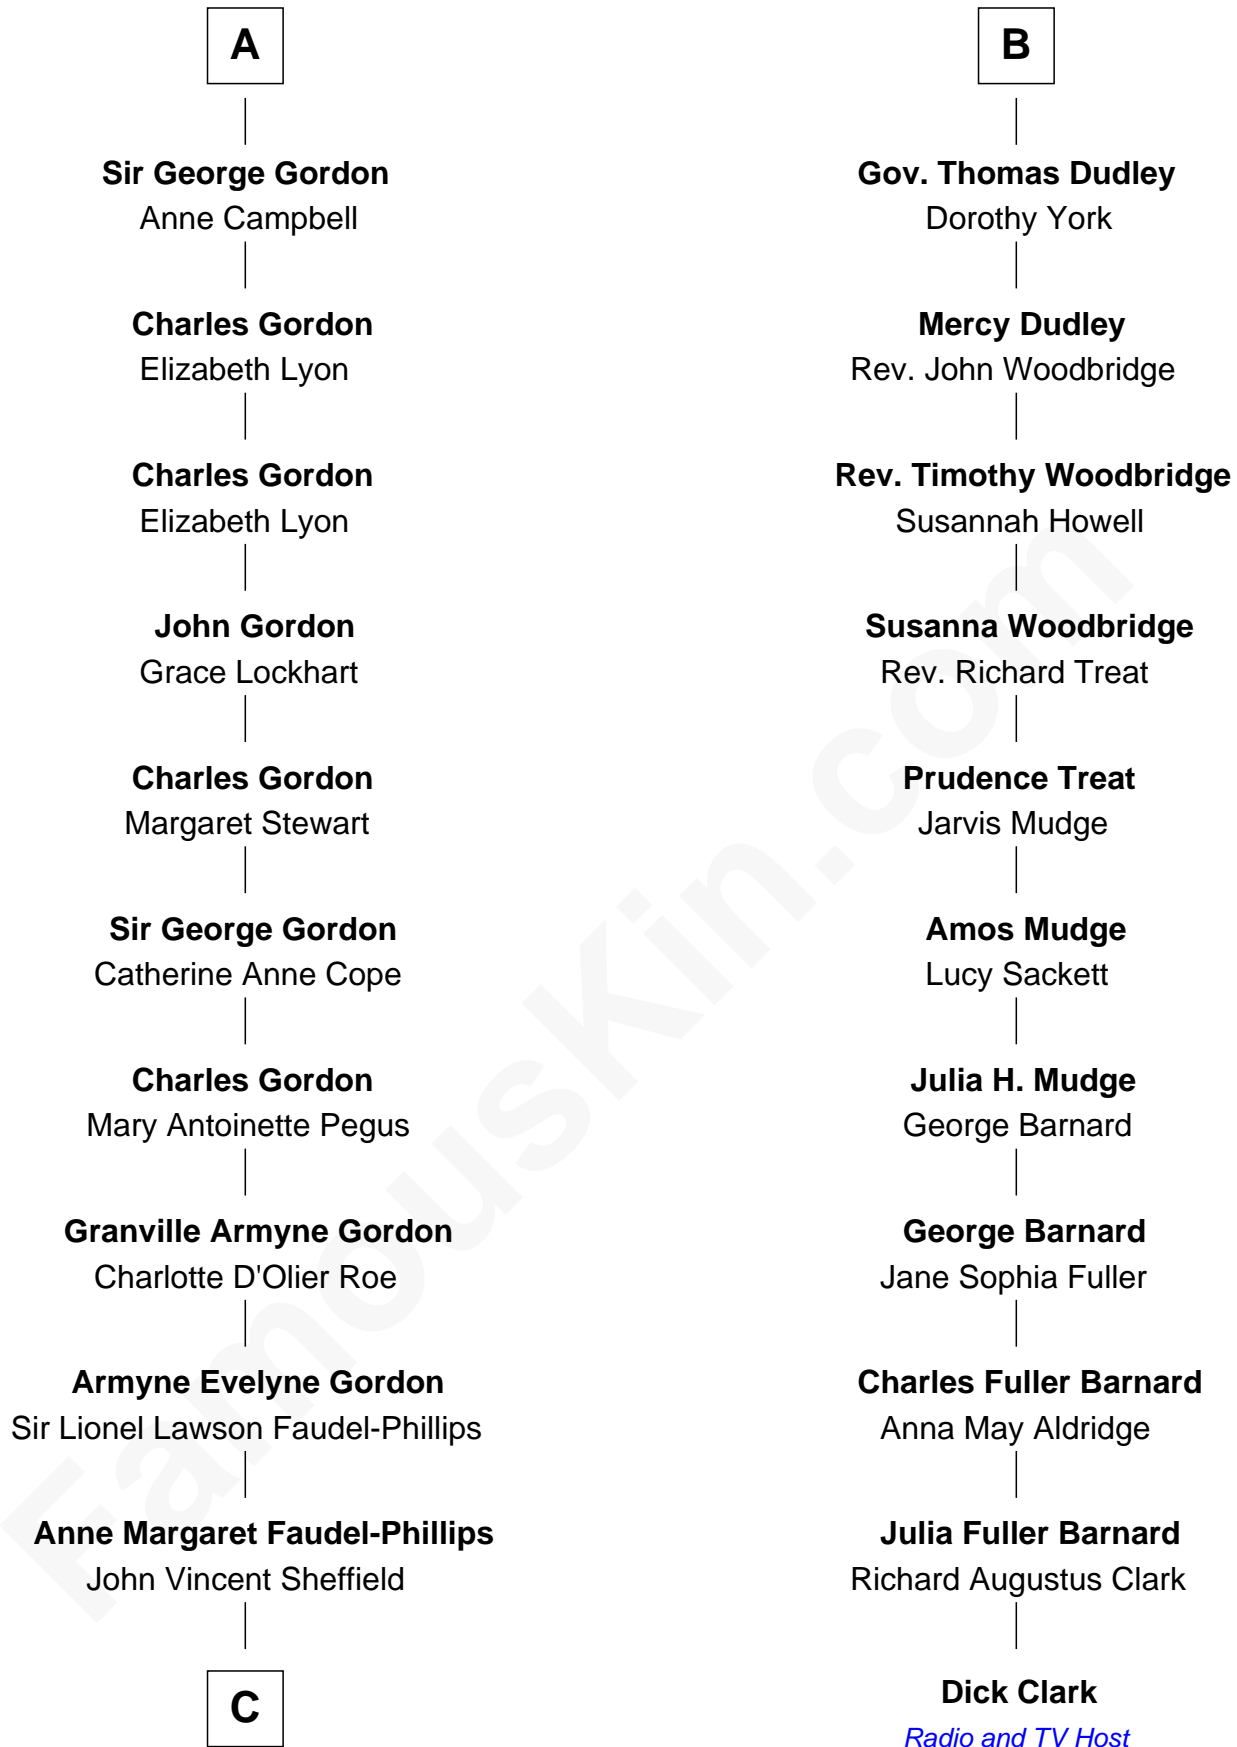

## Relationship Chart of

### Cara Delevingne

*Fashion Model and Movie Actress*

17th cousin 2 times removed of

### Dick Clark

*Radio and TV Host*

**Sir Thomas de Holand**

Alice Fitzalan

**C**

**Jane Armyne Sheffield**

Sir Jocelyn Edward Greville Stevens

**Pandora Anne Stevens**

Charles Hamar Delevingne

**Cara Delevingne**

*Model and Actress*

FamousKin.com