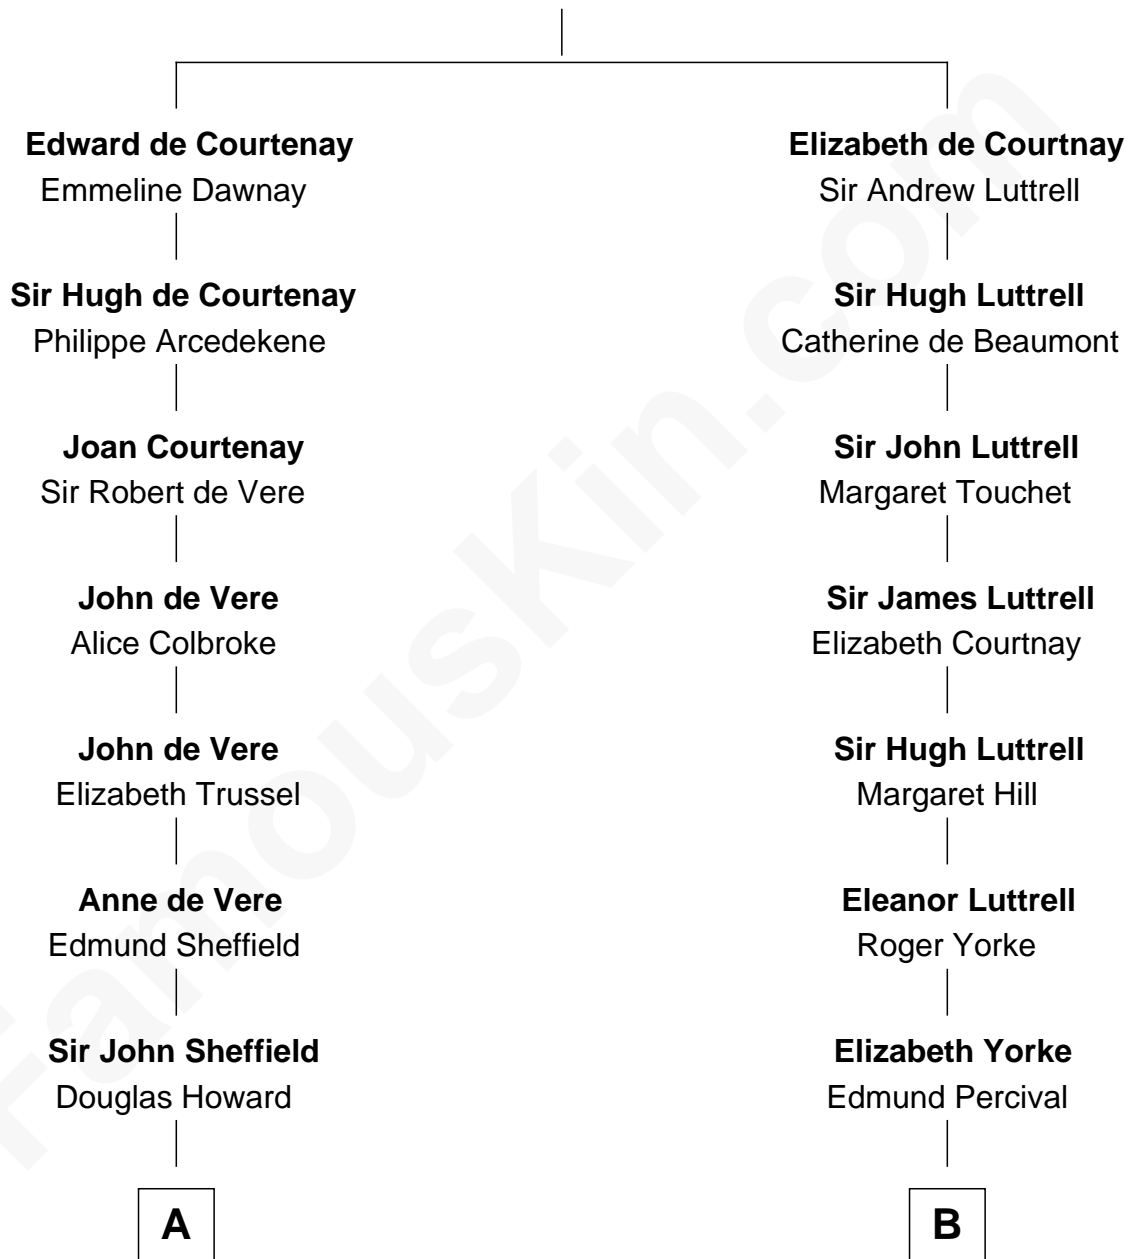

## Relationship Chart of

### Cara Delevingne

*Fashion Model and Movie Actress*

19th cousin 1 time removed of

### James Spader

*TV and Movie Actor*

**Sir Hugh de Courtenay**

Margaret de Bohun

**C**

**Jane Armyne Sheffield**  
Sir Jocelyn Edward Greville Stevens

**Pandora Anne Stevens**  
Charles Hamar Delevingne

**Cara Delevingne**  
*Model and Actress*