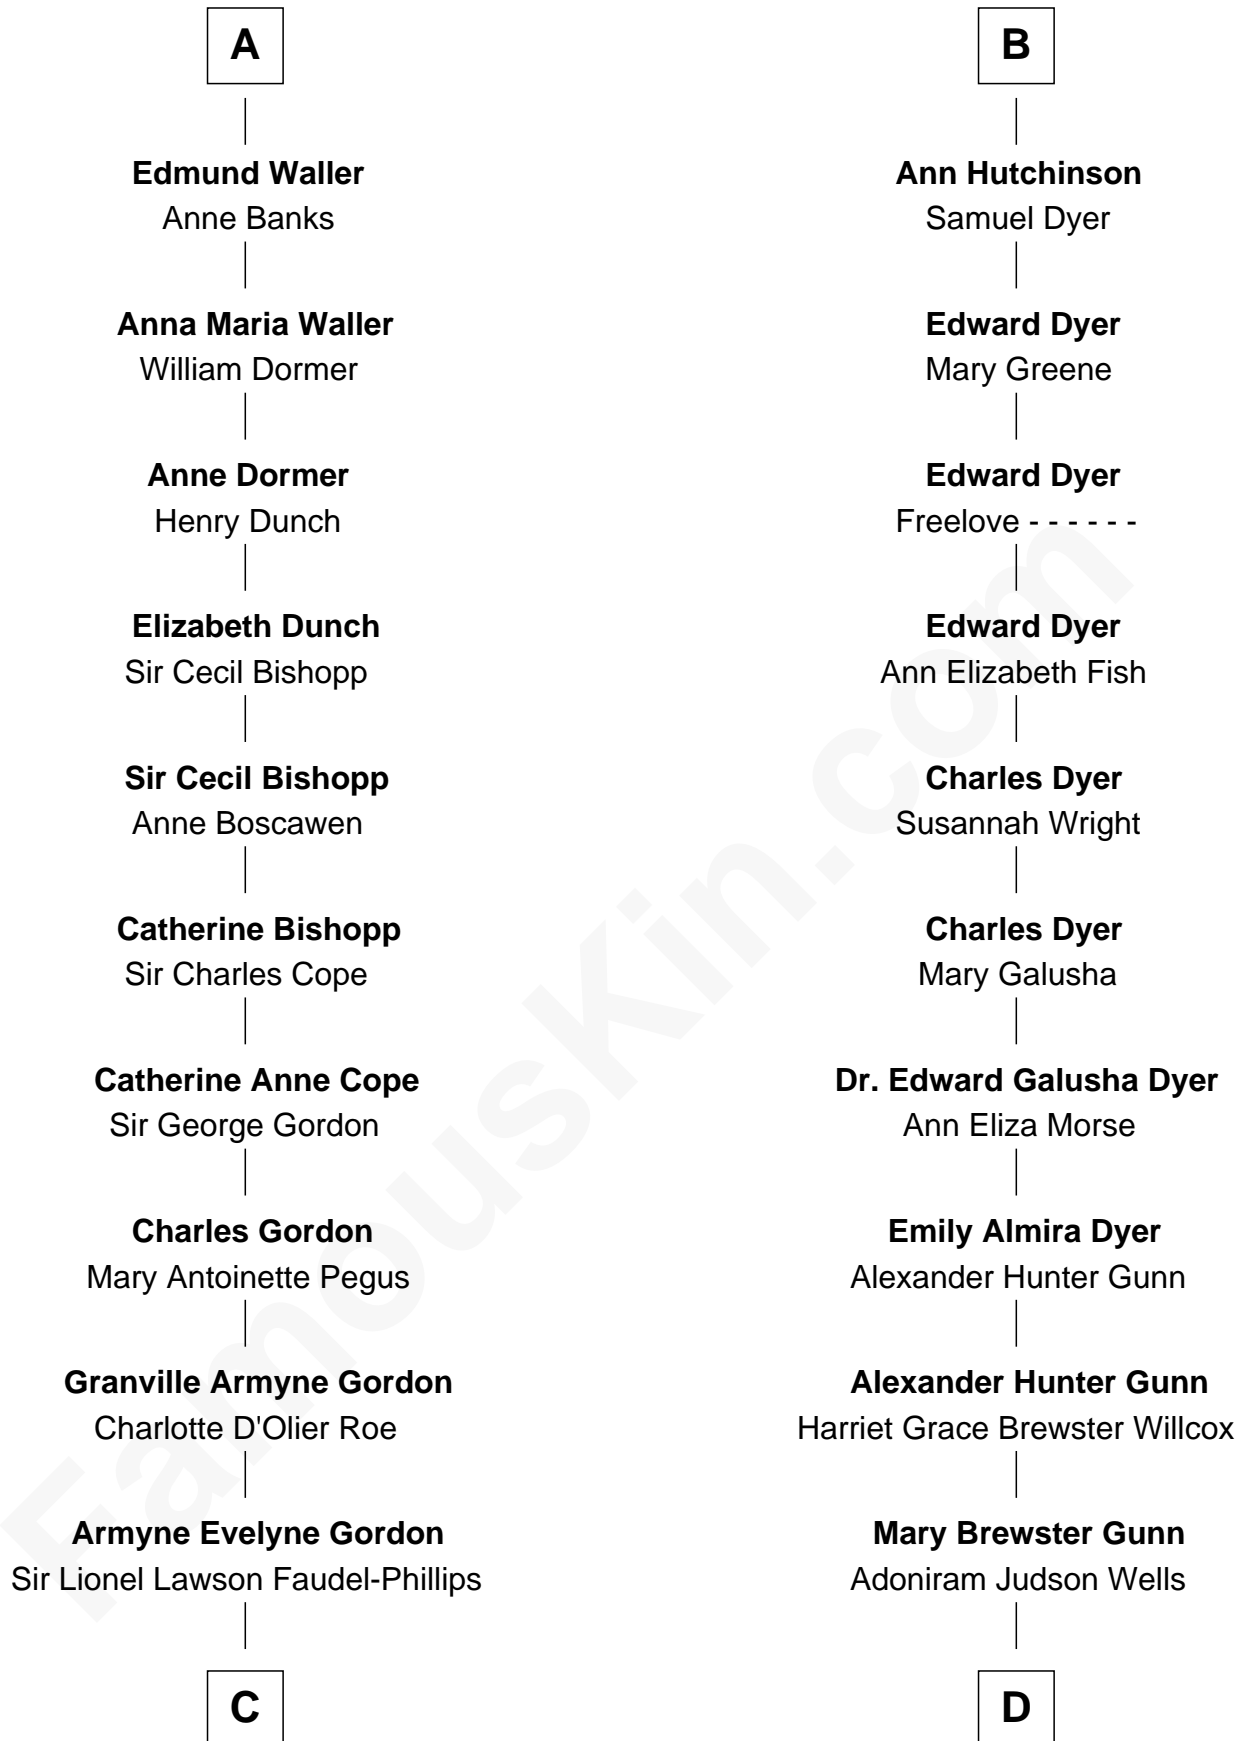

FamousKin.com

Relationship Chart of

Cara Delevingne

Fashion Model and Movie Actress

18th cousin 2 times removed of

Elisabeth Shue

TV and Movie Actress

Sir Hugh Willoughby

Margaret Freville

C

Anne Margaret Faudel-Phillips

John Vincent Sheffield

Jane Armyne Sheffield

Sir Jocelyn Edward Greville Stevens

Pandora Anne Stevens

Charles Hamar Delevingne

Cara Delevingne

Model and Actress

D

Anne Brewster Wells

James William Shue

Elisabeth Shue

TV and Movie Actress