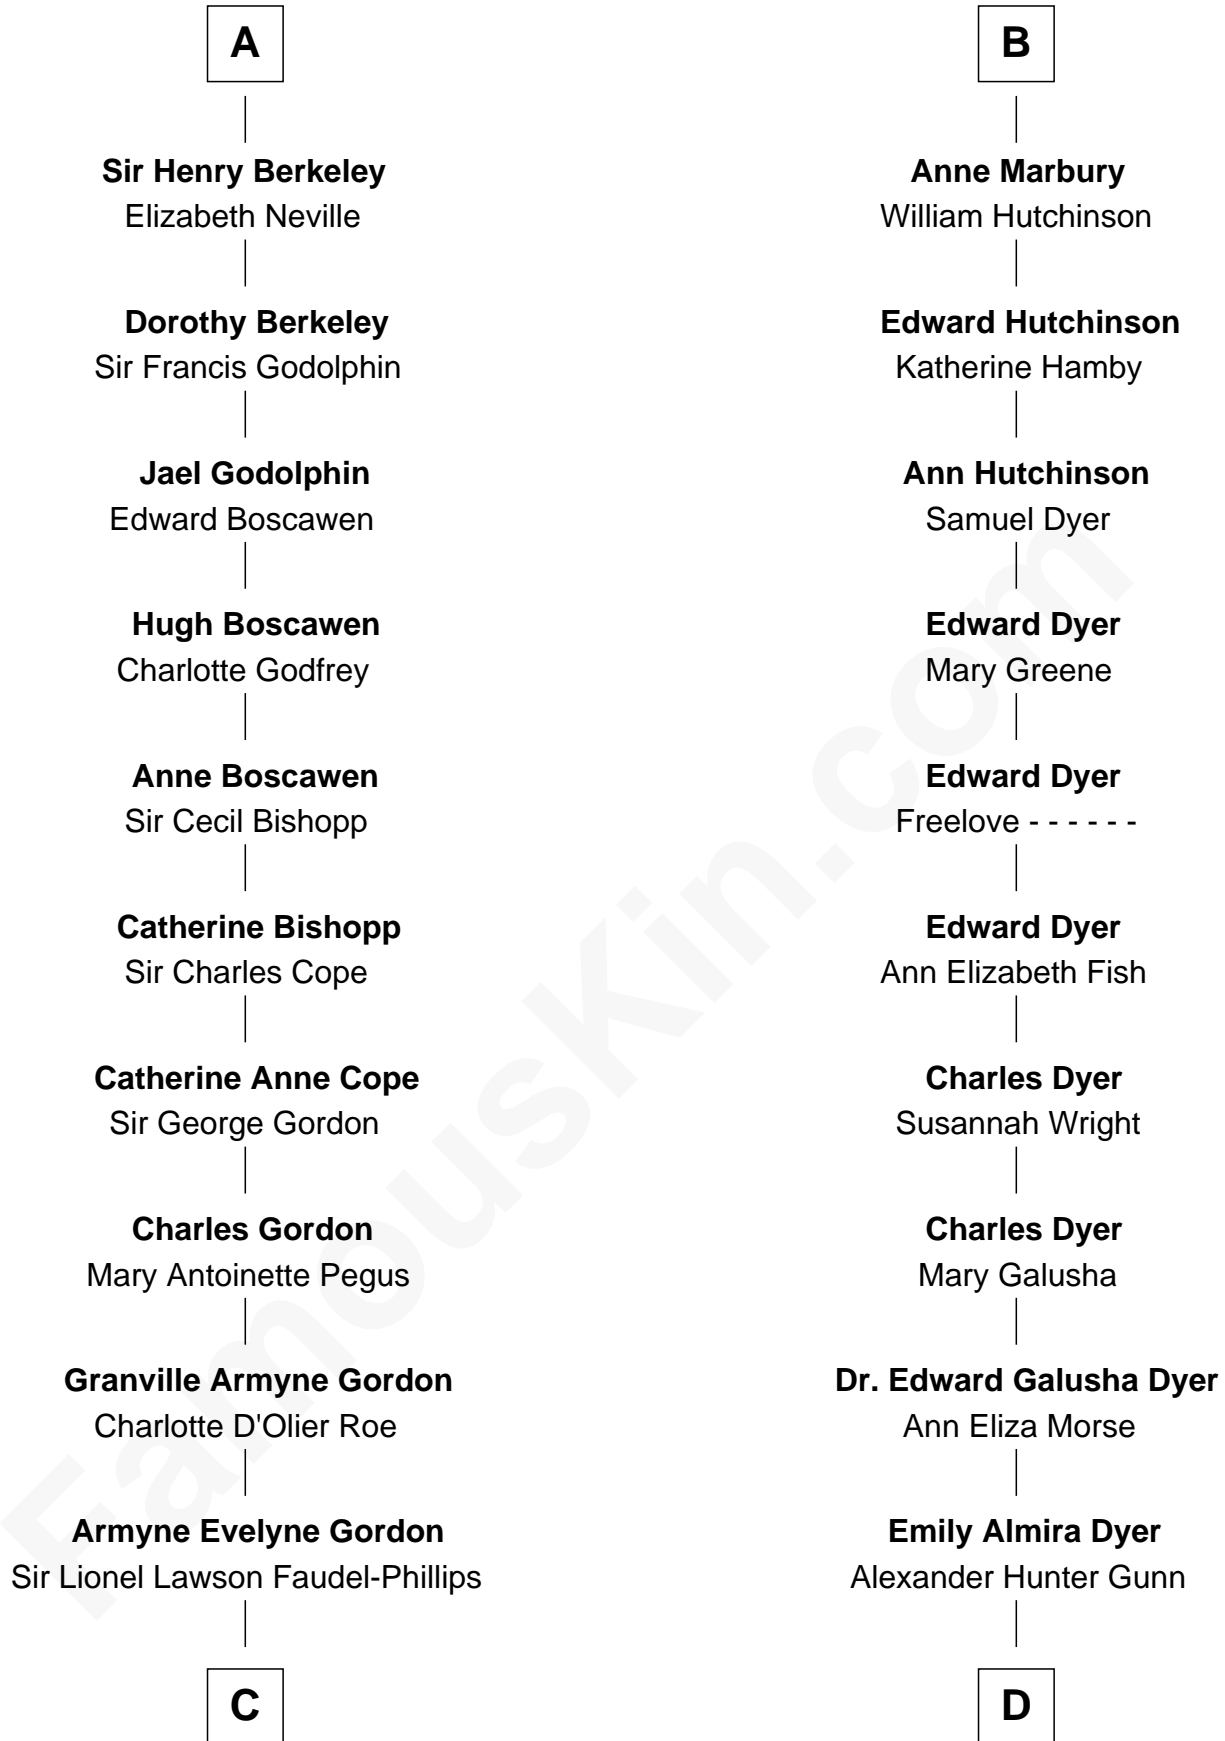

FamousKin.com Relationship Chart of

Cara Delevingne

Fashion Model and Movie Actress

20th cousin of

Elisabeth Shue

TV and Movie Actress

Robert de Ferrers
Margaret Despencer

C

Anne Margaret Faudel-Phillips

John Vincent Sheffield

Jane Armyne Sheffield

Sir Jocelyn Edward Greville Stevens

Pandora Anne Stevens

Charles Hamar Delevingne

Cara Delevingne

Model and Actress