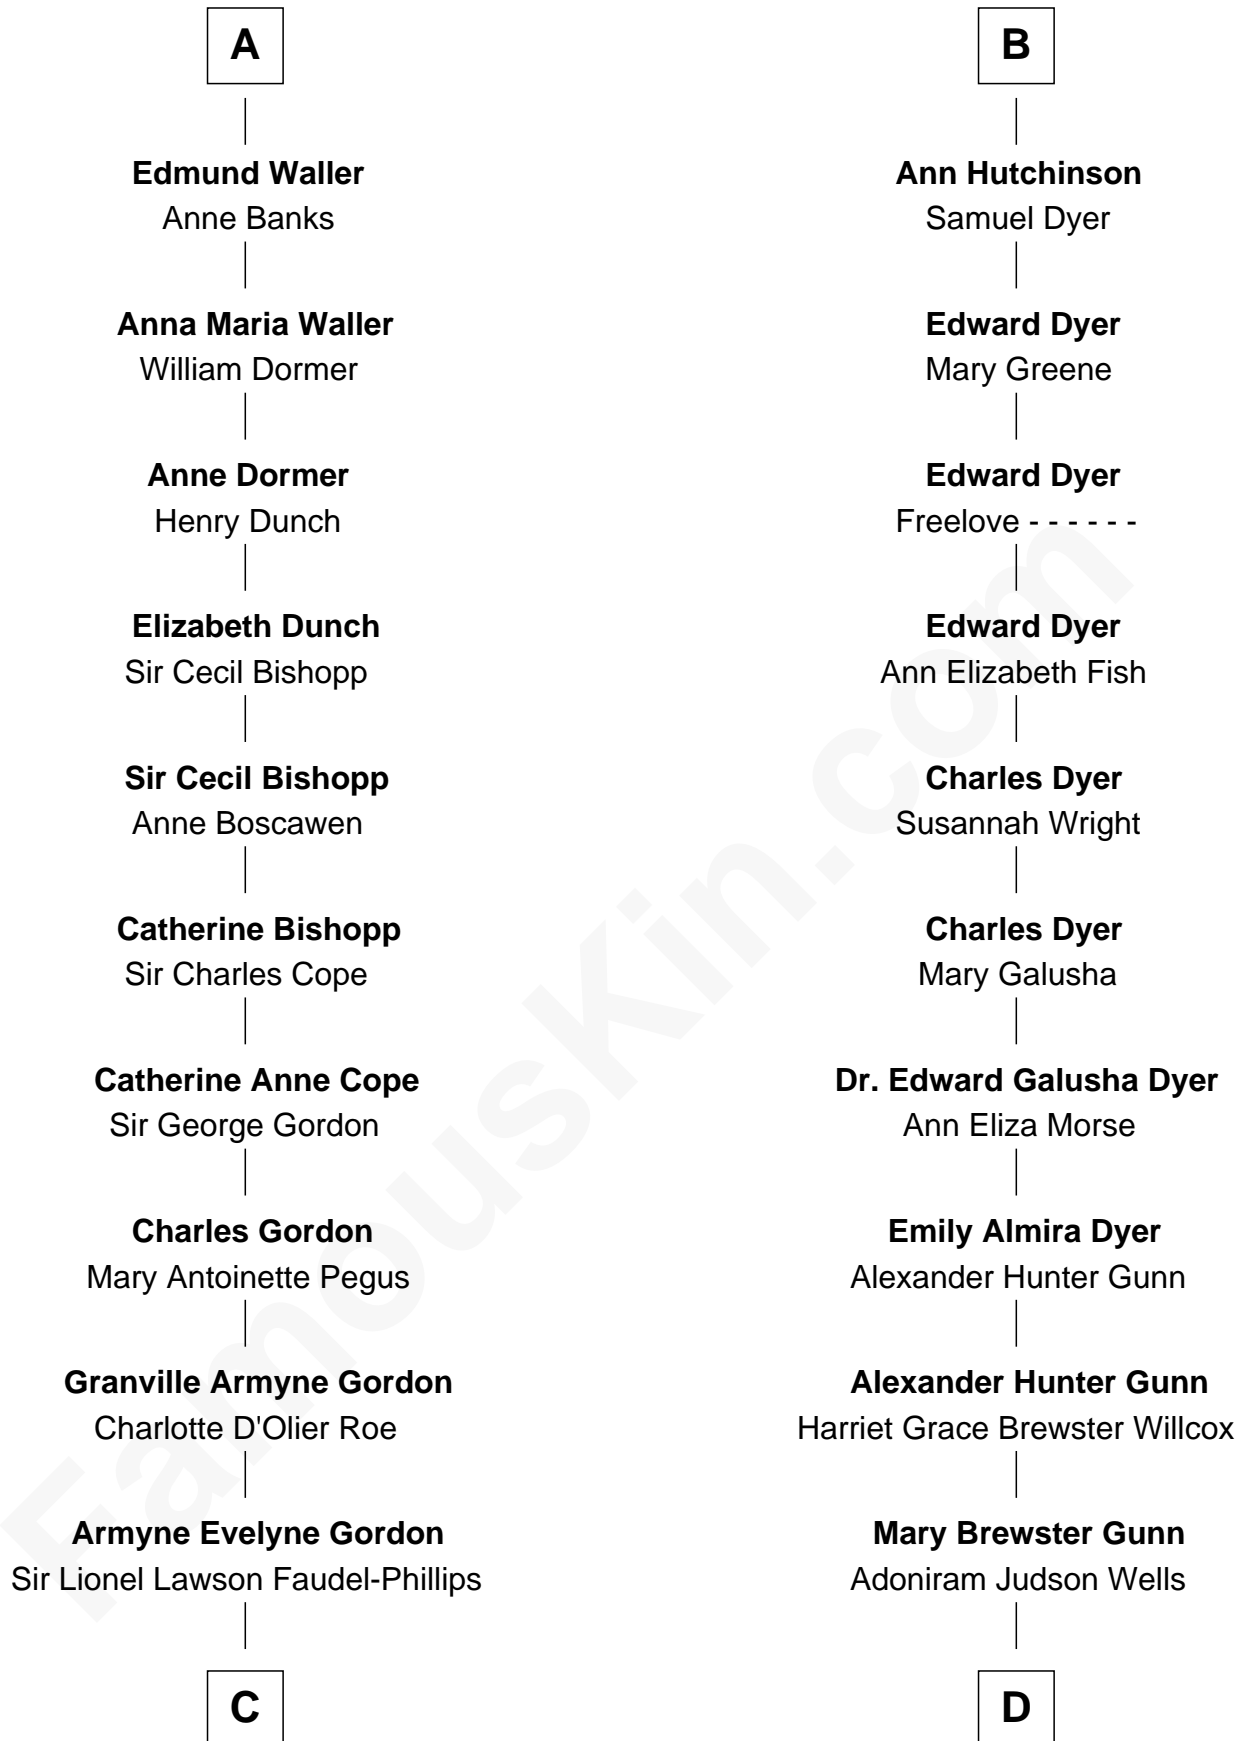

### Cara Delevingne

*Fashion Model and Movie Actress*

18th cousin 2 times removed of

### Andrew Shue

*TV Actor*

**Sir Hugh Willoughby**

Margaret Freville

**C**

**Anne Margaret Faudel-Phillips**

John Vincent Sheffield

**Jane Armyne Sheffield**

Sir Jocelyn Edward Greville Stevens

**Pandora Anne Stevens**

Charles Hamar Delevingne

**Cara Delevingne**

*Model and Actress*

**D**

**Anne Brewster Wells**

James William Shue