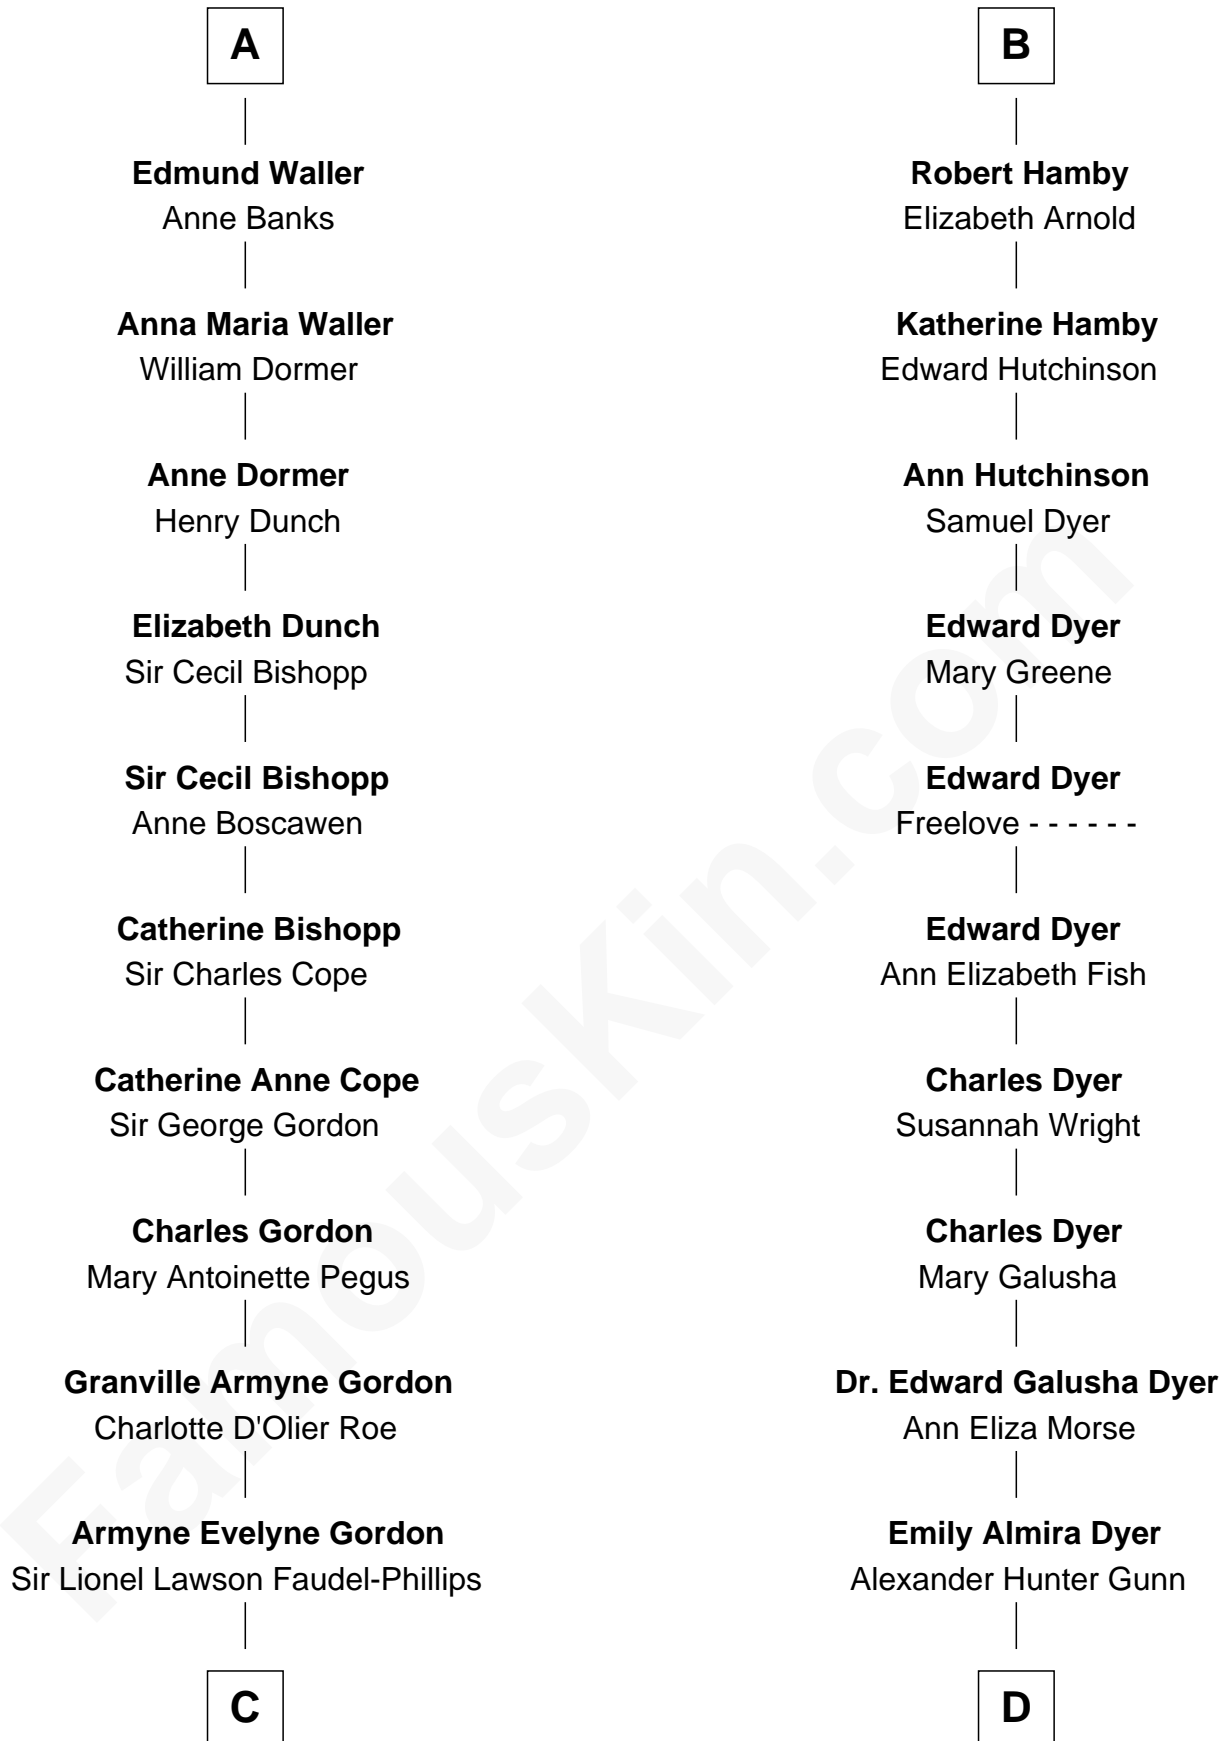

## Relationship Chart of

**Cara Delevingne**

*Fashion Model and Movie Actress*

20th cousin of

**Andrew Shue**

*TV Actor*

**Stephen le Scrope**

Margery de Welles

**Griffith Hampden**  
Anne Cave

**Anne Hampden**  
Robert Waller

**A**

**Maude le Scrope**  
Sir Baldwin Freville

**Margaret Freville**  
Sir Hugh Willoughby

**Margery Willoughby**  
Sir Godfrey Hilton

**Elizabeth Hilton**  
Richard Thimbleby

**Anne Thimbleby**  
John Booth

**Eleanor Booth**  
Edward Hamby

**William Hamby**  
Margaret Blewett

**B**

**C**

**Anne Margaret Faudel-Phillips**

John Vincent Sheffield

**Jane Armyne Sheffield**