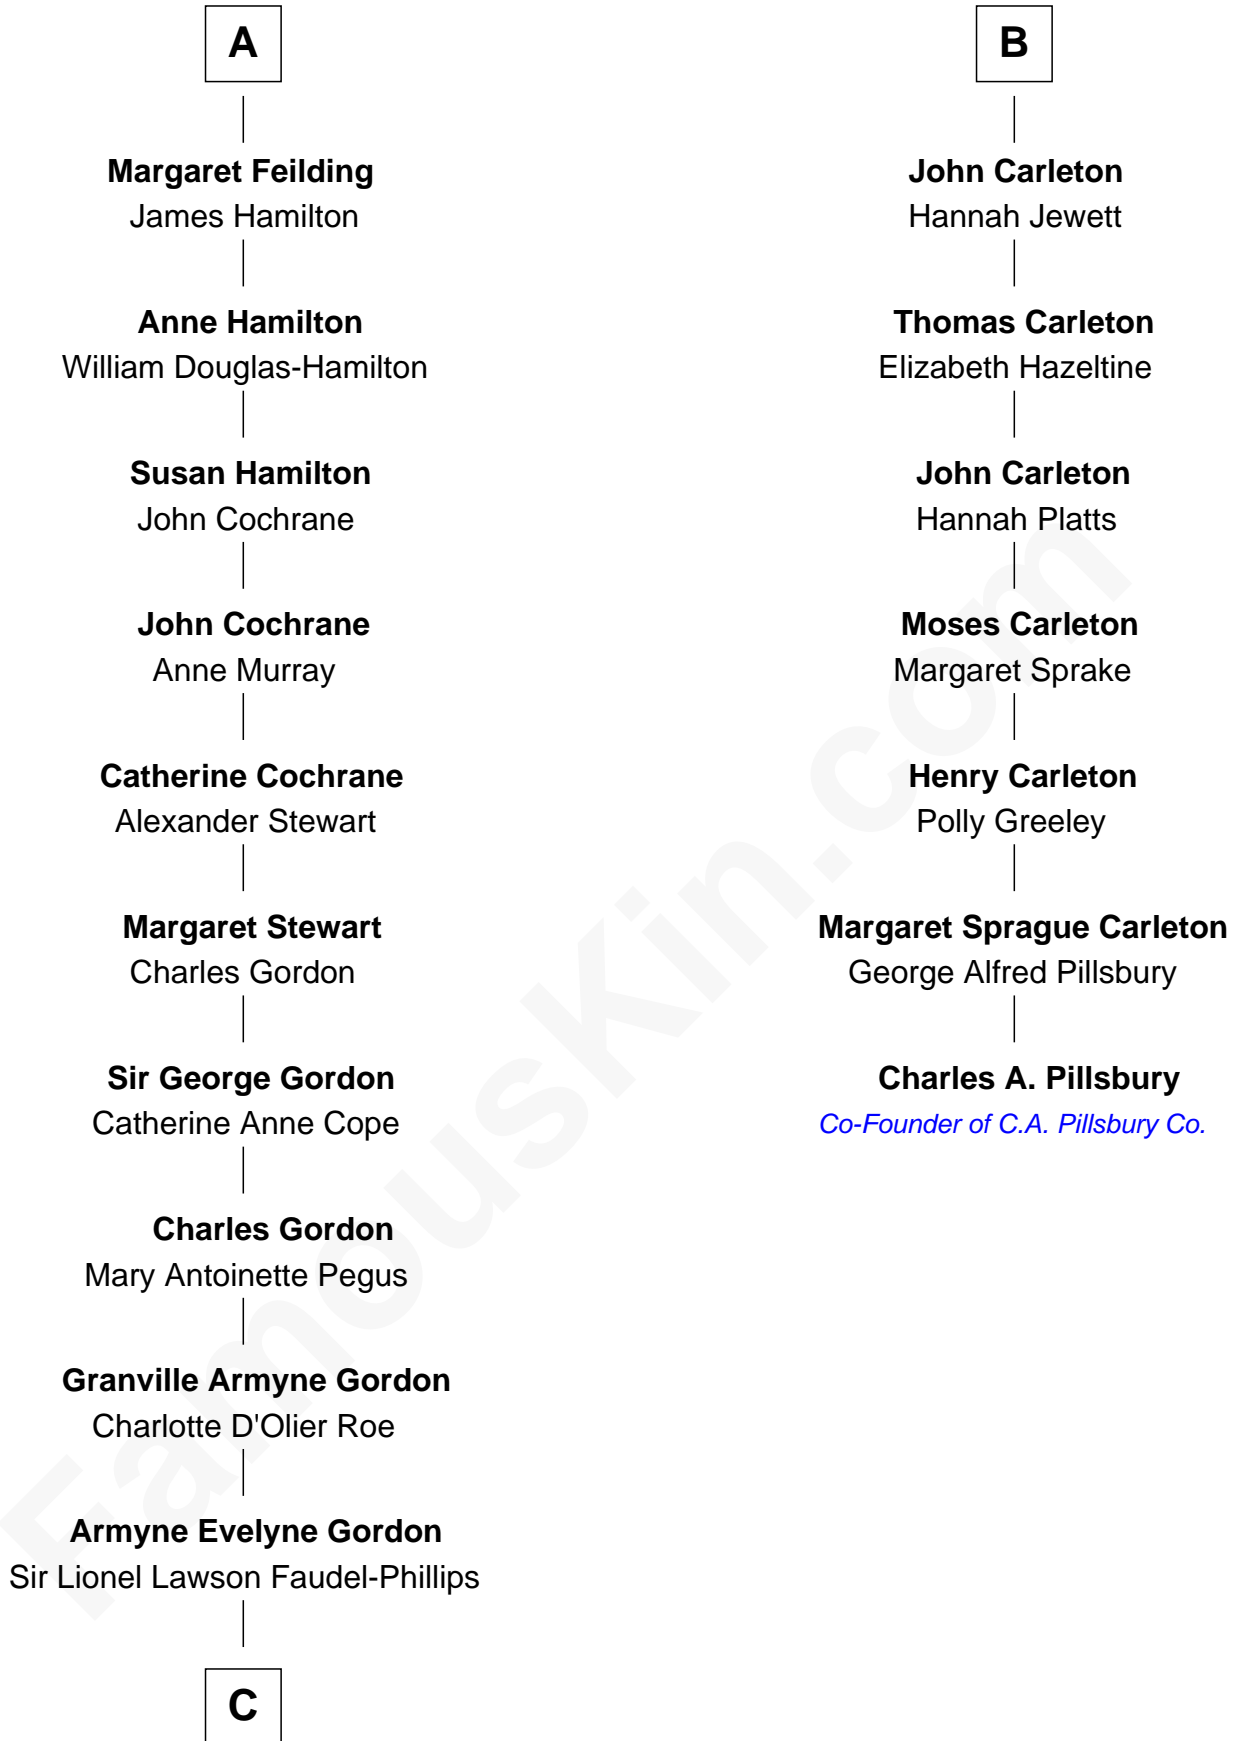

FamousKin.com

Relationship Chart of

Cara Delevingne

Fashion Model and Movie Actress

13th cousin 7 times removed of

Charles A. Pillsbury

Co-Founder of C.A. Pillsbury Co.

C

Anne Margaret Faudel-Phillips

John Vincent Sheffield

Jane Armyne Sheffield

Sir Jocelyn Edward Greville Stevens

Pandora Anne Stevens

Charles Hamar Delevingne

Cara Delevingne

Model and Actress