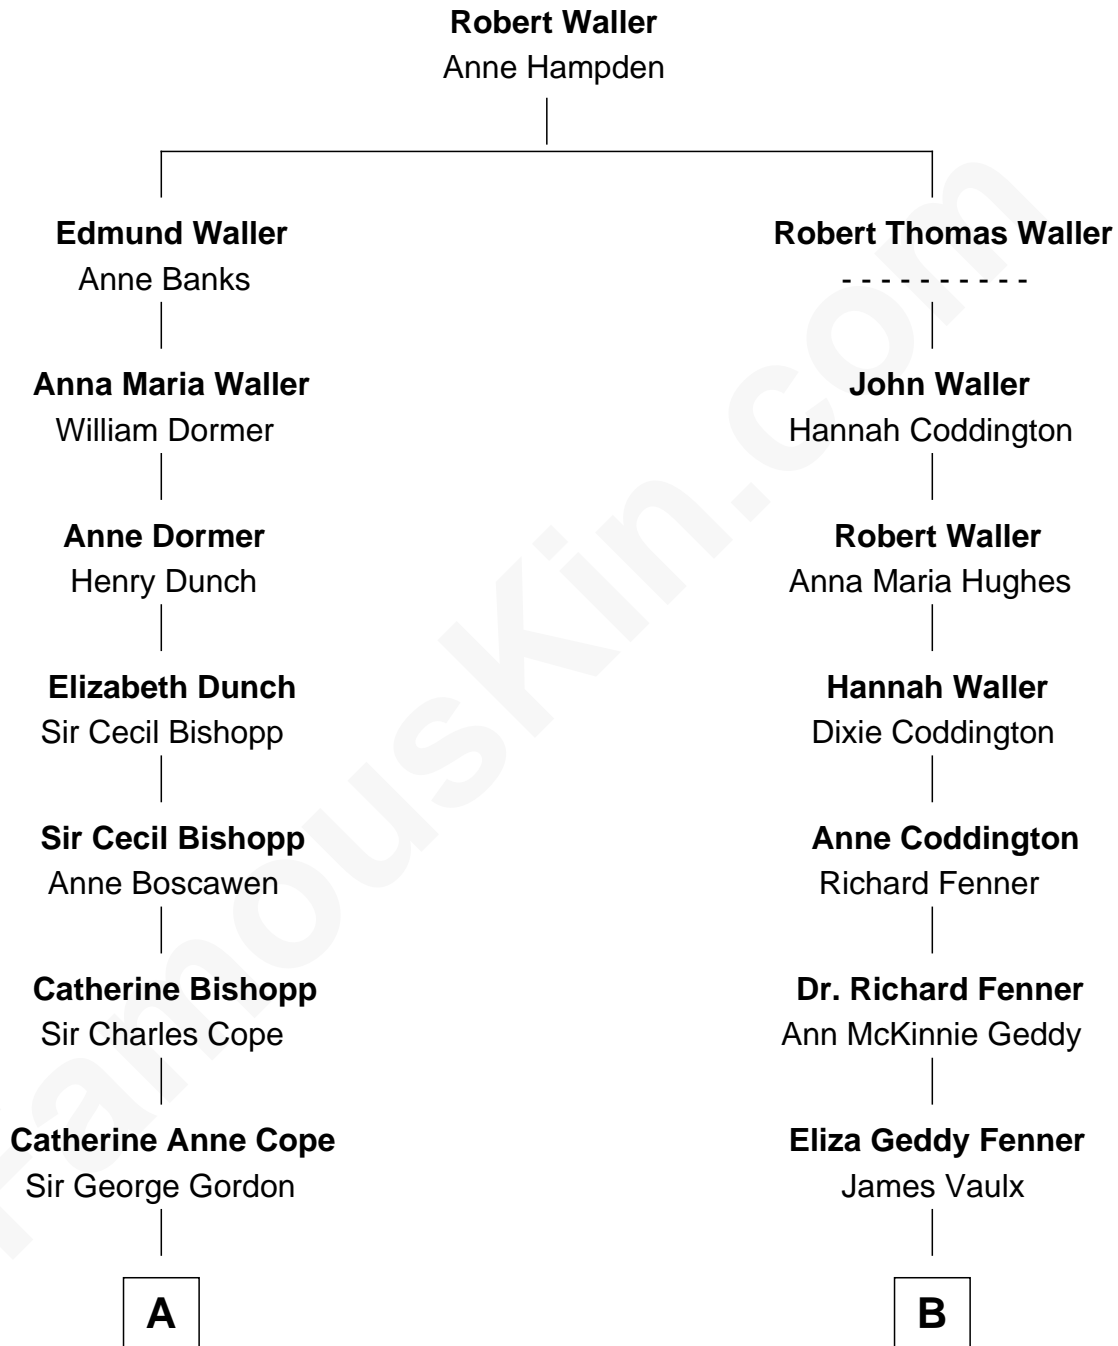

FamousKin.com

Relationship Chart of

Cara Delevingne

Fashion Model and Movie Actress

10th cousin 3 times removed of

John McCain

U.S. Senator from Arizona

A

Charles Gordon
Mary Antoinette Pegus

Granville Armyne Gordon
Charlotte D'Olier Roe

Armyne Evelyne Gordon
Sir Lionel Lawson Faudel-Phillips

Anne Margaret Faudel-Phillips
John Vincent Sheffield

Jane Armyne Sheffield
Sir Jocelyn Edward Greville Stevens

Pandora Anne Stevens
Charles Hamar Delevingne

Cara Delevingne
Model and Actress

B

James Junius Vaulx
Margaret Garside

Katherine Davey Vaulx
Adm. John Sidney McCain

Adm. John Sidney McCain
Roberta Wright

John McCain
U.S. Senator from Arizona