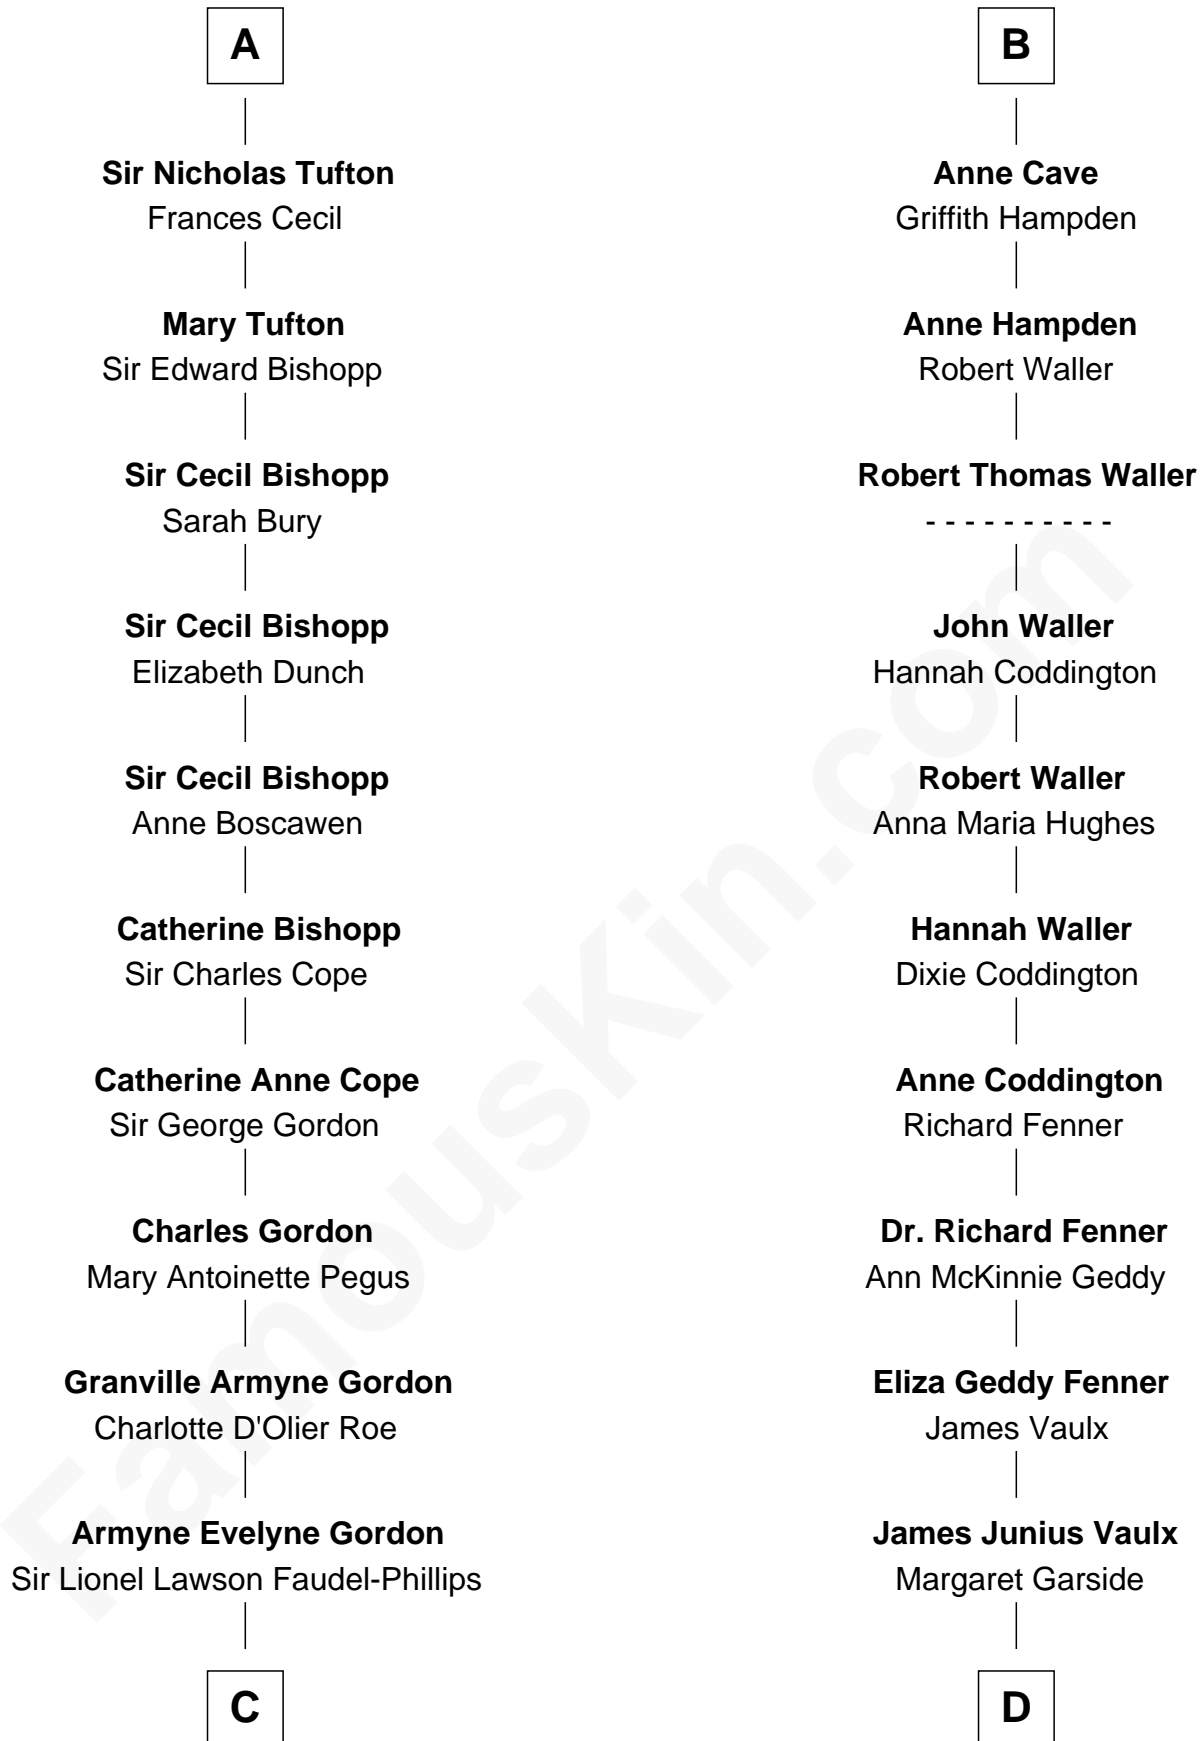

FamousKin.com

Relationship Chart of

Cara Delevingne

Fashion Model and Movie Actress

19th cousin 1 time removed of

John McCain

U.S. Senator from Arizona

C

Anne Margaret Faudel-Phillips

John Vincent Sheffield

Jane Armyne Sheffield

Sir Jocelyn Edward Greville Stevens

Pandora Anne Stevens

Charles Hamar Delevingne

Cara Delevingne

Model and Actress

D

Katherine Davey Vaulx

Adm. John Sidney McCain

Adm. John Sidney McCain

Roberta Wright

John McCain

U.S. Senator from Arizona