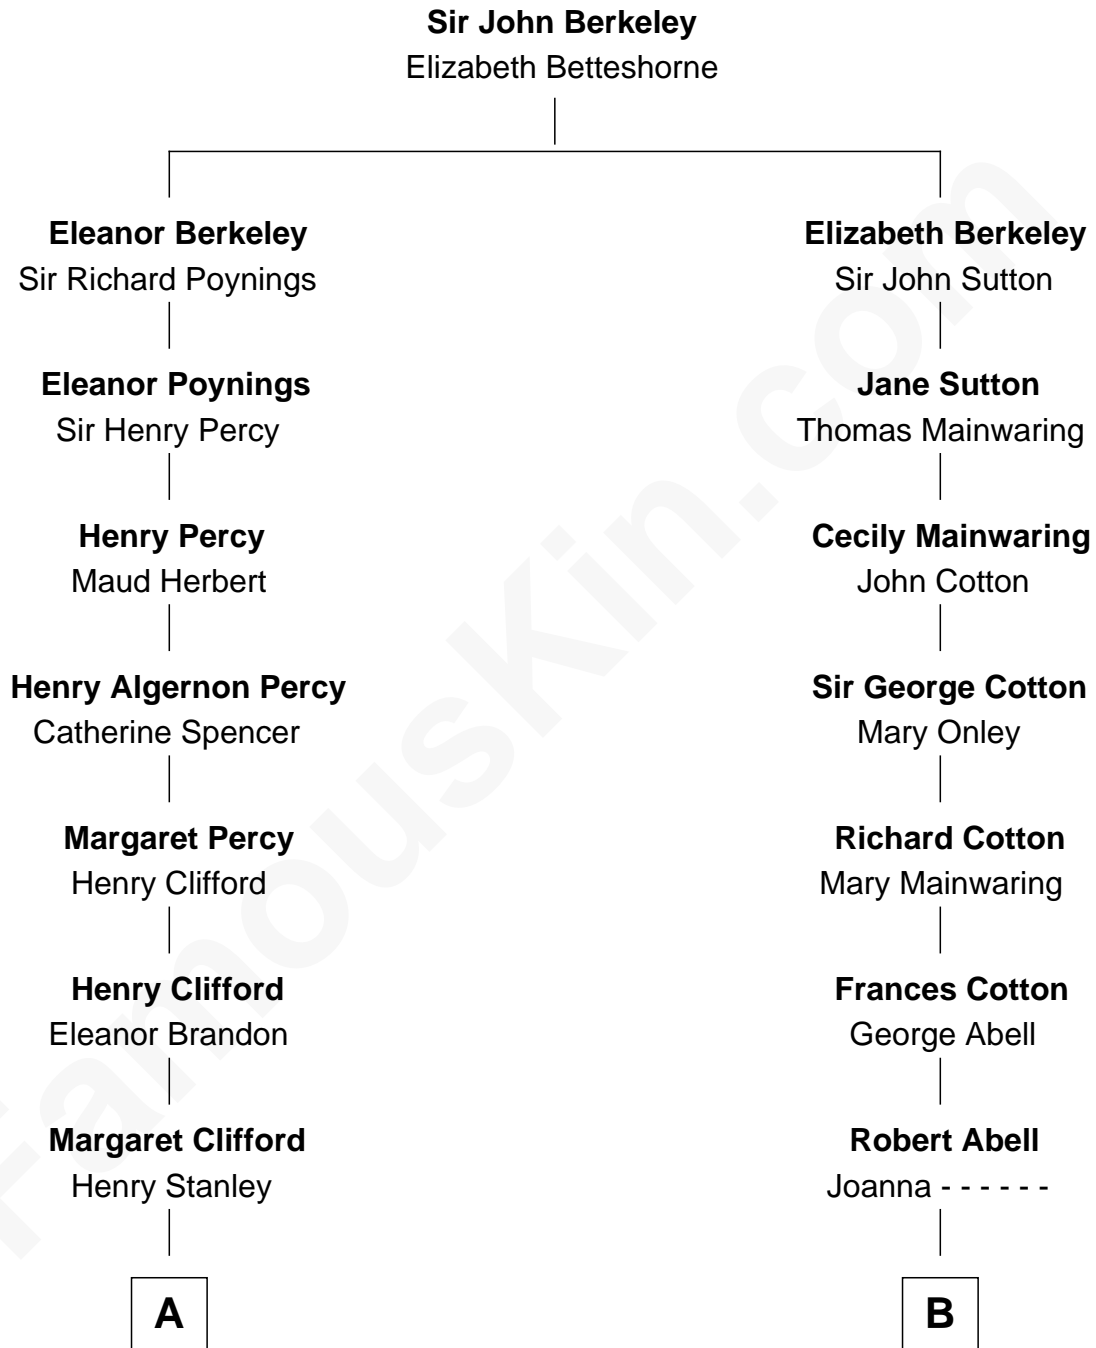

## Relationship Chart of

### Cara Delevingne

*Fashion Model and Movie Actress*

16th cousin 5 times removed of

**Illeana Douglas**

*TV and Movie Actress*

**C**

**Armyne Evelyne Gordon**  
Sir Lionel Lawson Faudel-Phillips

**Anne Margaret Faudel-Phillips**  
John Vincent Sheffield

**Jane Armyne Sheffield**  
Sir Jocelyn Edward Greville Stevens

**Pandora Anne Stevens**  
Charles Hamar Delevingne

**Cara Delevingne**  
*Model and Actress*

FamousKin.com