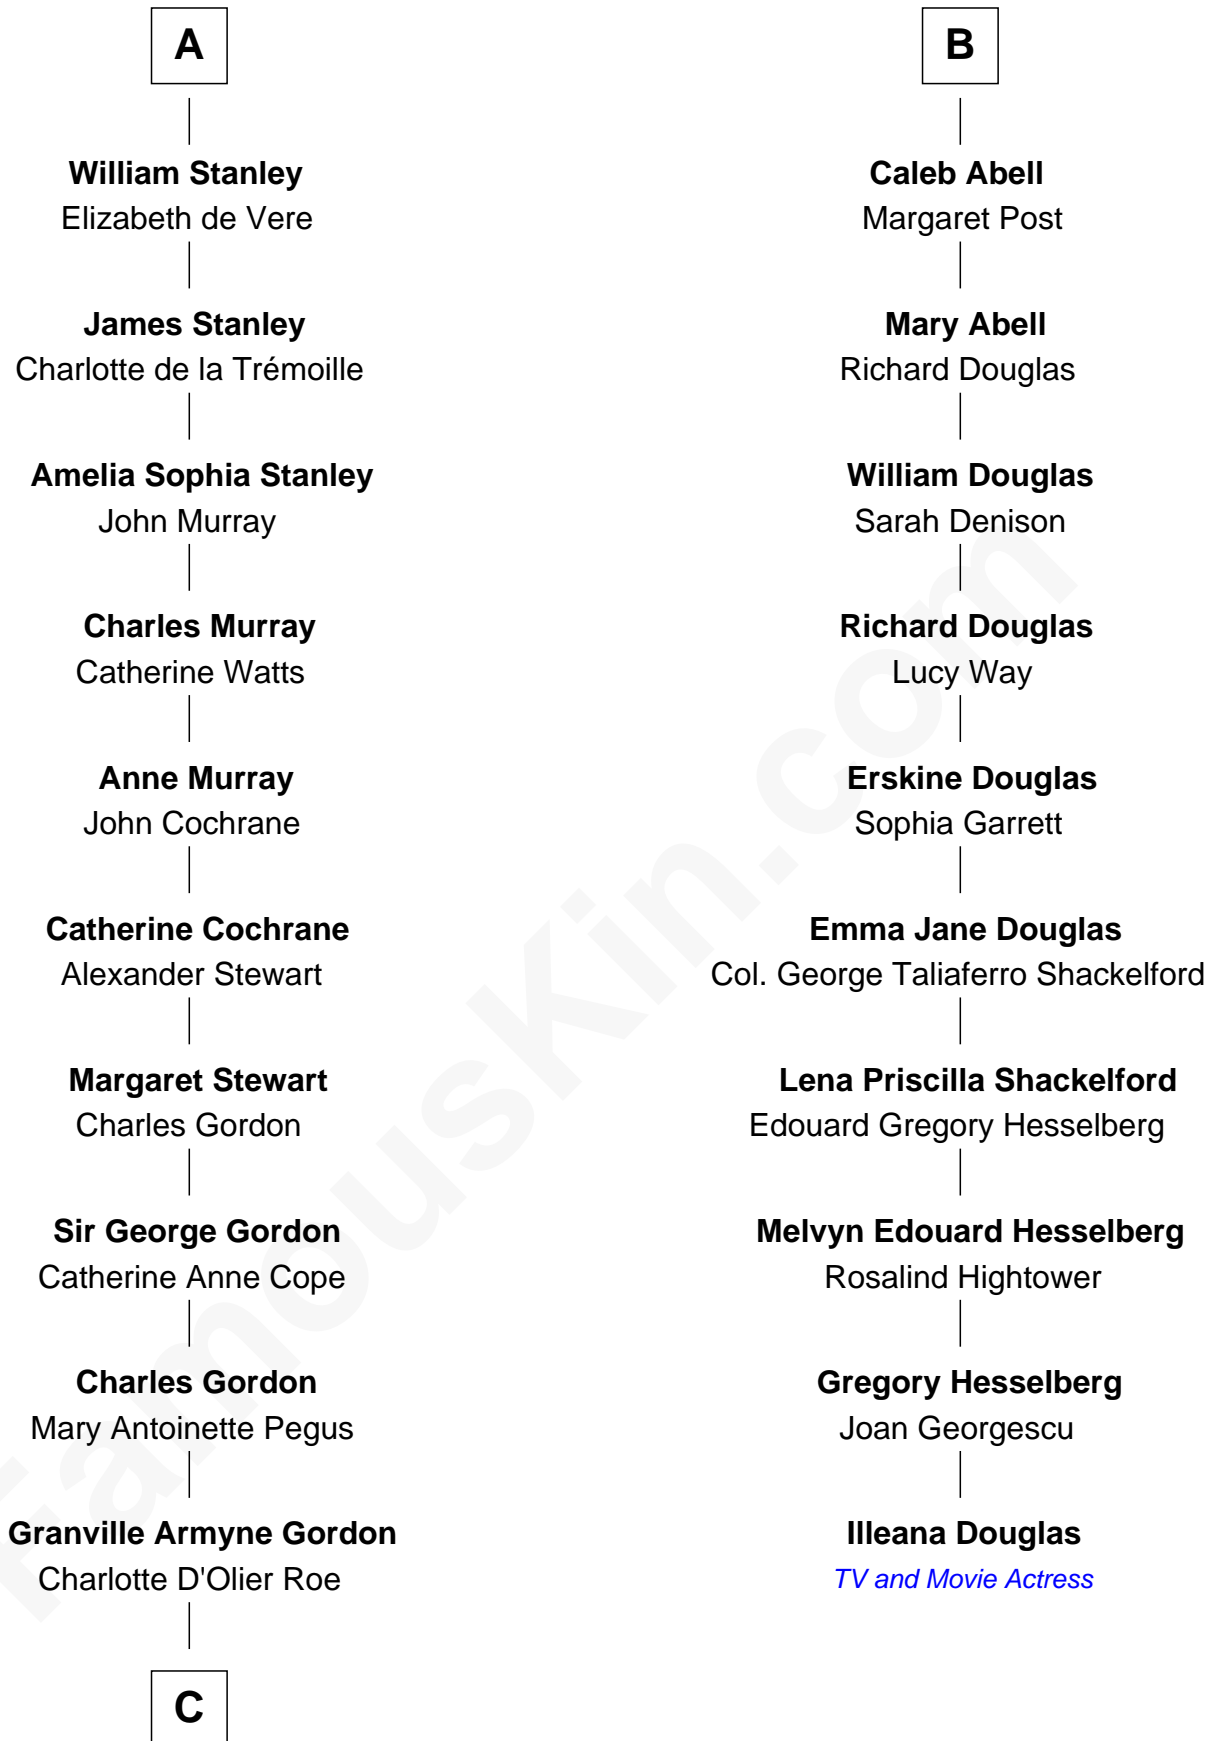

## Relationship Chart of

### Cara Delevingne

*Fashion Model and Movie Actress*

16th cousin 5 times removed of

**Illeana Douglas**

*TV and Movie Actress*

**C**

**Armyne Evelyne Gordon**  
Sir Lionel Lawson Faudel-Phillips

**Anne Margaret Faudel-Phillips**  
John Vincent Sheffield

**Jane Armyne Sheffield**  
Sir Jocelyn Edward Greville Stevens

**Pandora Anne Stevens**  
Charles Hamar Delevingne

**Cara Delevingne**  
*Model and Actress*

FamousKin.com