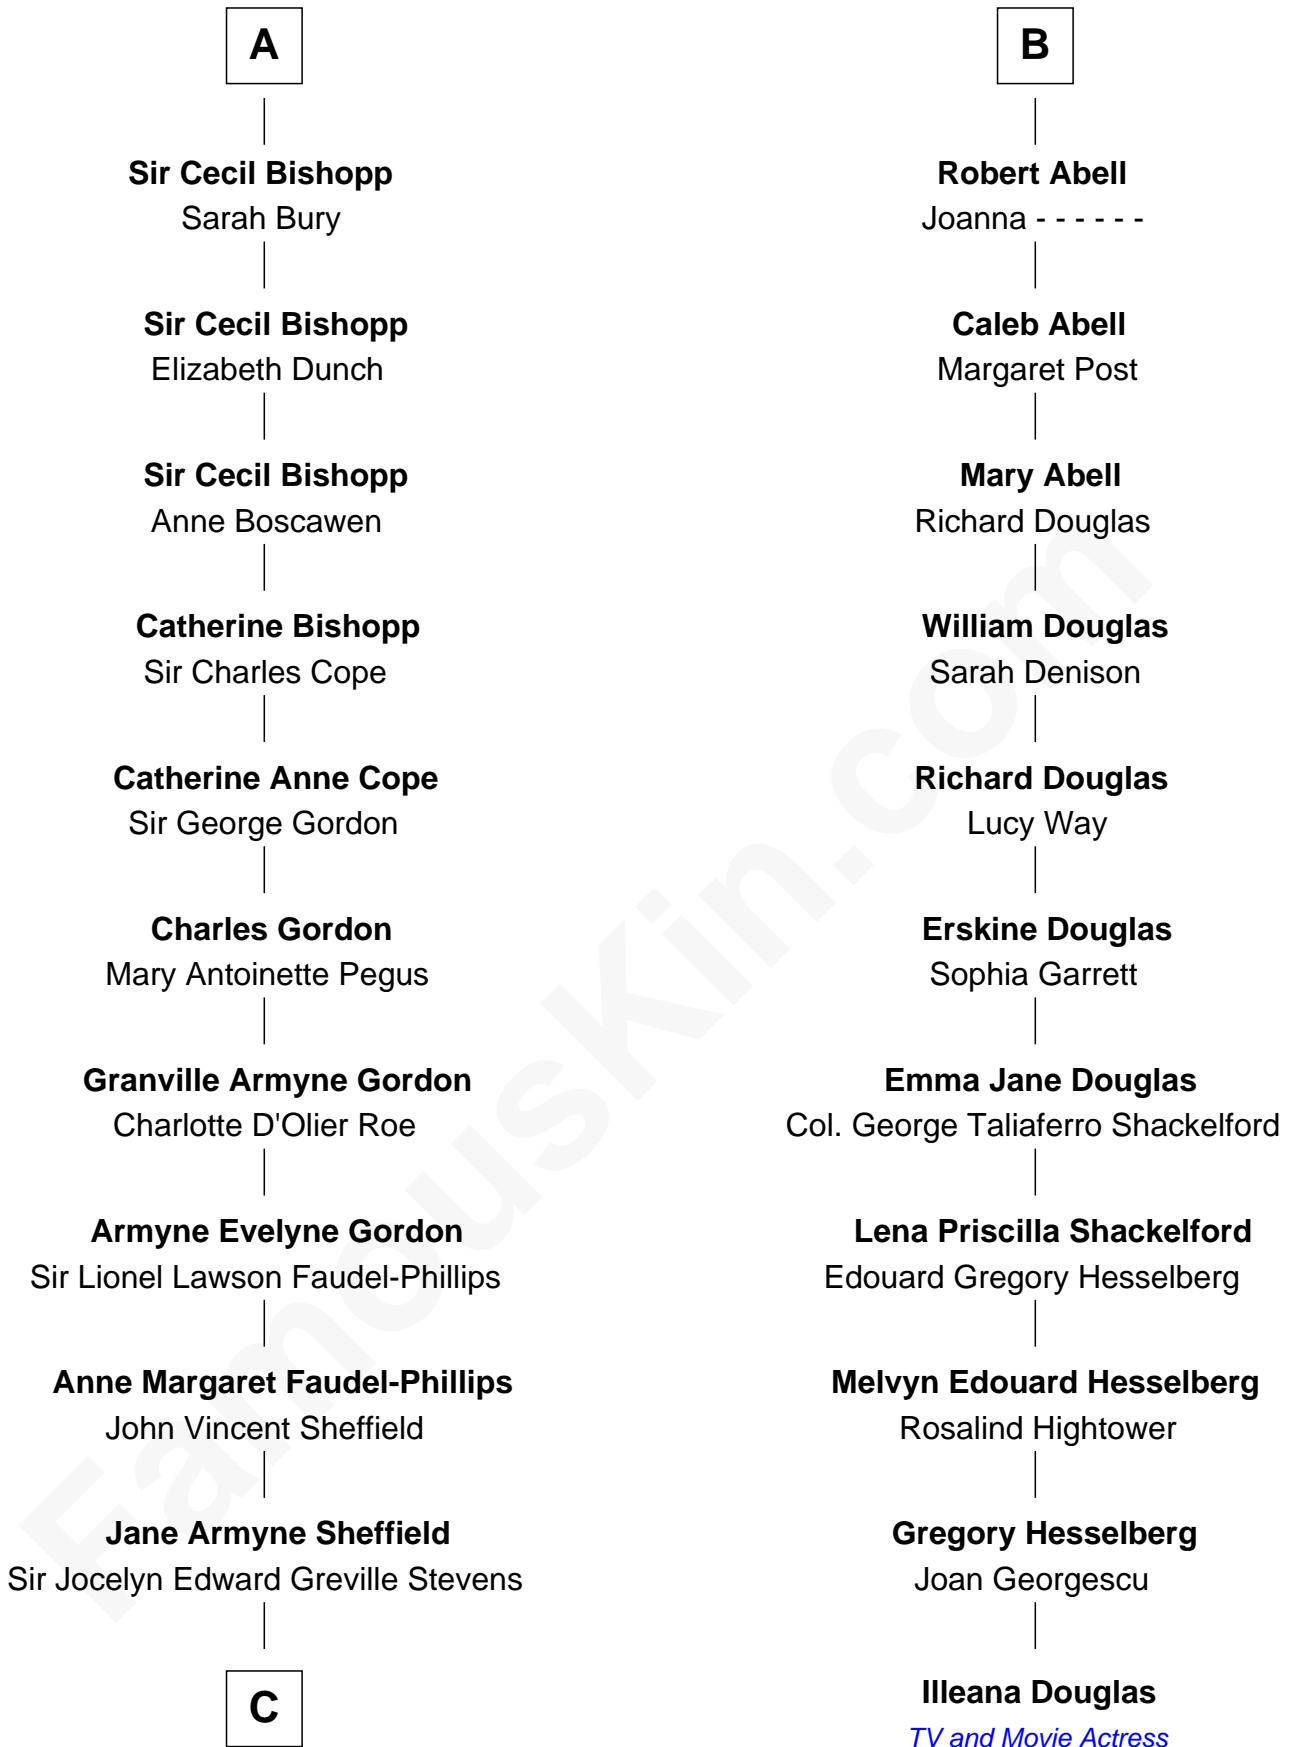

FamousKin.com

Relationship Chart of

Cara Delevingne

Fashion Model and Movie Actress

17th cousin 1 time removed of

Illeana Douglas

TV and Movie Actress

C

Pandora Anne Stevens
Charles Hamar Delevingne

Cara Delevingne
Model and Actress

FamousKin.com