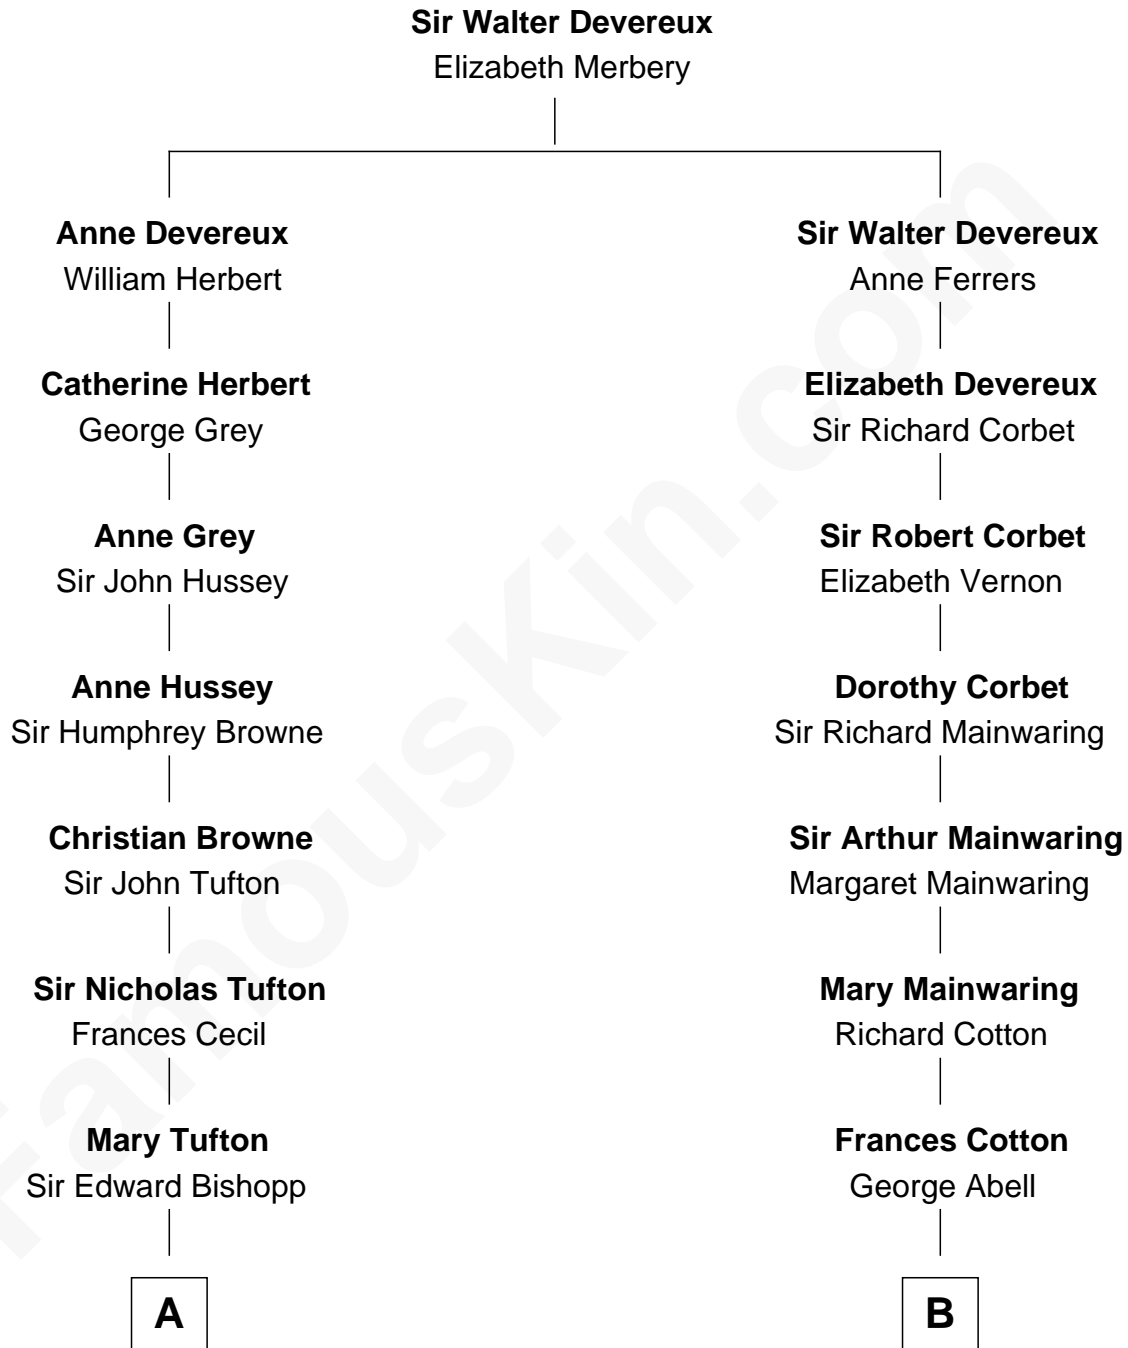

FamousKin.com

Relationship Chart of

Cara Delevingne

Fashion Model and Movie Actress

17th cousin 1 time removed of

Illeana Douglas

TV and Movie Actress

C

Pandora Anne Stevens
Charles Hamar Delevingne

Cara Delevingne
Model and Actress

FamousKin.com