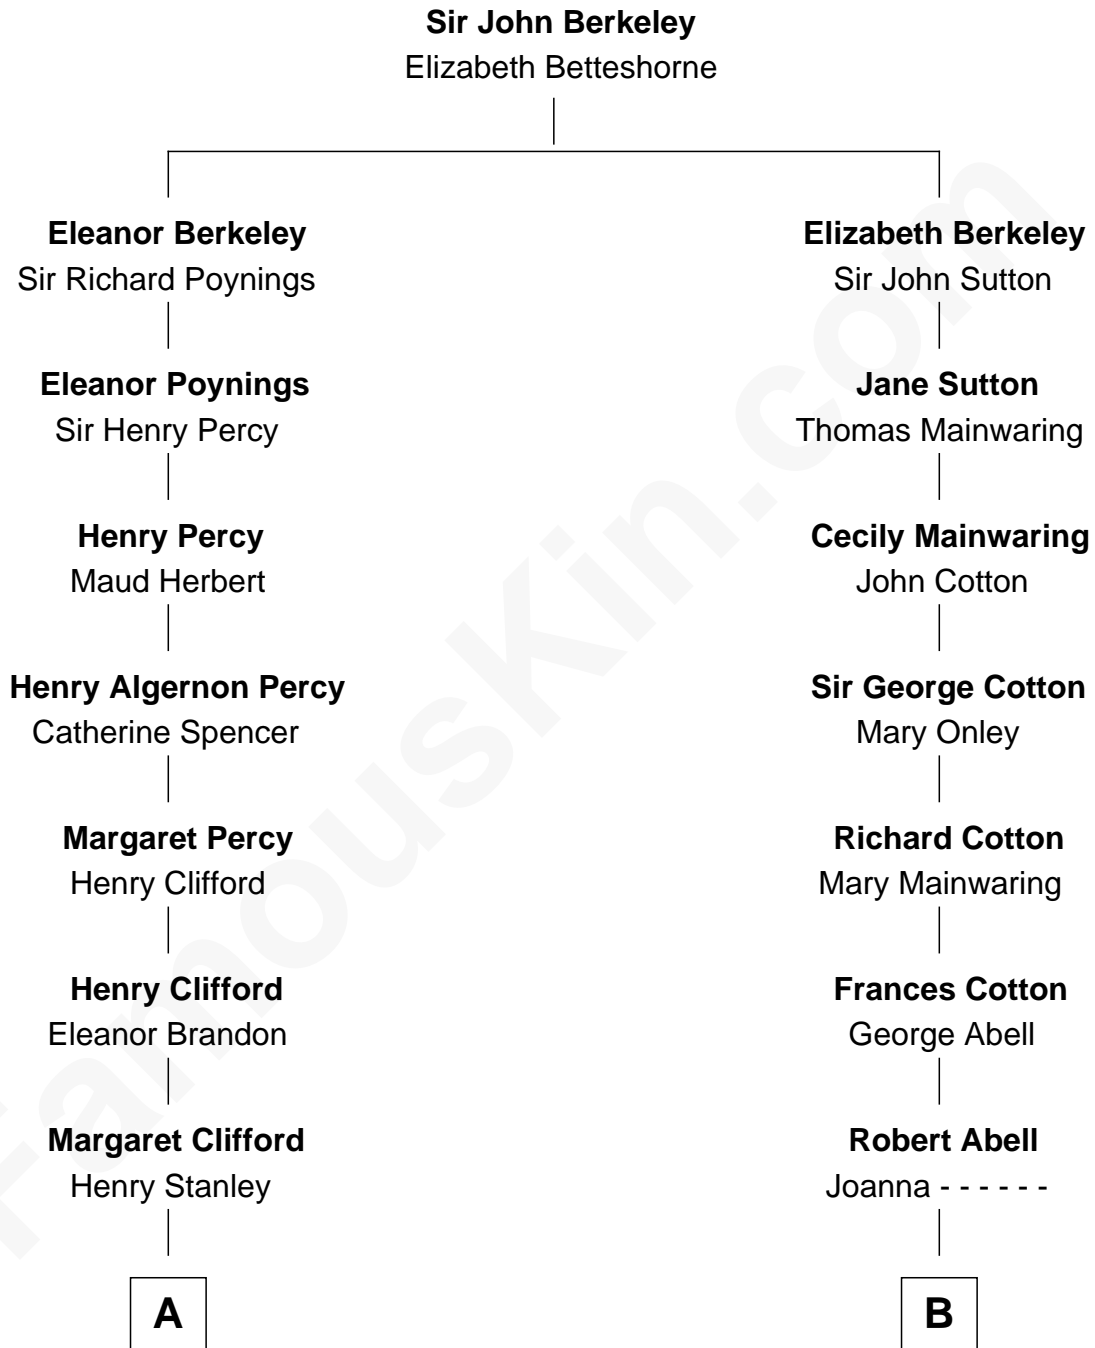

# FamousKin.com

## Relationship Chart of

### Cara Delevingne

*Fashion Model and Movie Actress*

14th cousin 7 times removed of

**Melvyn Douglas**  
*Movie Actor*

**C**

**Armyne Evelyne Gordon**  
Sir Lionel Lawson Faudel-Phillips

**Anne Margaret Faudel-Phillips**  
John Vincent Sheffield