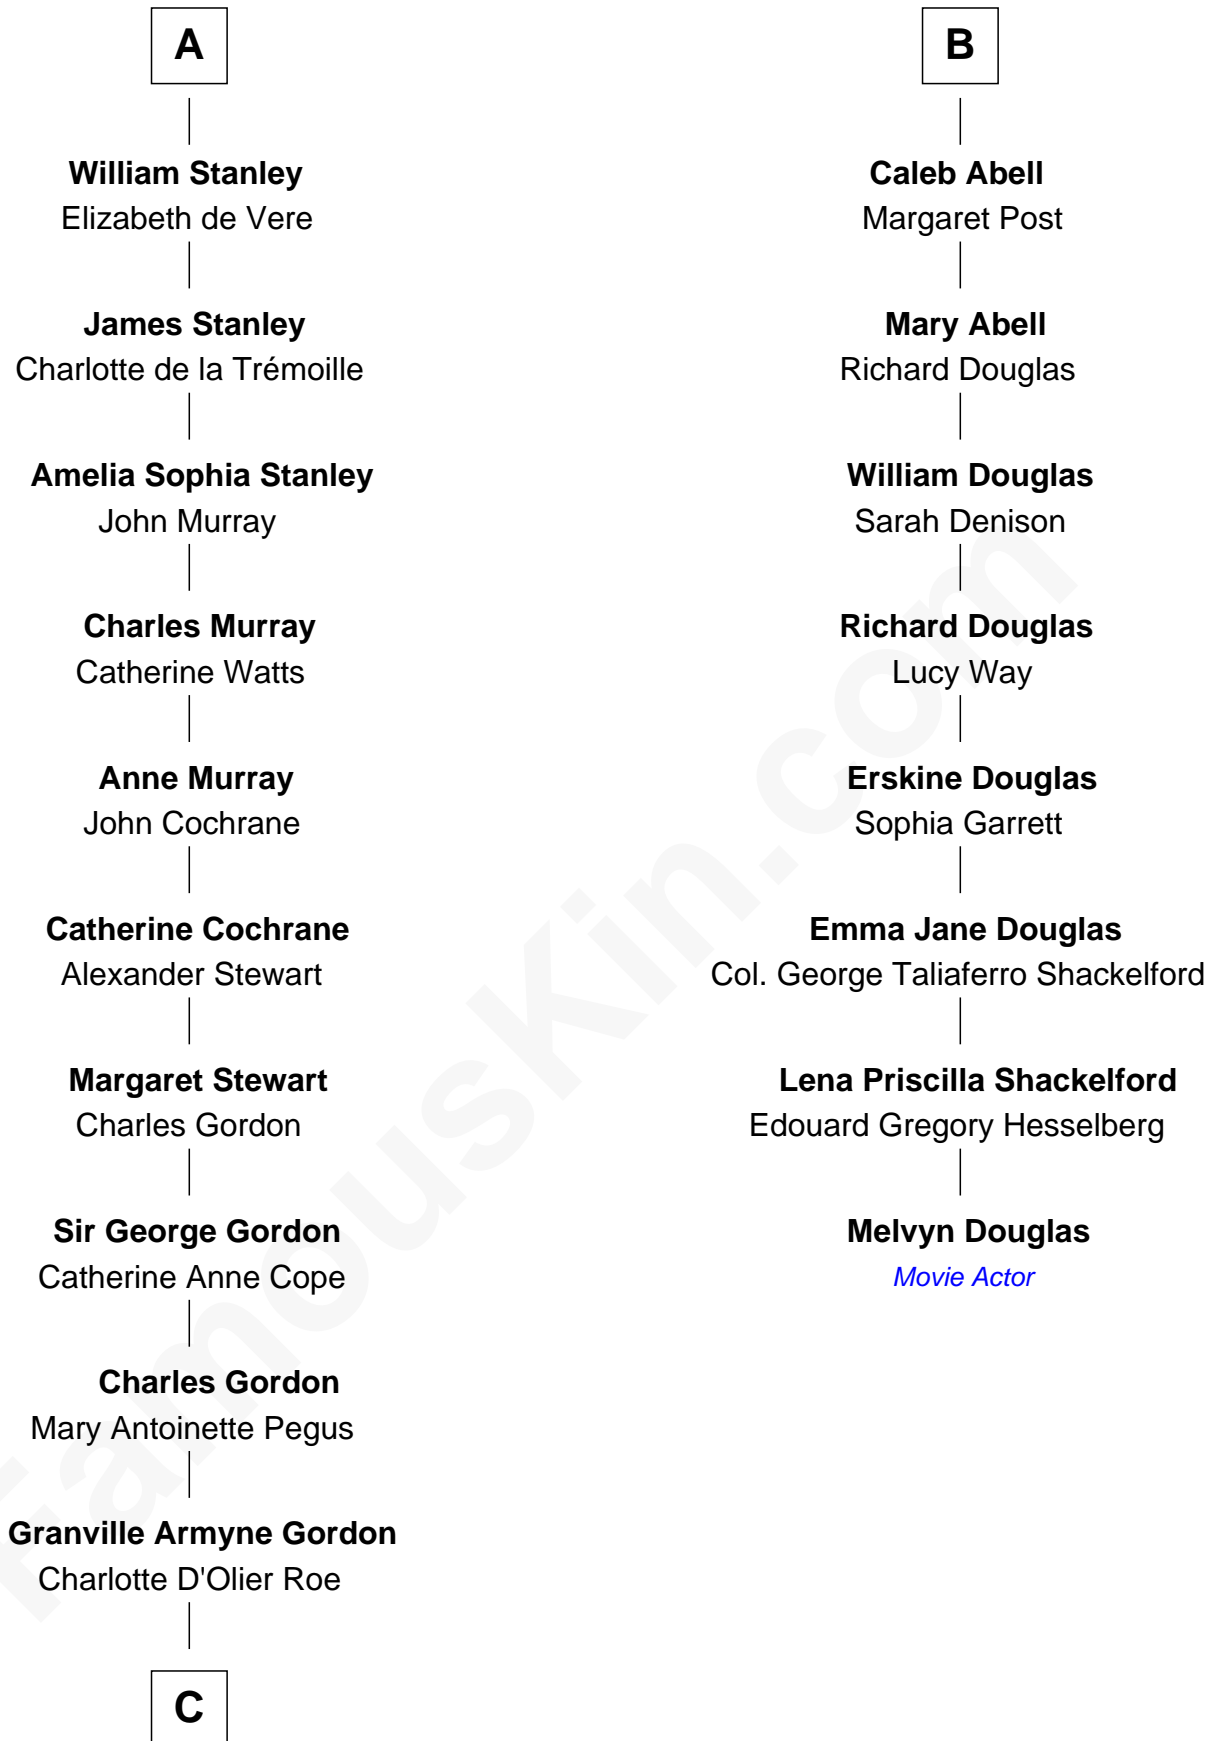

## Relationship Chart of

### Cara Delevingne

*Fashion Model and Movie Actress*

14th cousin 7 times removed of

**Melvyn Douglas**  
*Movie Actor*

**C**

**Armyne Evelyne Gordon**  
Sir Lionel Lawson Faudel-Phillips

**Anne Margaret Faudel-Phillips**  
John Vincent Sheffield