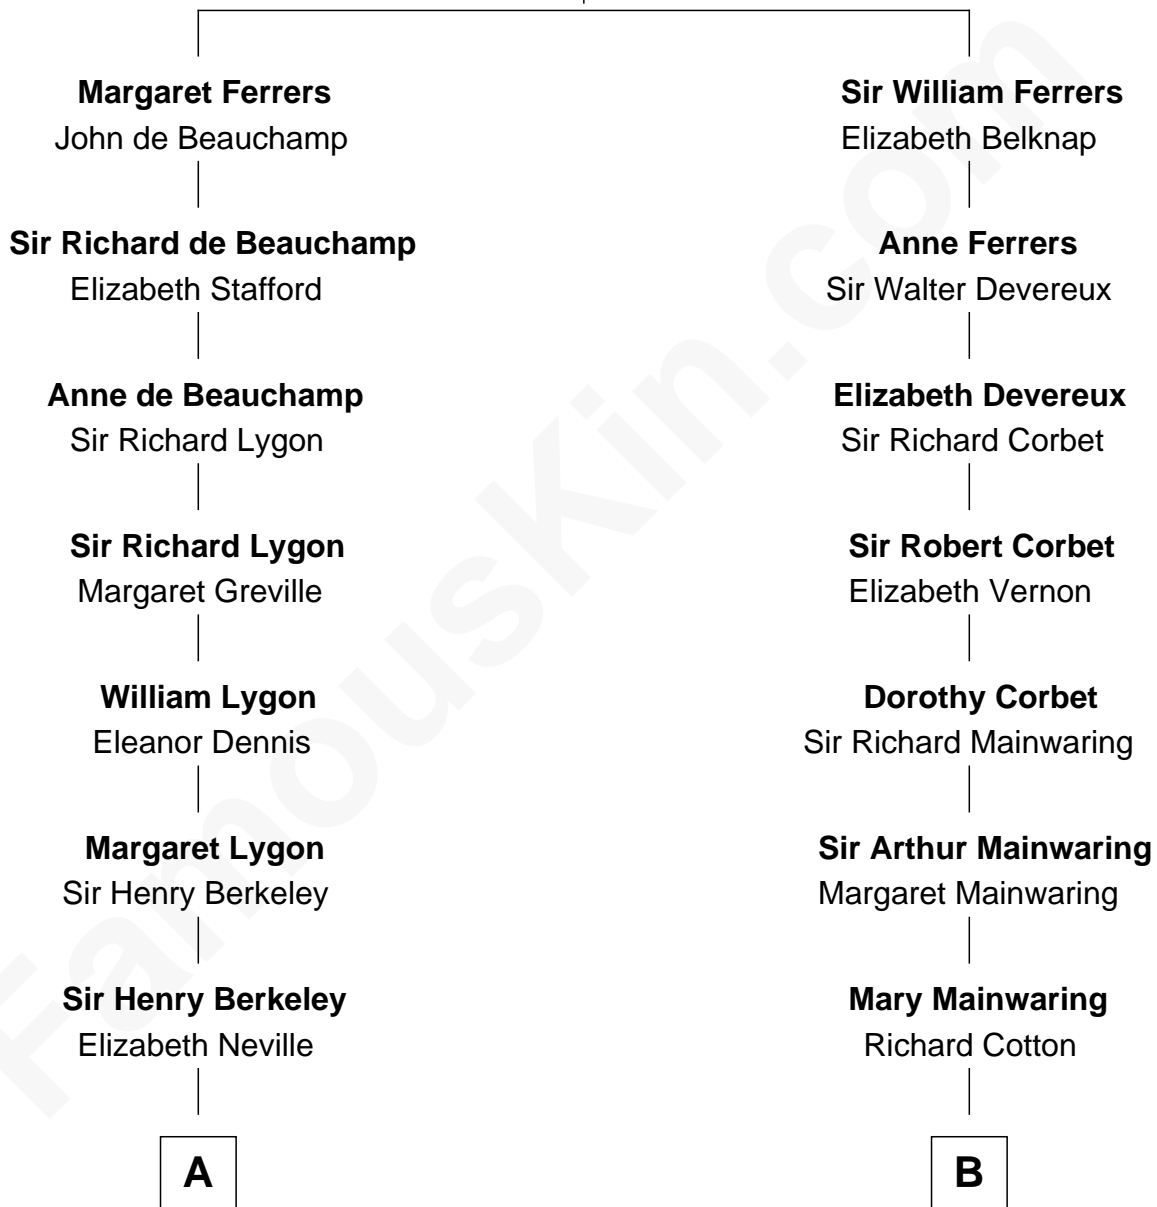

FamousKin.com

Relationship Chart of

Cara Delevingne

Fashion Model and Movie Actress

16th cousin 3 times removed of

Melvyn Douglas
Movie Actor

Sir Edmund Ferrers

Ellen Roche

C

—
Jane Armyne Sheffield

Sir Jocelyn Edward Greville Stevens

—
Pandora Anne Stevens

Charles Hamar Delevingne

—
Cara Delevingne

Model and Actress

FamousKin.com