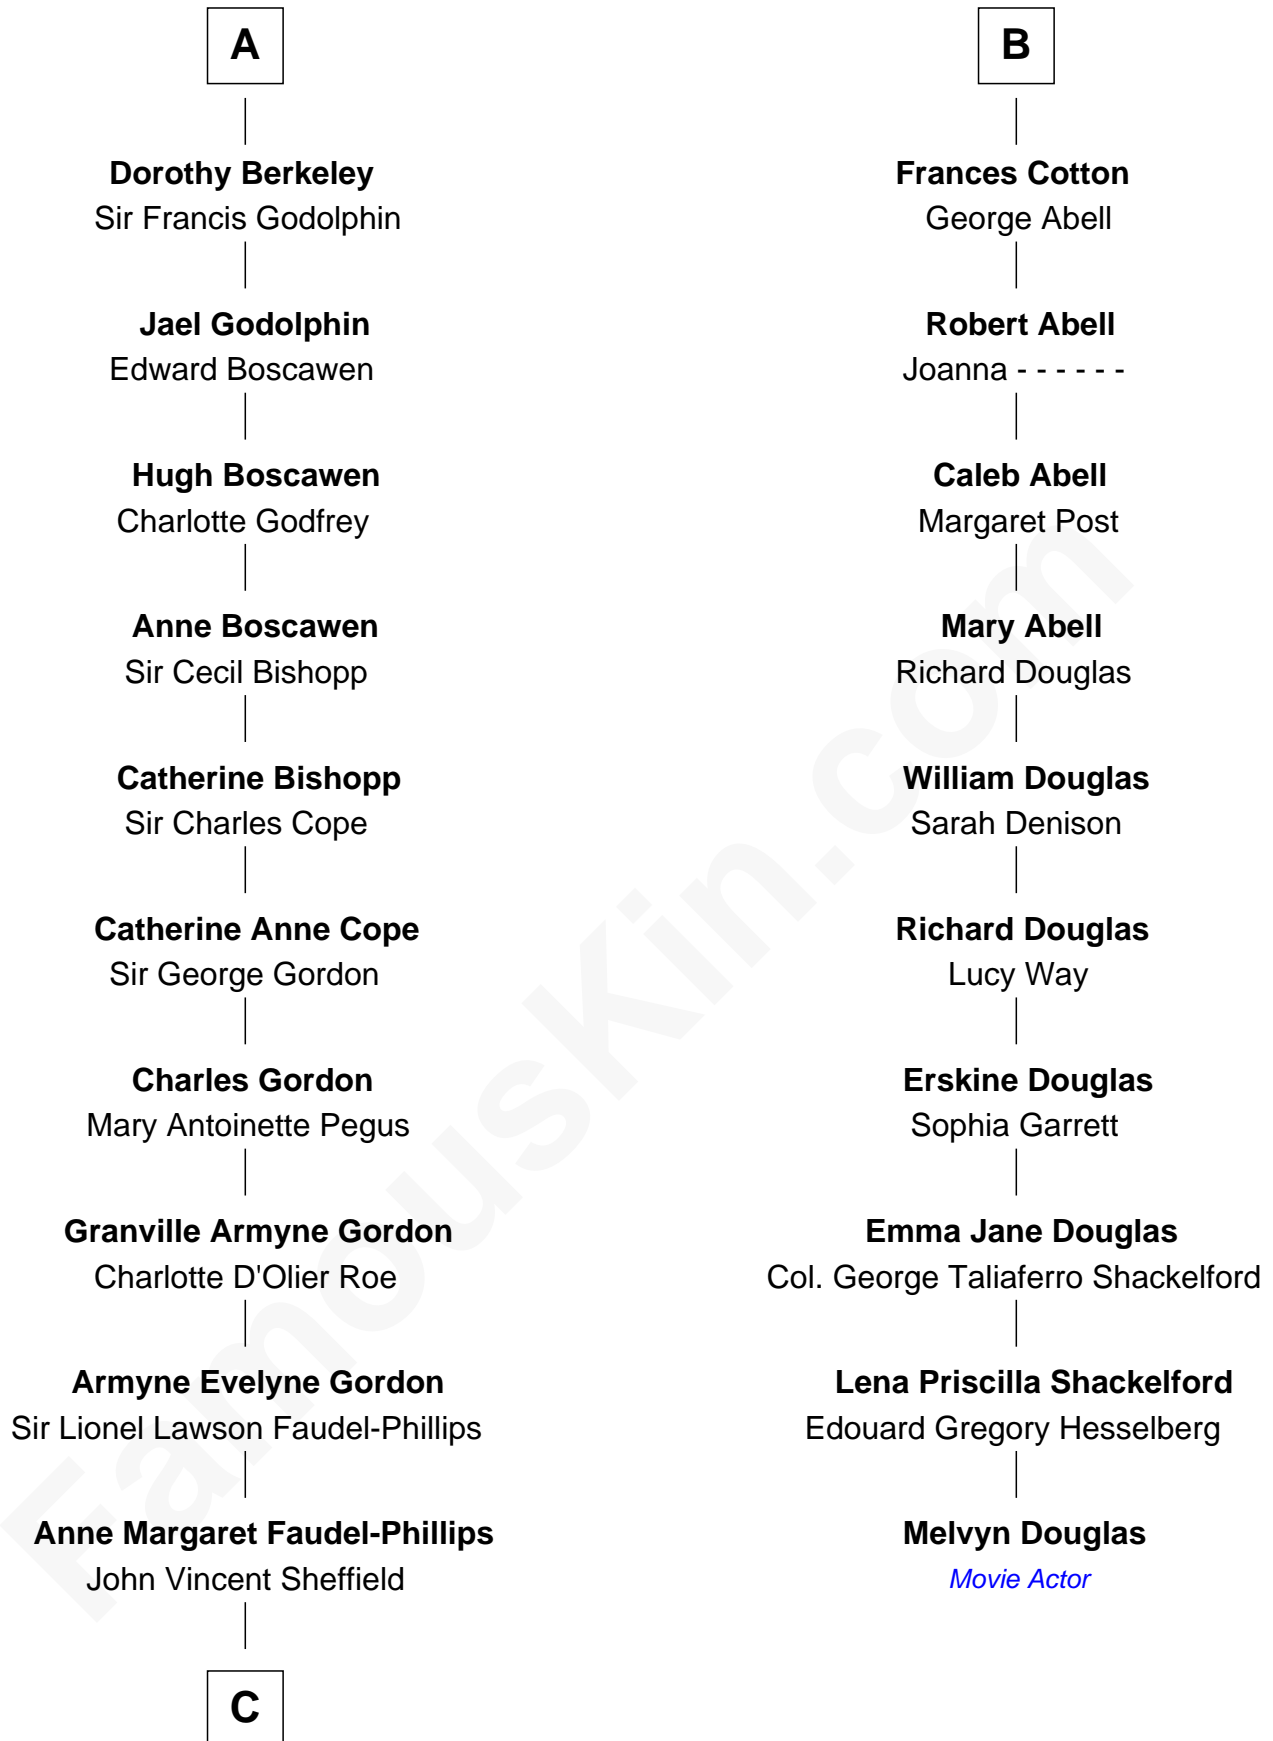

FamousKin.com

Relationship Chart of

Cara Delevingne

Fashion Model and Movie Actress

16th cousin 3 times removed of

Melvyn Douglas
Movie Actor

Sir Edmund Ferrers

Ellen Roche

C

—
Jane Armyne Sheffield

Sir Jocelyn Edward Greville Stevens

—
Pandora Anne Stevens

Charles Hamar Delevingne

—
Cara Delevingne

Model and Actress

FamousKin.com