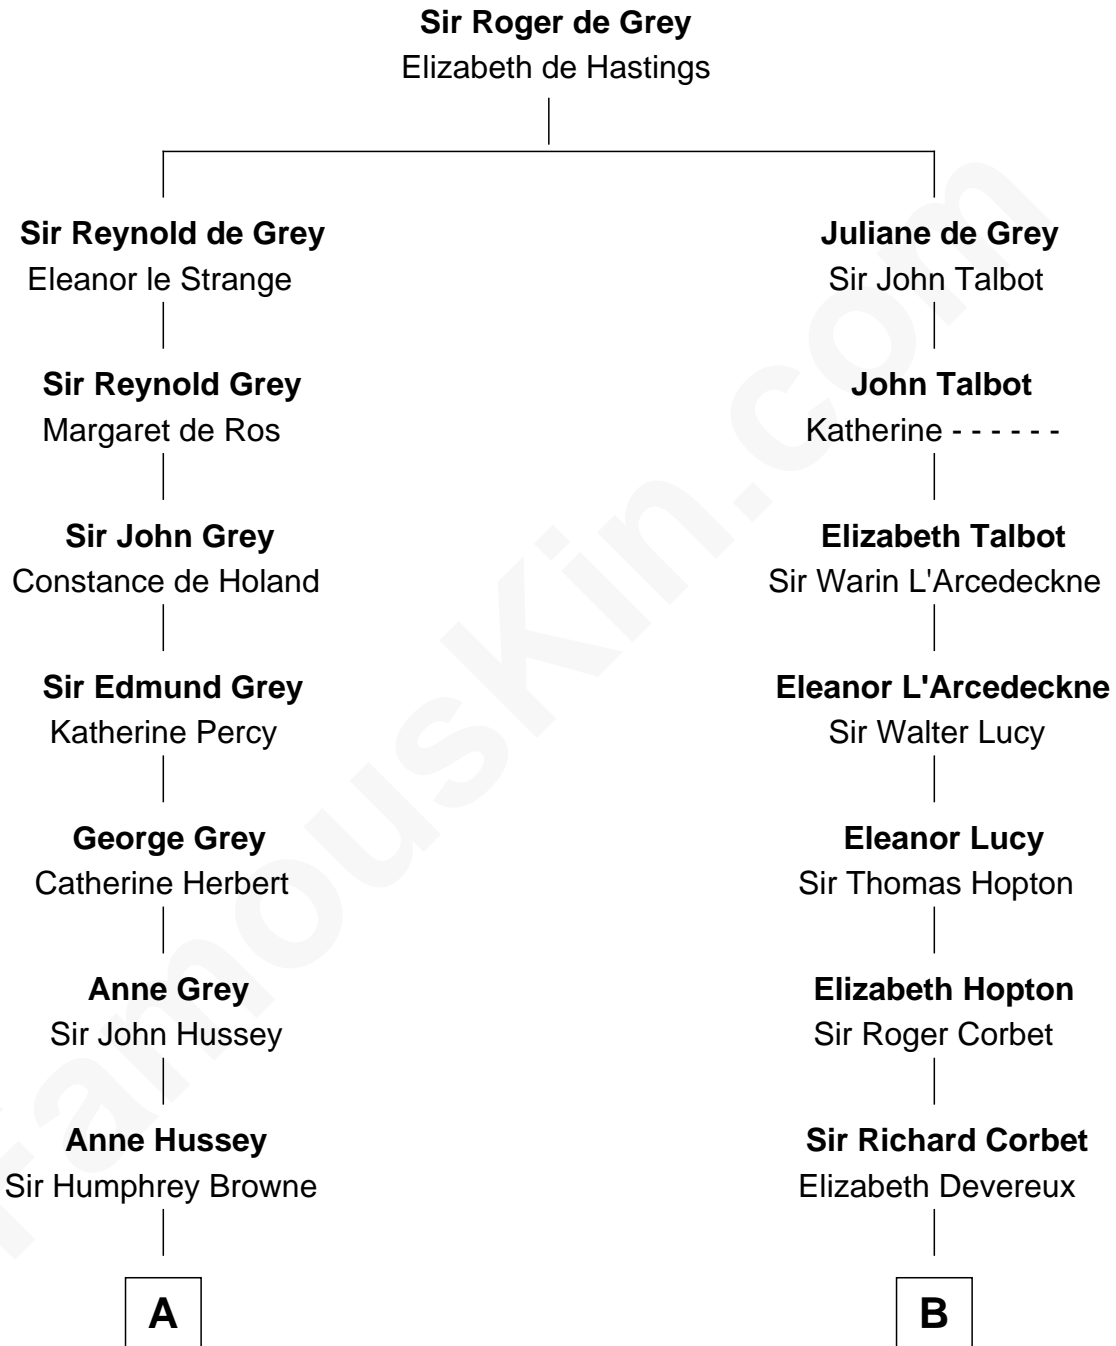

FamousKin.com

Relationship Chart of

Cara Delevingne

Fashion Model and Movie Actress

20th cousin 1 time removed of

Melvyn Douglas
Movie Actor

C

Armyne Evelyne Gordon
Sir Lionel Lawson Faudel-Phillips

Anne Margaret Faudel-Phillips
John Vincent Sheffield

Jane Armyne Sheffield
Sir Jocelyn Edward Greville Stevens

Pandora Anne Stevens
Charles Hamar Delevingne

Cara Delevingne
Model and Actress

D

Erskine Douglas
Sophia Garrett