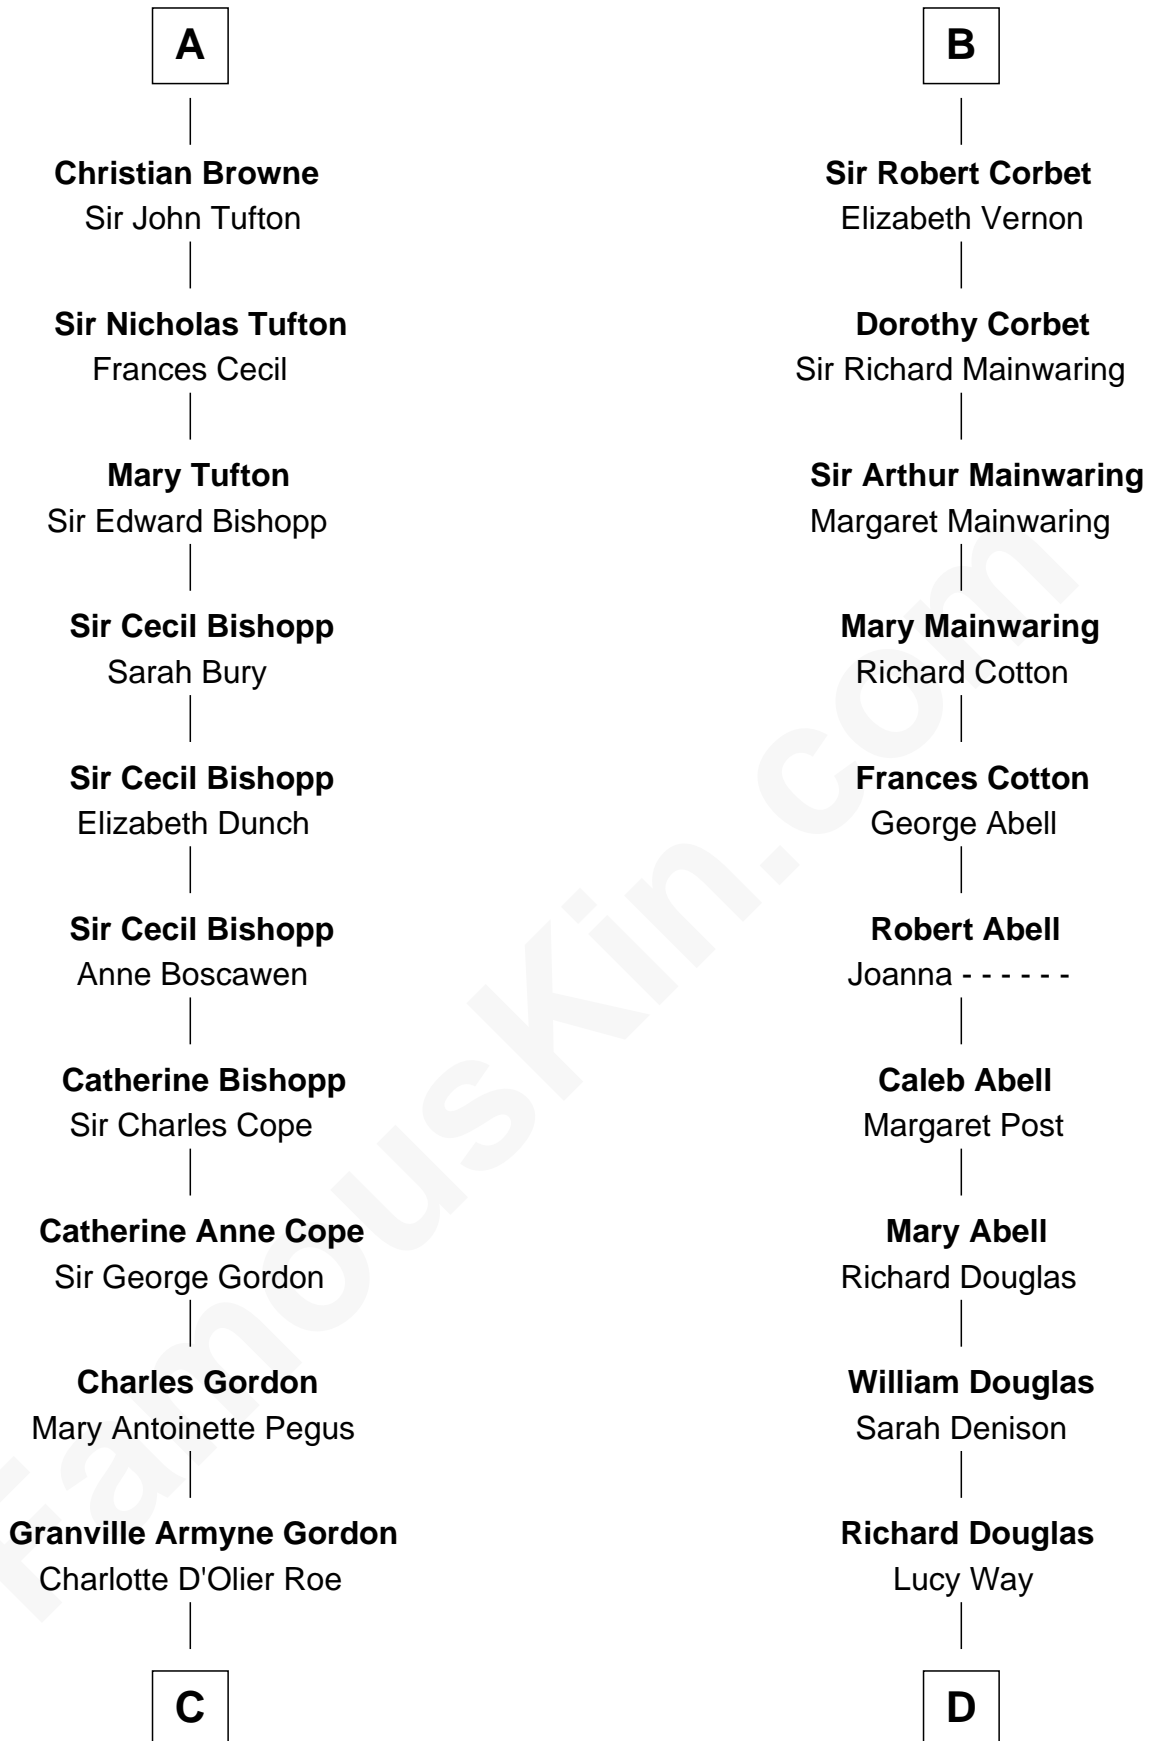

FamousKin.com

Relationship Chart of

Cara Delevingne

Fashion Model and Movie Actress

20th cousin 1 time removed of

Melvyn Douglas
Movie Actor

C

Armyne Evelyne Gordon
Sir Lionel Lawson Faudel-Phillips

Anne Margaret Faudel-Phillips
John Vincent Sheffield

Jane Armyne Sheffield
Sir Jocelyn Edward Greville Stevens

Pandora Anne Stevens
Charles Hamar Delevingne

Cara Delevingne
Model and Actress

D

Erskine Douglas
Sophia Garrett

Emma Jane Douglas
Col. George Taliaferro Shackelford

Lena Priscilla Shackelford
Edouard Gregory Hesselberg

Melvyn Douglas
Movie Actor