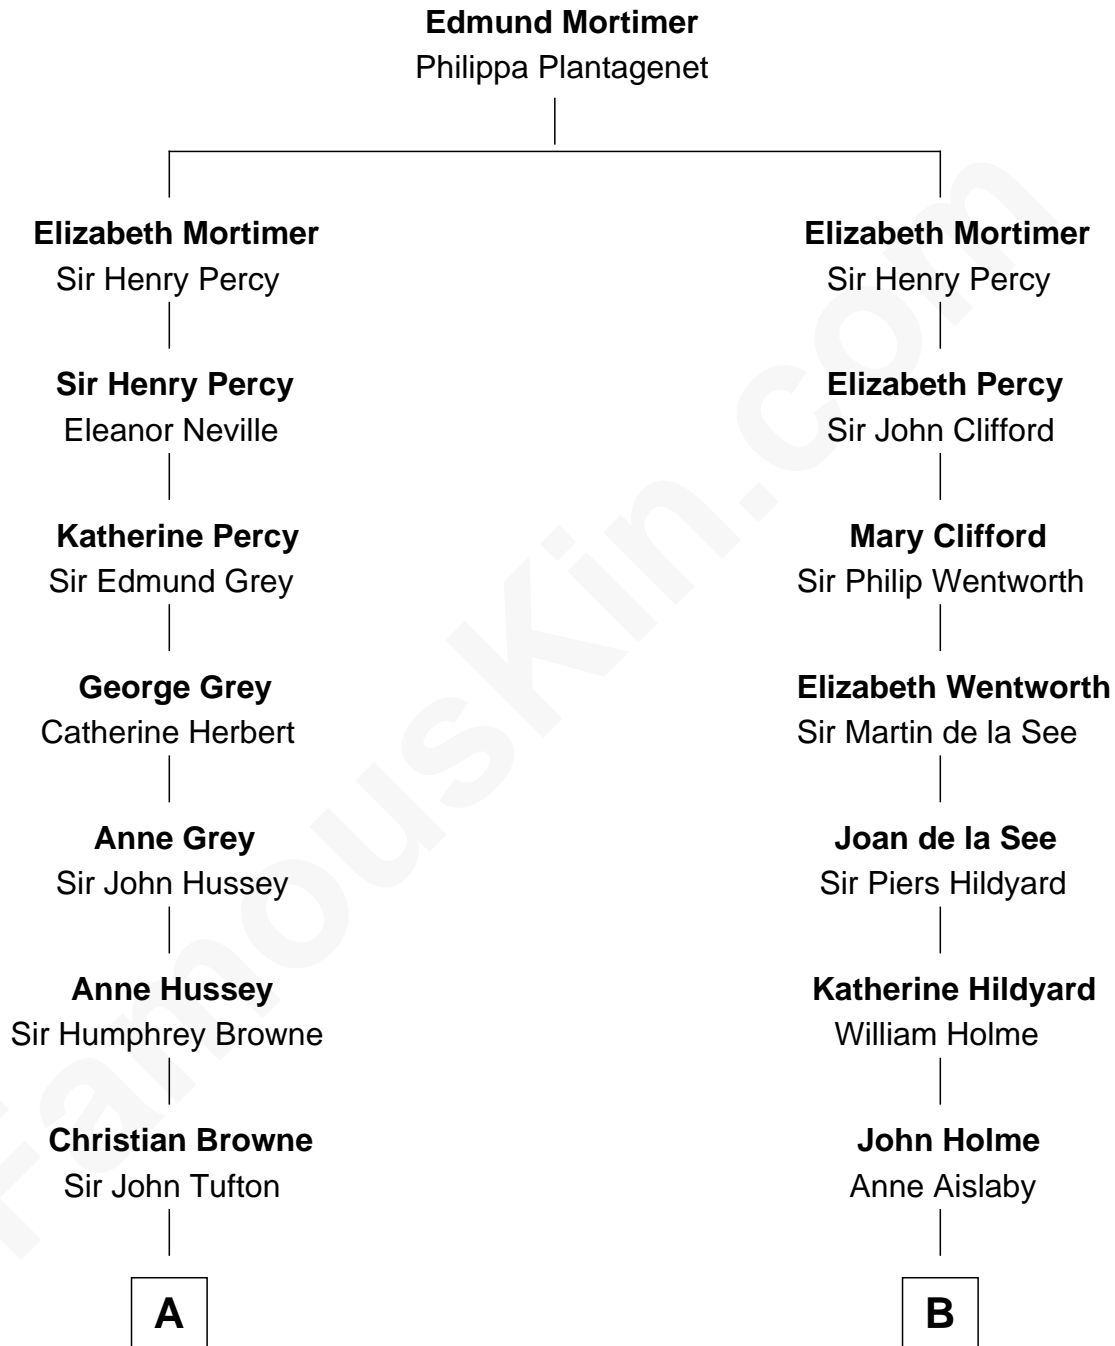

FamousKin.com

Relationship Chart of

Cara Delevingne

Fashion Model and Movie Actress

19th cousin 1 time removed of

Melvyn Douglas
Movie Actor

C

Anne Margaret Faudel-Phillips

John Vincent Sheffield

Jane Armyne Sheffield

Sir Jocelyn Edward Greville Stevens

Pandora Anne Stevens

Charles Hamar Delevingne

Cara Delevingne

Model and Actress

D