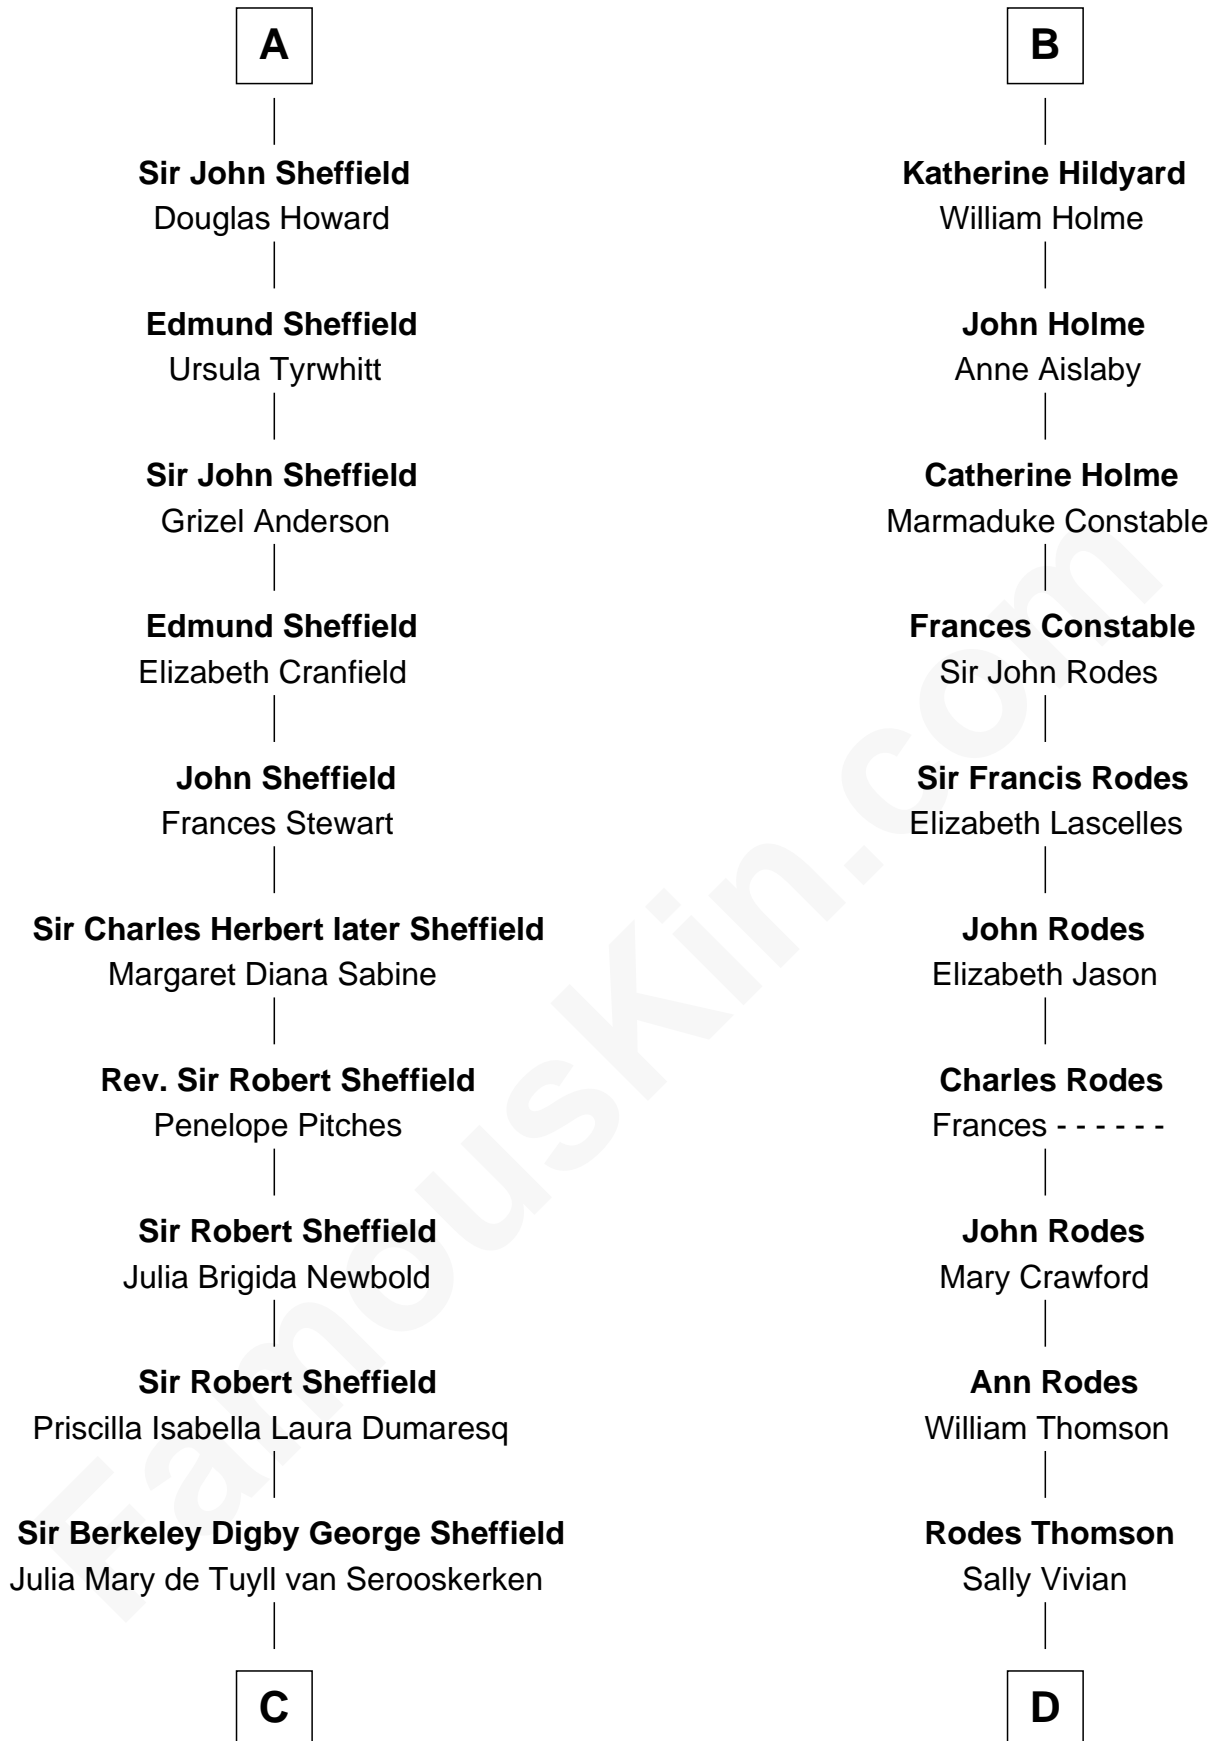

FamousKin.com

Relationship Chart of

Cara Delevingne

Fashion Model and Movie Actress

20th cousin 1 time removed of

Melvyn Douglas
Movie Actor

Edward III, King of England
Philippa of Hainault

C

John Vincent Sheffield
Anne Margaret Faudel-Phillips

Jane Armyne Sheffield
Sir Jocelyn Edward Greville Stevens

Pandora Anne Stevens
Charles Hamar Delevingne

Cara Delevingne
Model and Actress

D

Nancy Thomson
Thomas Johnson Garrett