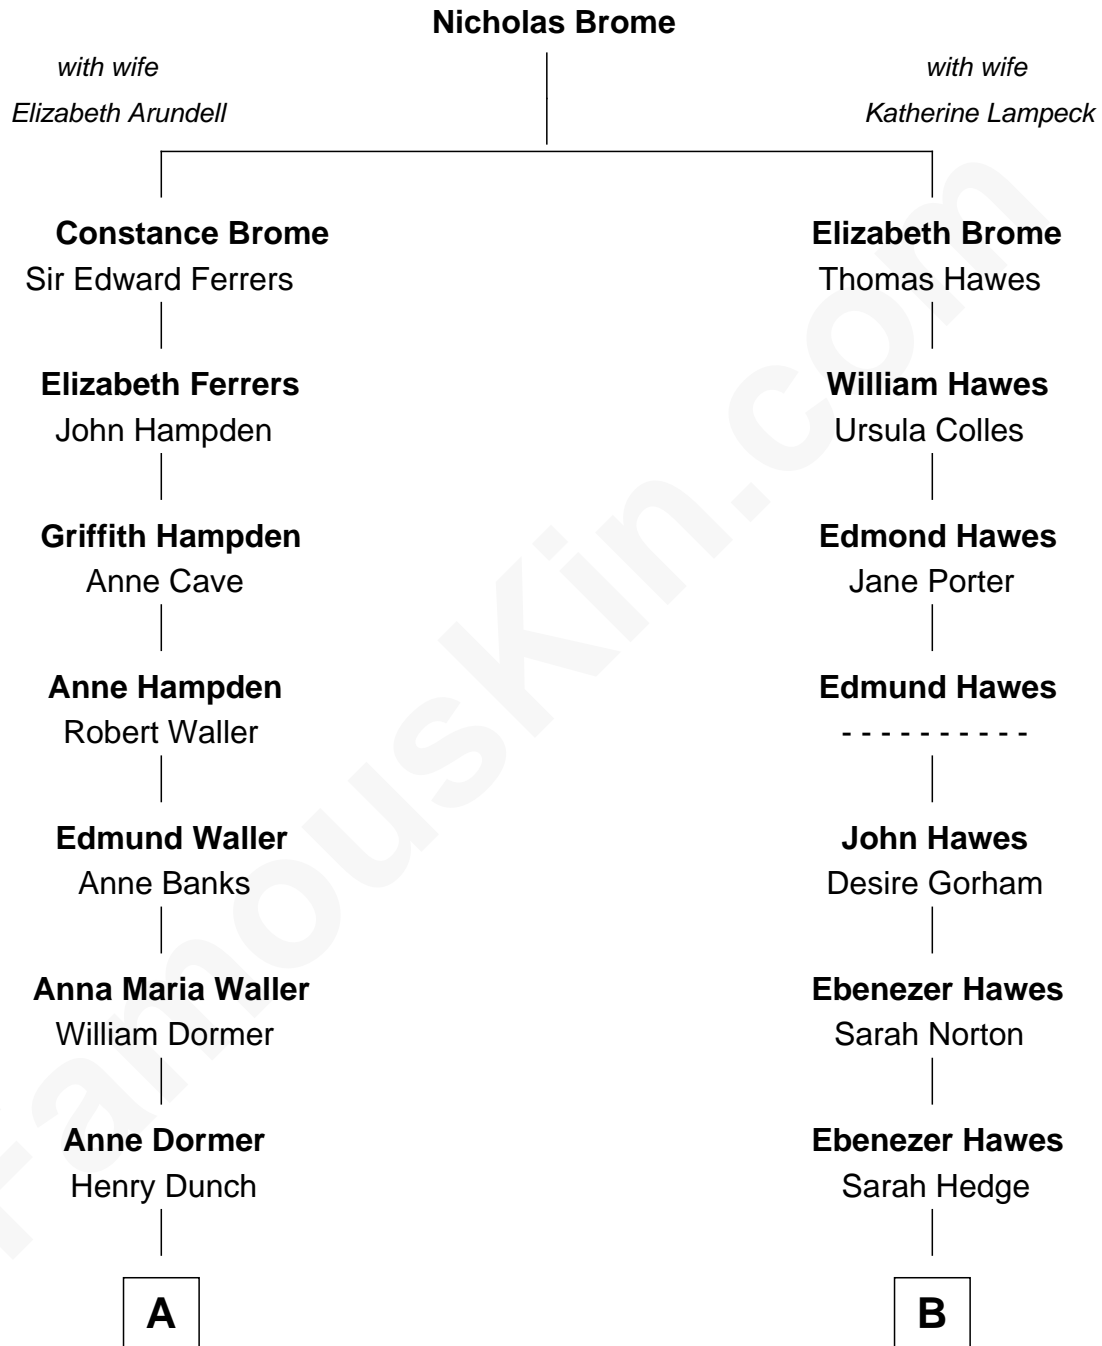

FamousKin.com

Relationship Chart of

Cara Delevingne

Fashion Model and Movie Actress

14th cousin 3 times removed of

Sarah Palin

9th Governor of Alaska

A

Elizabeth Dunch

Sir Cecil Bishopp

Sir Cecil Bishopp

Anne Boscawen

Catherine Bishopp

Sir Charles Cope

Catherine Anne Cope

Sir George Gordon